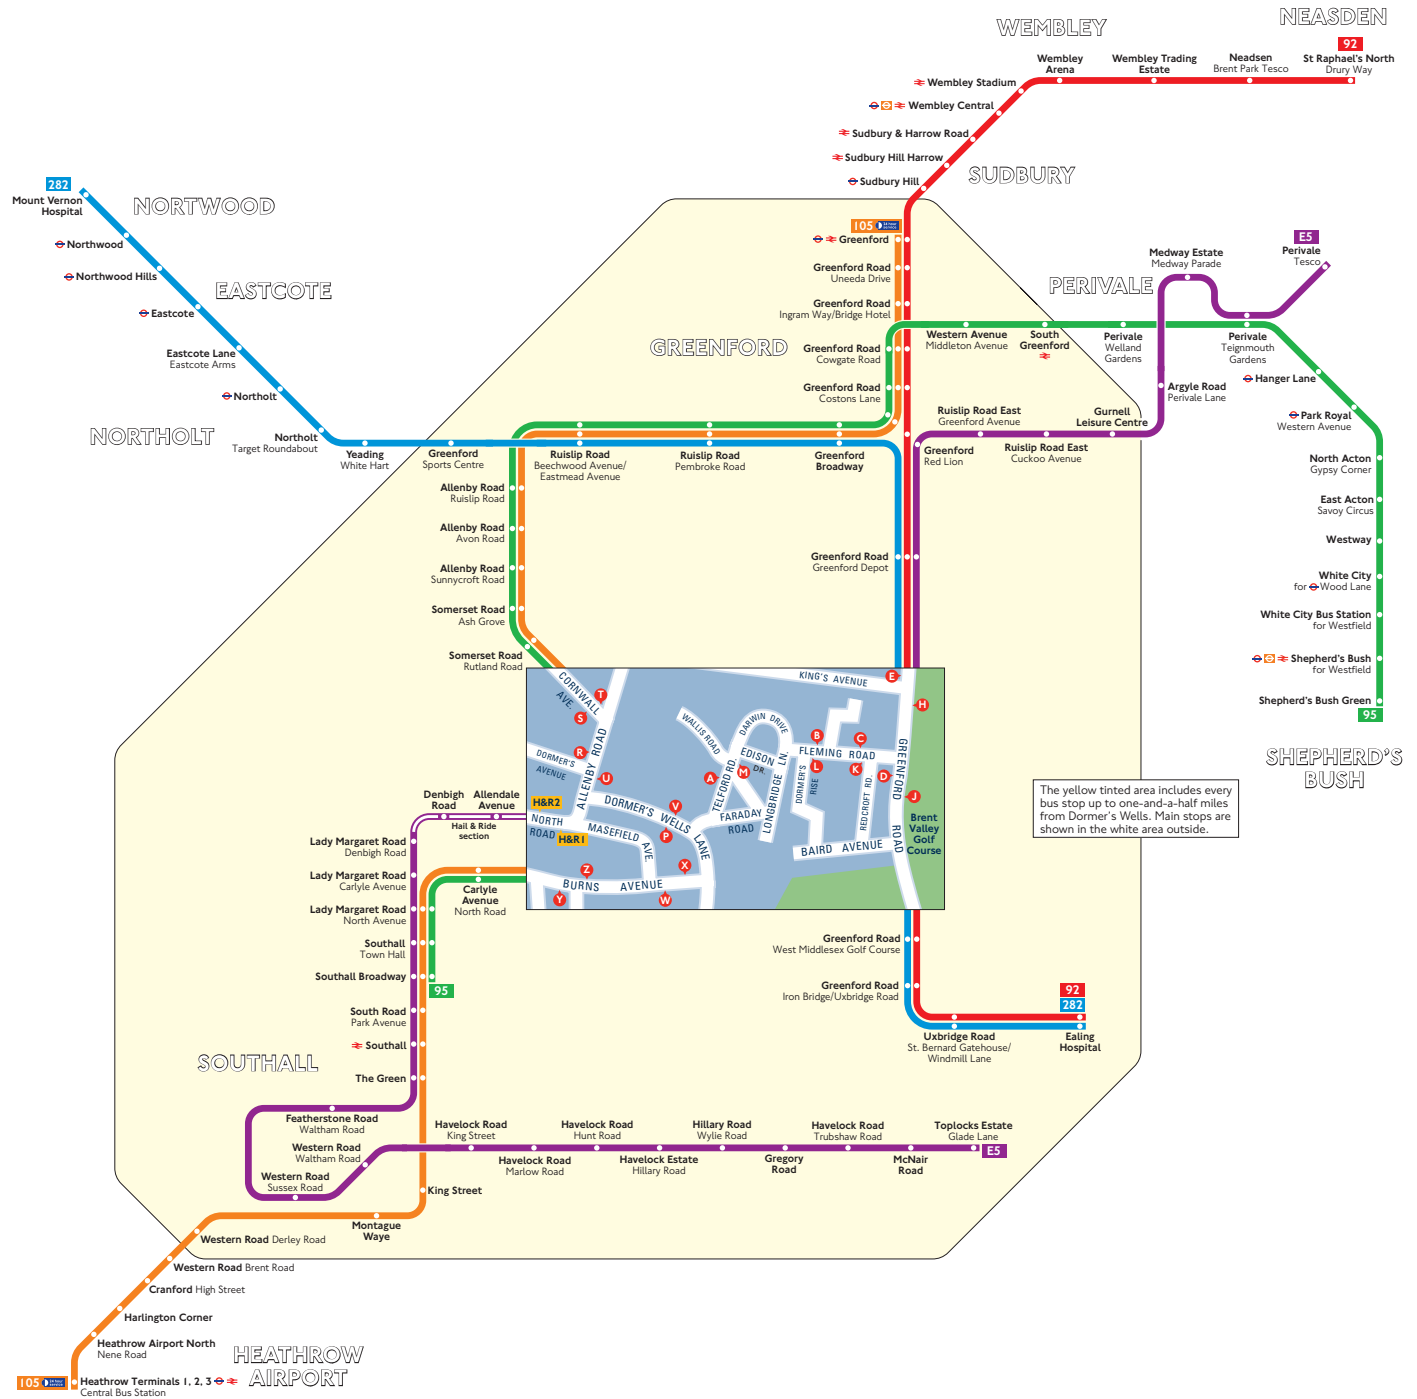

Buses from Dormer's Wells

Key

- Connections with London Underground
- Connections with London Overground
- Connections with National Rail

Red discs show the bus stop you need for your chosen bus service. The disc **A** appears on the top of the bus stop in the street (see map of town centre in centre of diagram).

H&R Route E5 operates as hail and ride on the sections of roads marked **H&R** on the map. Buses stop at any safe point along the road. Please indicate clearly to the driver when you wish to board or alight.

Route finder

Day buses including 24-hour services

Bus routes	Towards	Bus stops
92	Ealing Hospital St Raphael's North	H J D E
95	Southall White City	T U V W Y P R S X Z
105	Greenford Heathrow Terminals 1, 2, 3	P R S X Z T U V W Y
282	Ealing Hospital Mount Venon Hospital	H J D E
E5	Perivale Toplocks Estate	A B C E V H&R2 H K L M P H&R1