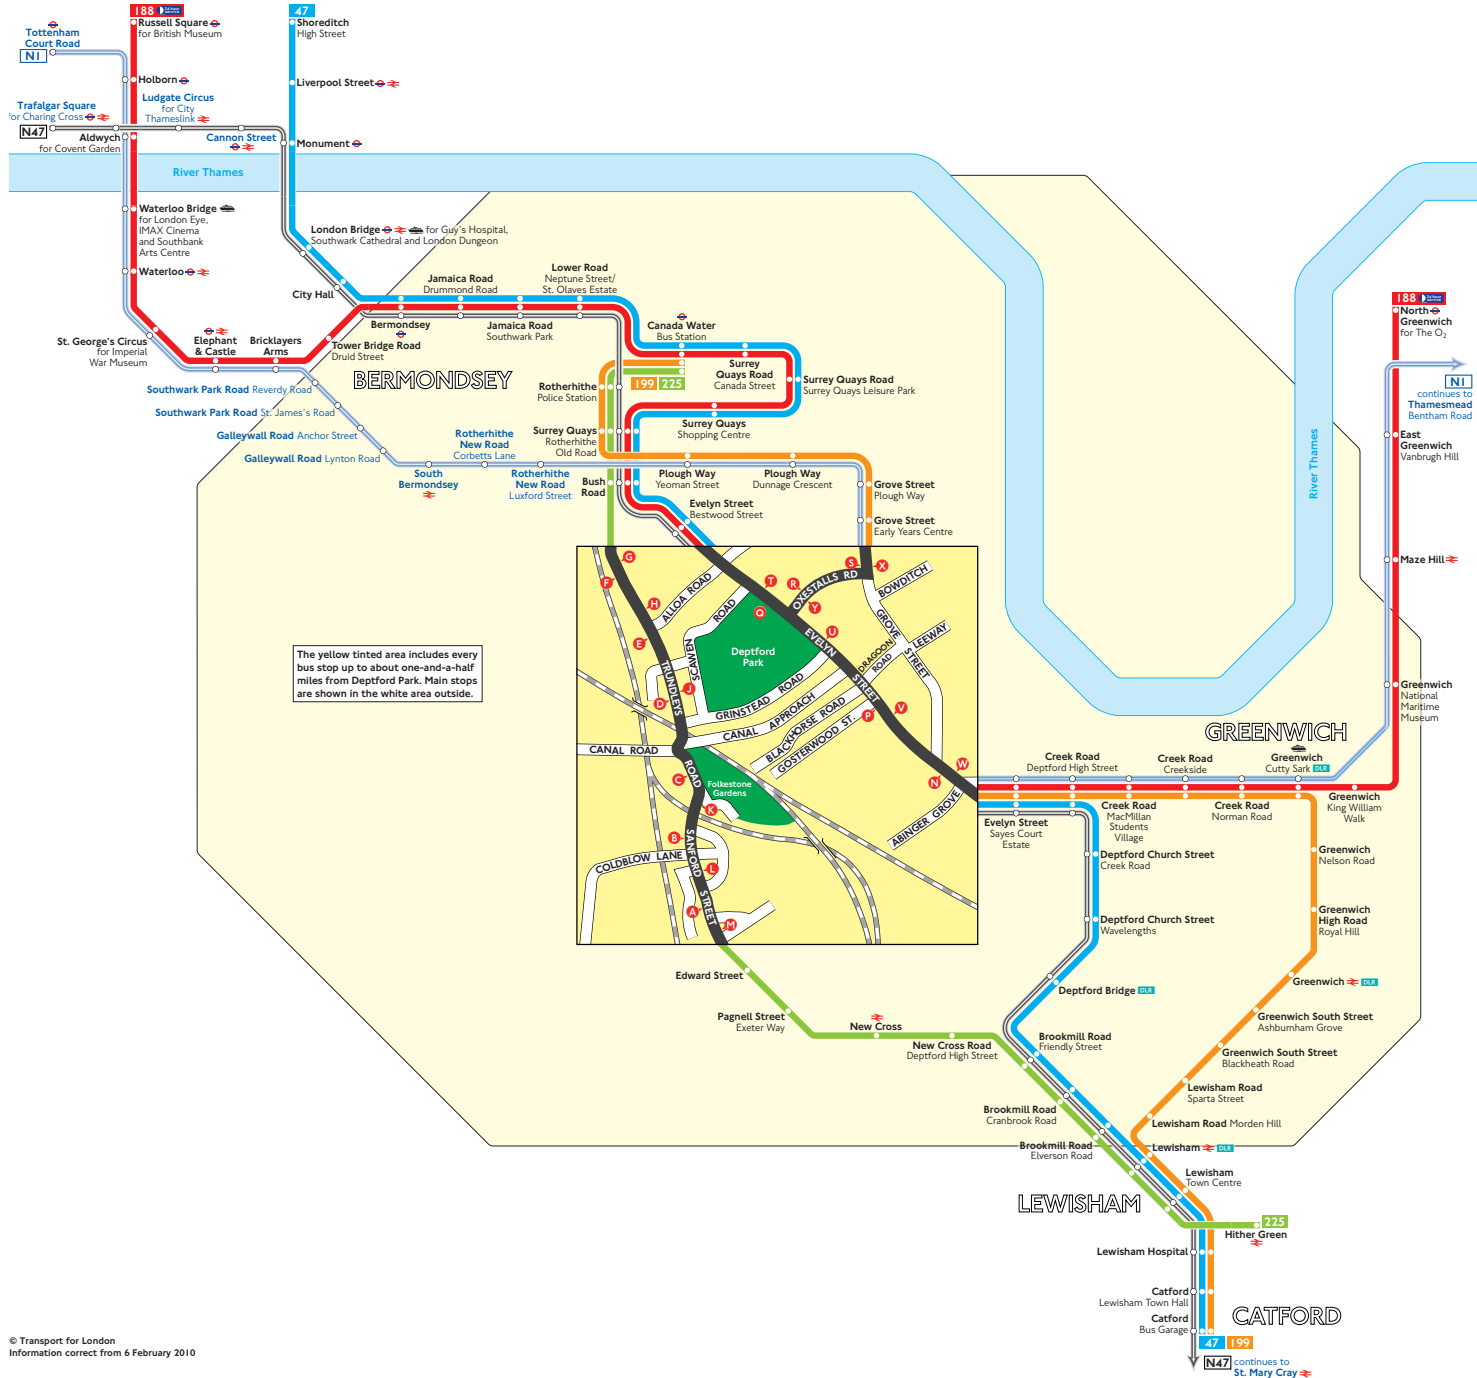

Buses from Deptford Park

Key

- 47 Day buses in black
- N1 Night buses in blue
- Connections with Underground
- Connections with National Rail
- DLR Connections with Docklands Light Railway
- Connections with river boats

Red discs show the bus stop you need for your chosen bus service. The disc appears on the top of the bus stop in the street (see map of town centre in centre of diagram).

Route finder

Day buses including 24-hour routes

Bus route	Towards	Bus stops
47	Catford	T U V W
	Shoreditch	N P Q
188	North Greenwich	T U V W
	Russell Square	N P Q
199	Canada Water	N P R S
	Catford	U V W X Y
225	Canada Water	A B C D E F
	Hither Green	G H J K L M

Night buses

Bus route	Towards	Bus stops
N1	Thamesmead	U V W X Y
	Tottenham Court Road	N P R S
N47	St. Mary Cray	T U V W
	Trafalgar Square	N P Q