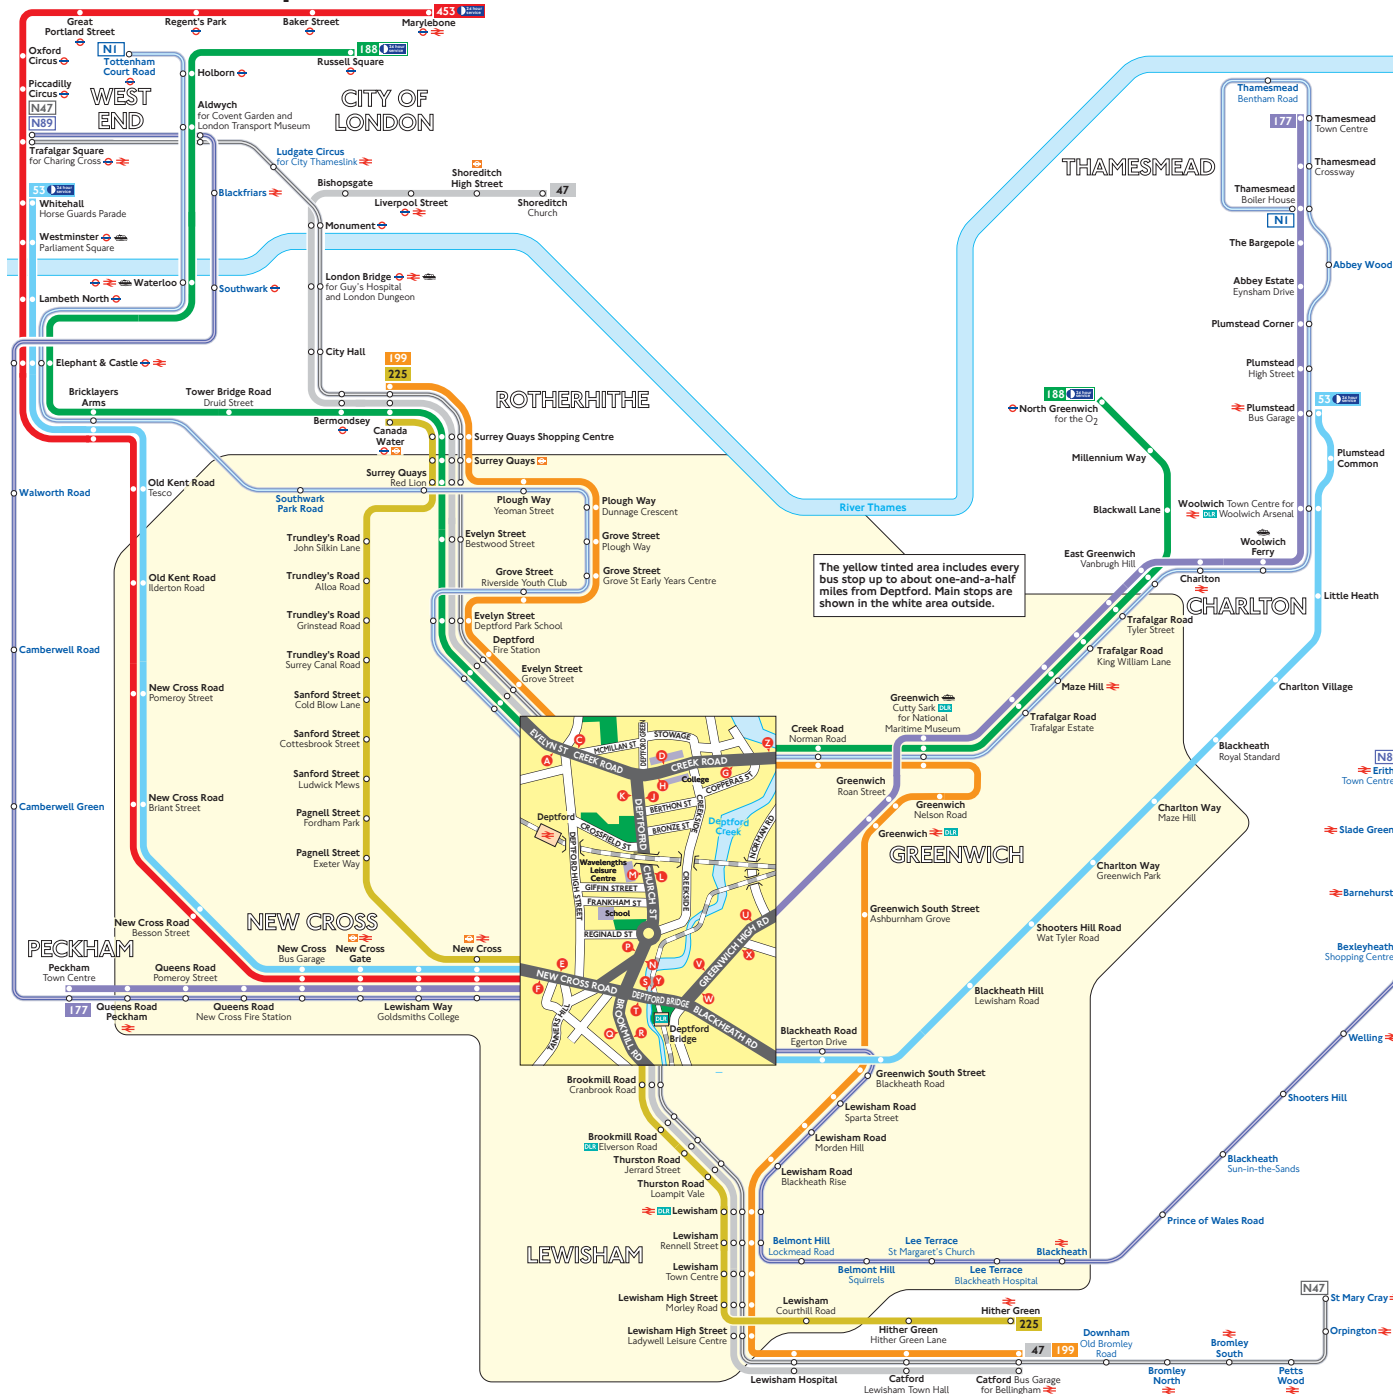

# Buses from Deptford

## Route finder

### Day buses including 24-hour services

Bus route	Towards	Bus stops
47	Catford	C J L N R
	Shoreditch	A K M P Q
53	Plumstead	E Y
	Whitehall	F T
177	Peckham	F T W X
	Thamesmead	E U V Y
188	North Greenwich	C D Z
	Russell Square	A H G
199	Canada Water	A H G
	Catford	C D Z
225	Canada Water	F G
	Hither Green	E R
453	Marylebone	F T

### Night buses

Bus route	Towards	Bus stops
N1	Thamesmead	C D Z
	Tottenham Court Road	A H G
N47	St Mary Cray	C J L N R
	Trafalgar Square	A K M P Q
N89	Erith	E Y
	Trafalgar Square	F T