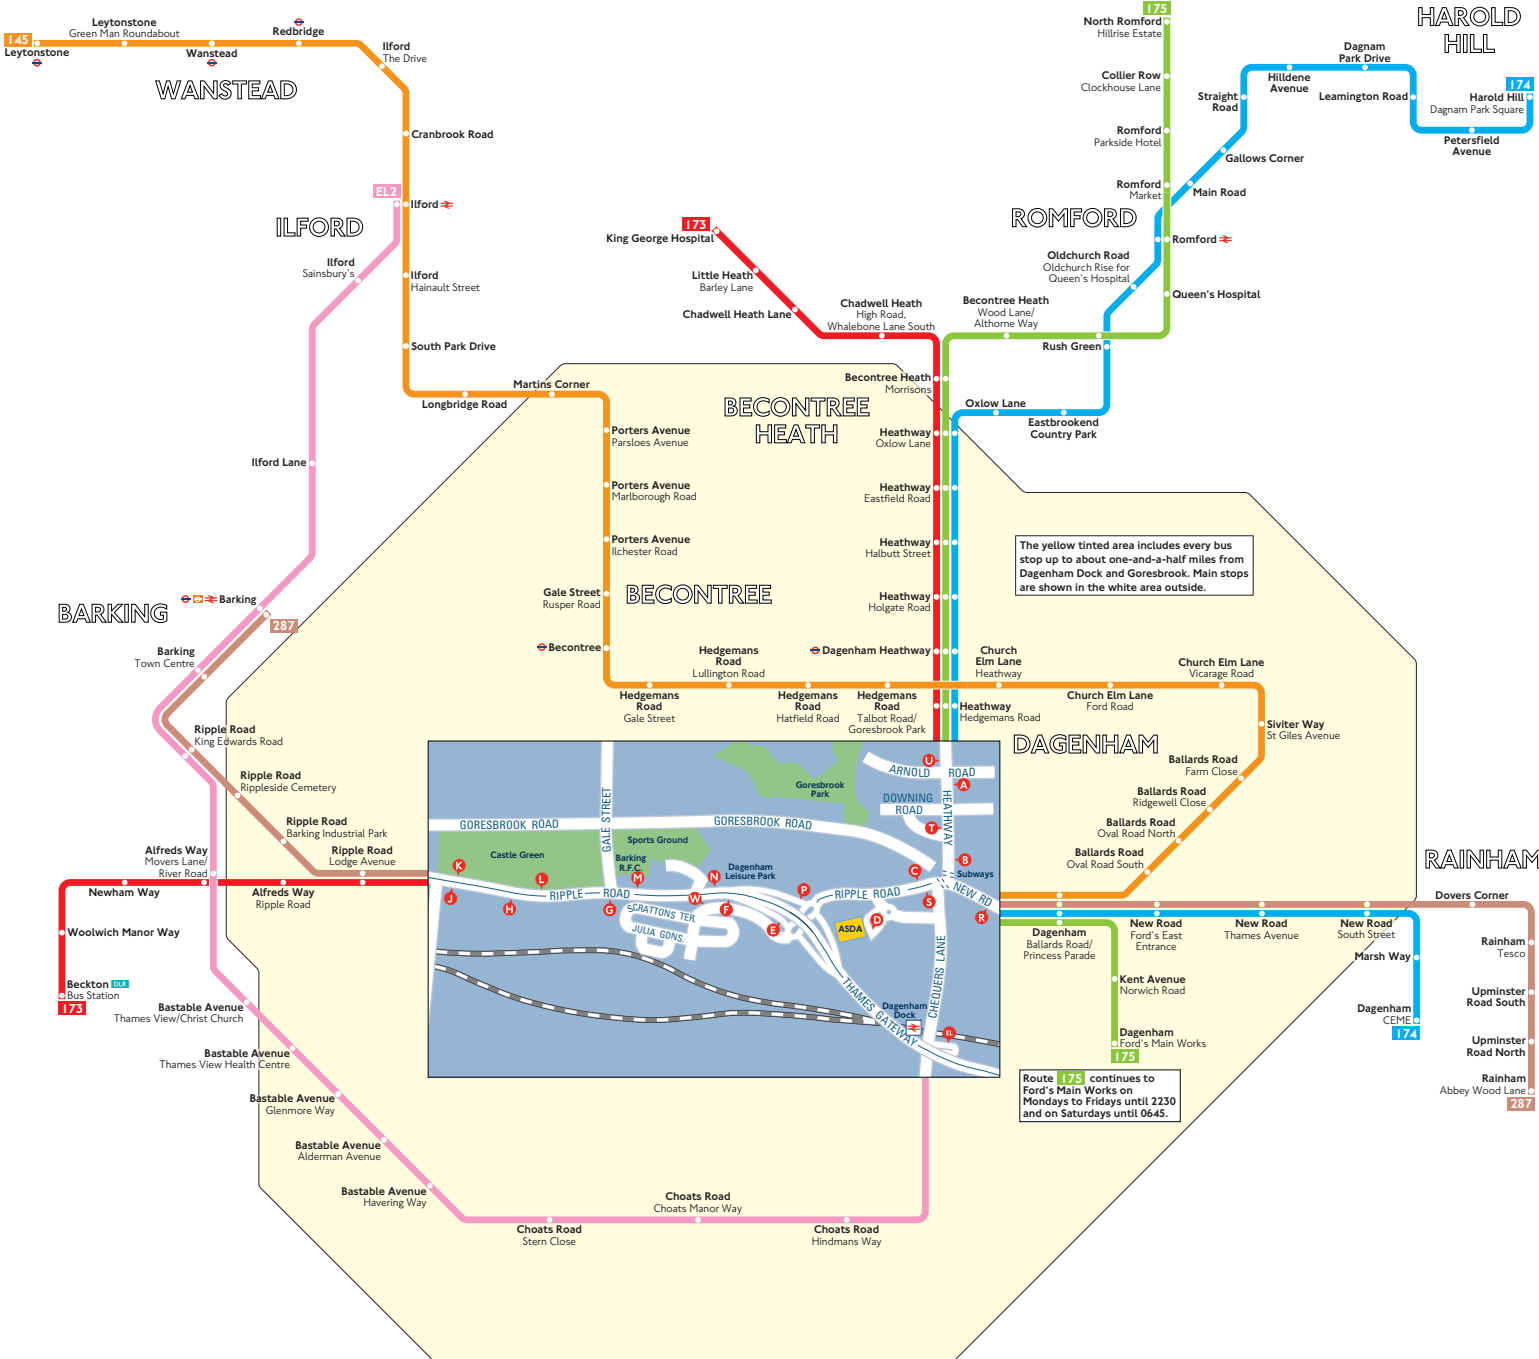

Buses from Dagenham Dock and Goresbrook

LEYTONSTONE

Key

- Connections with London Underground
- Connections with London Overground
- Connections with National Rail
- Connections with Docklands Light Railway
- Mondays to Fridays except late evenings and Saturday early mornings only

Red discs show the bus stop you need for your chosen bus service. The disc appears on the top of the bus stop in the street (see map of town centre in centre of diagram).

Route finder

Day buses

Bus route	Towards	Bus stops
145	Leytonstone	C D
173	Beckton	A B E F G H J S
	King George Hospital	C K L M N P T U
174	Dagenham CEME	A B
	Harold Hill	R T U
175	Dagenham Ford's Main Works	A B
	North Romford	R T U
287	Barking	E F G H J R S
	Rainham	C K L M N P
EL2	Ilford	E