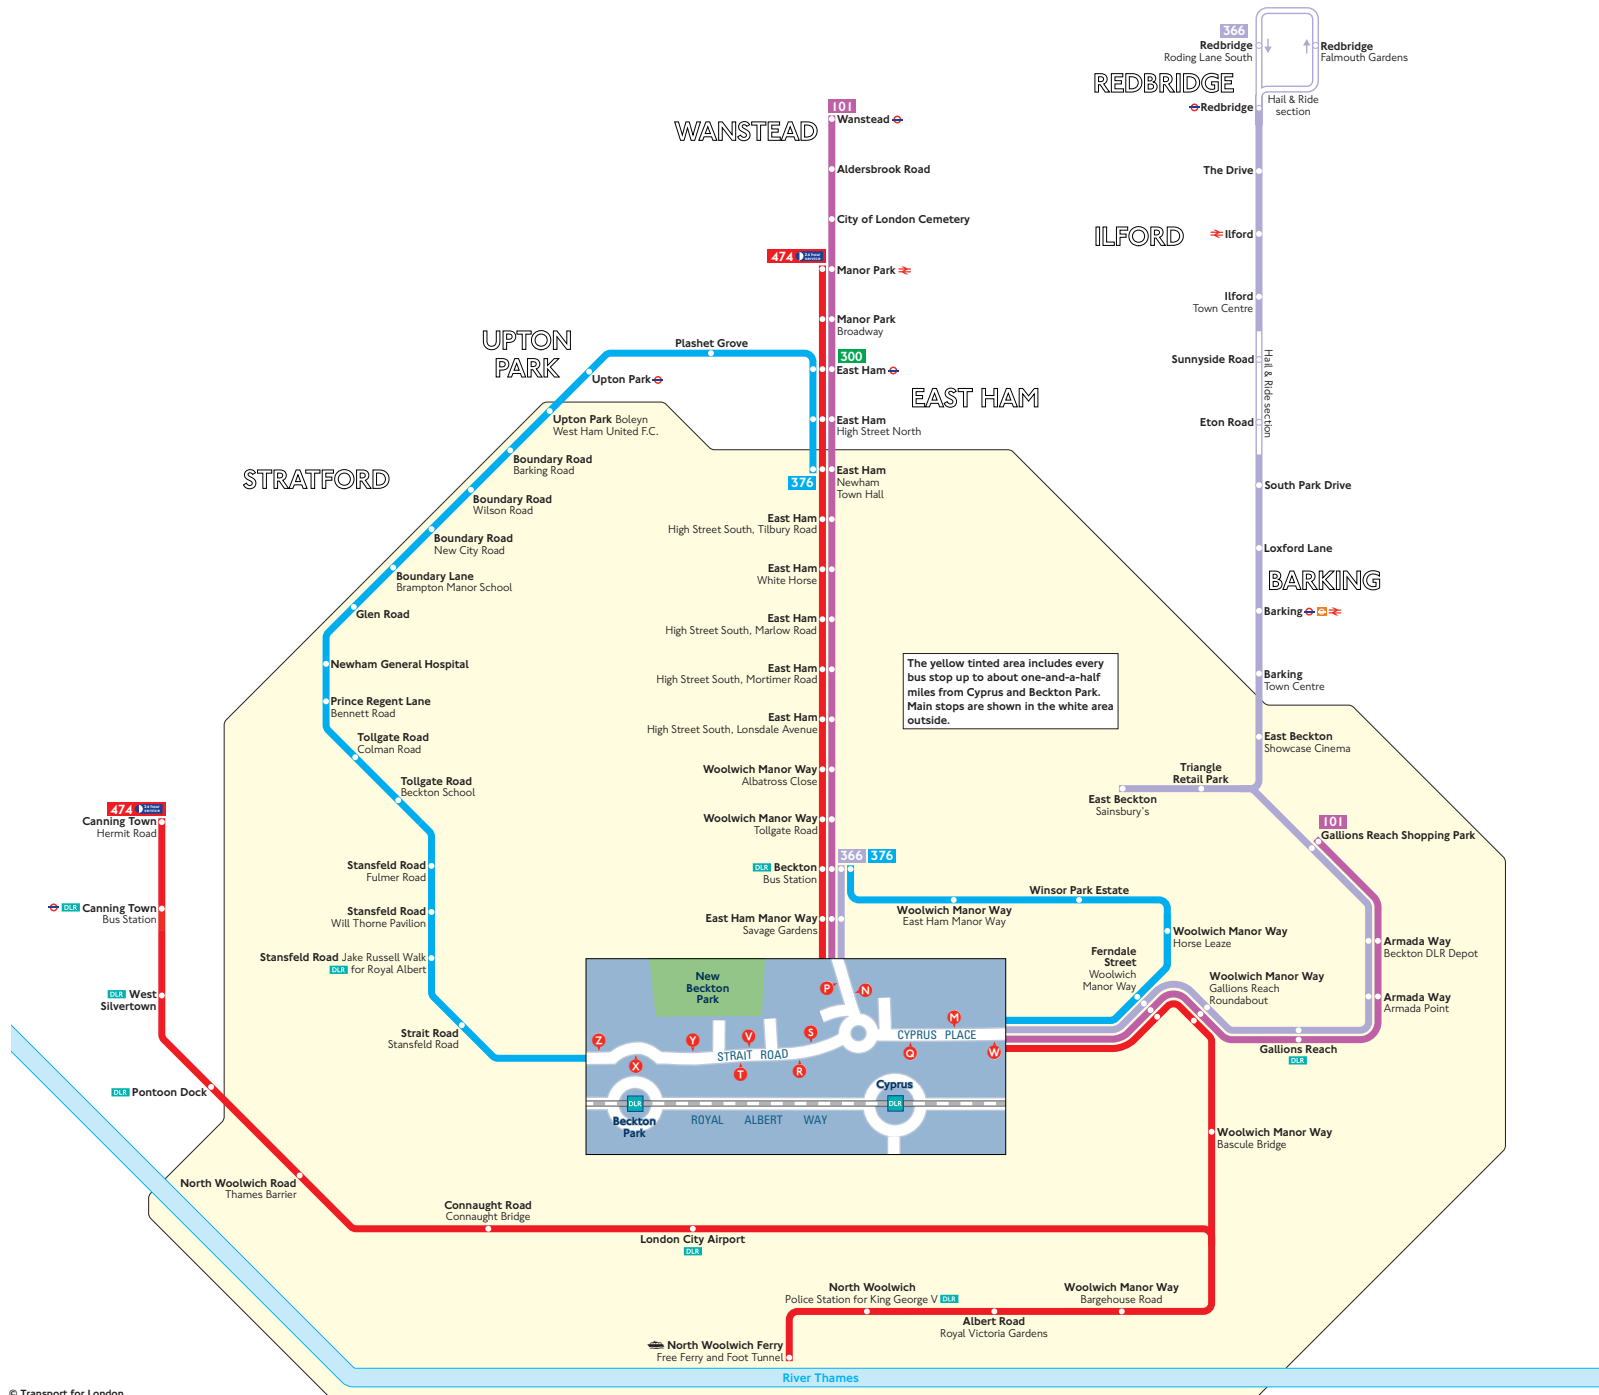

# Buses from Cyprus and Beckton Park

## Key

- Connections with London Underground
- Connections with London Underground
- Connections with National Rail
- Connections with Docklands Light Railway
- Connections with river boats

**A** Red discs show the bus stop you need for your chosen bus service. The disc **A** appears on the top of the bus stop in the street (see map of town centre in centre of diagram).

## Route finder

### Day buses including 24-hour services

Bus route	Towards	Bus stops
<b>101</b>	Gallions Reach	<b>M N</b>
	Wanstead	<b>P O W</b>
<b>366</b>	Beckton	<b>P O W</b>
	Redbridge	<b>M N</b>
<b>376</b>	Beckton	<b>M S V Y Z</b>
	East Ham	<b>O R T W X</b>
<b>474</b>	Canning Town	<b>M N</b>
	Manor Park	<b>P O W</b>