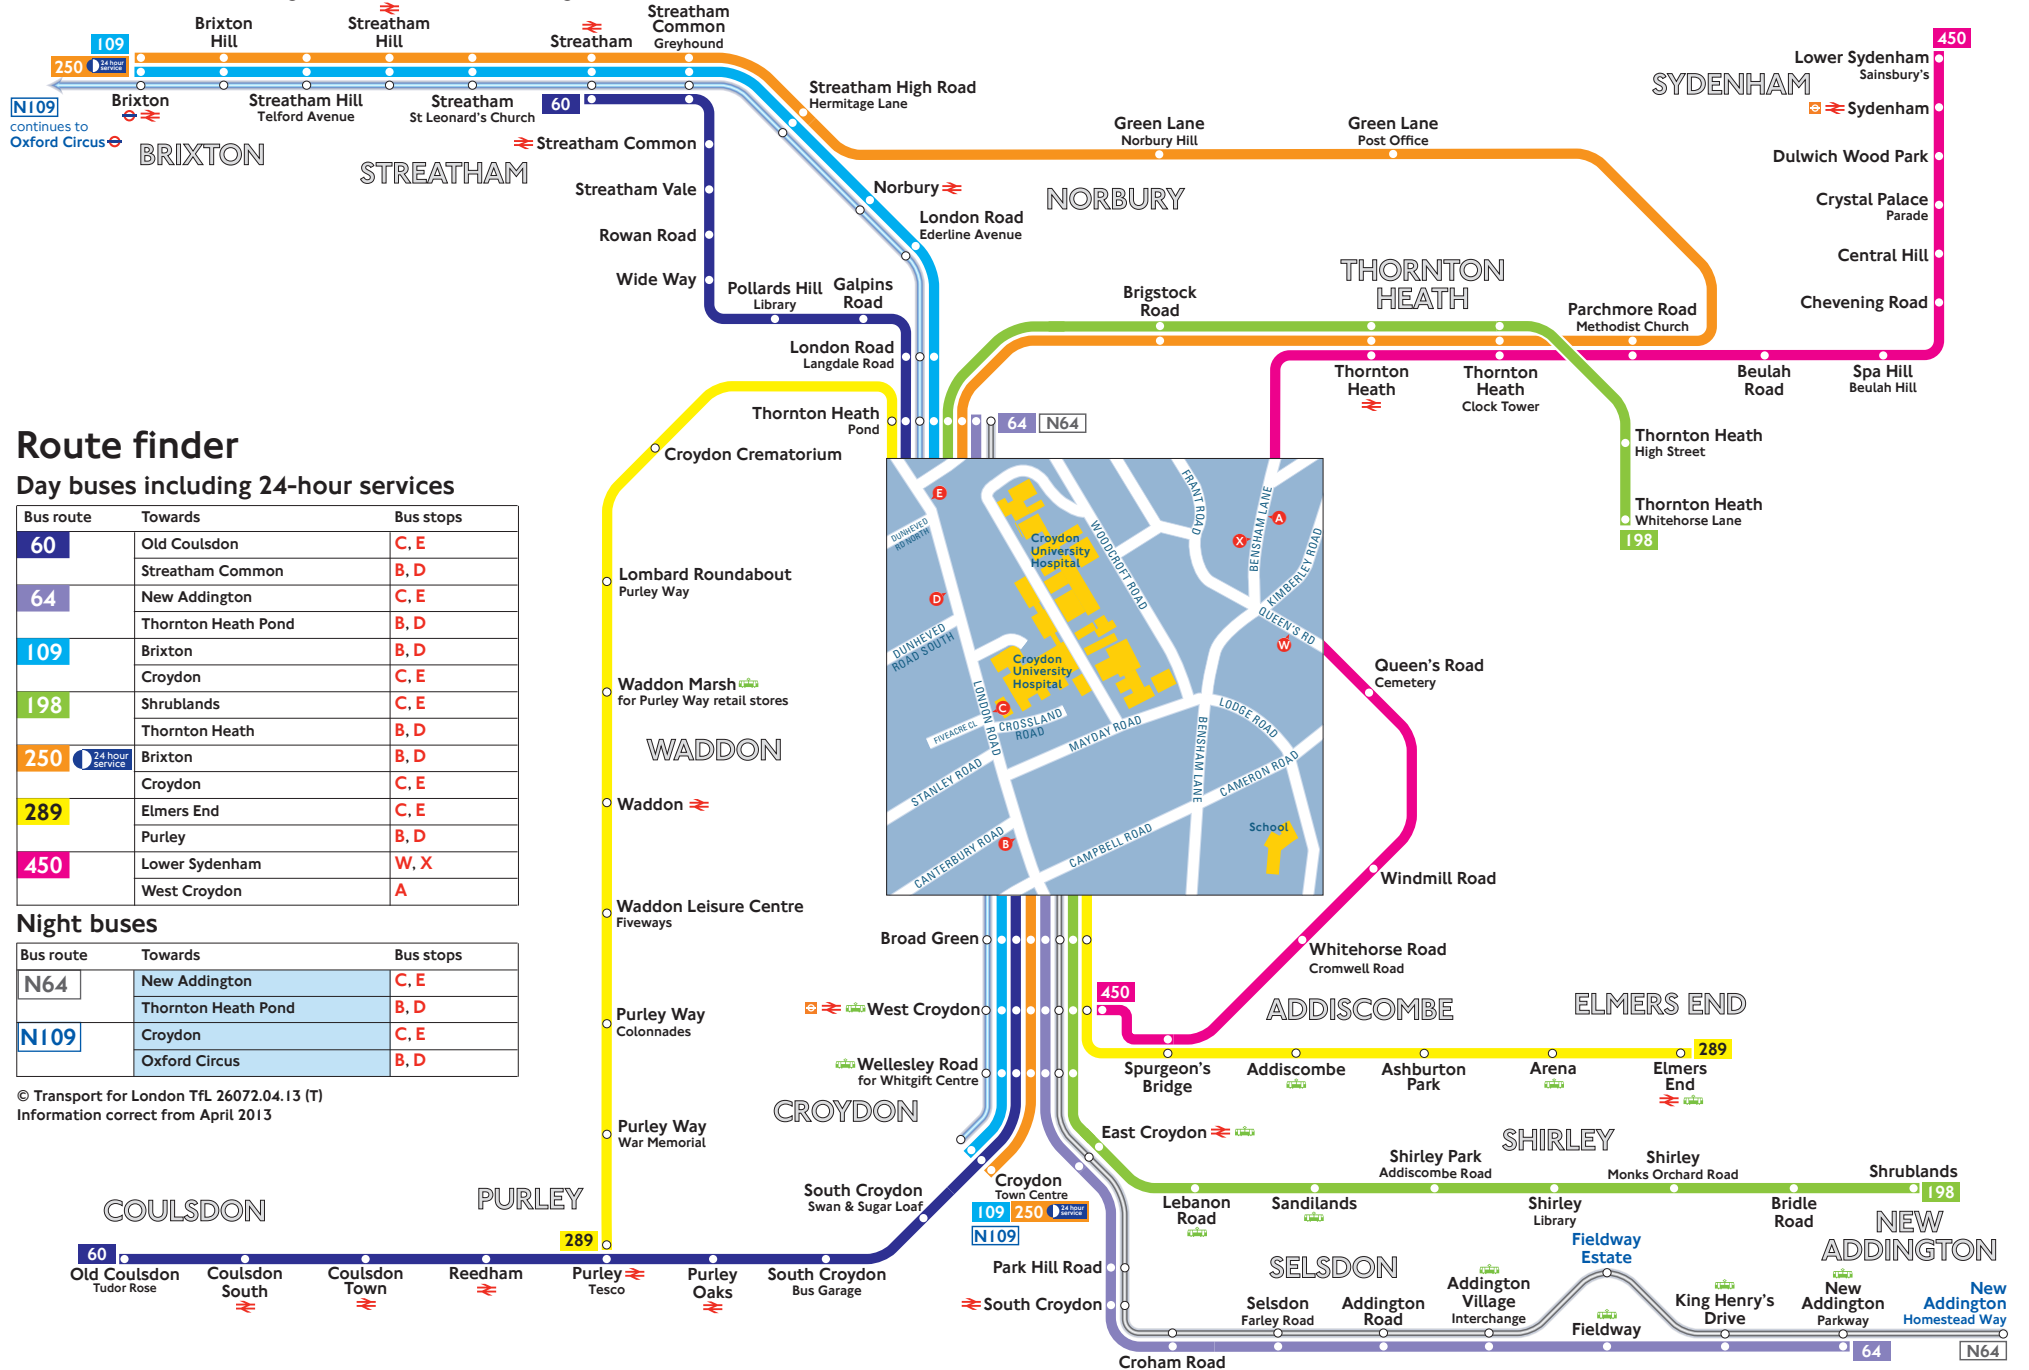

Buses from Croydon University Hospital

Route finder

Day buses including 24-hour services

Bus route	Towards	Bus stops
60	Old Coulsdon	C, E
	Streatham Common	B, D
64	New Addington	C, E
	Thornton Heath Pond	B, D
109	Brixton	B, D
	Croydon	C, E
198	Shrublands	C, E
	Thornton Heath	B, D
250	Brixton	B, D
	Croydon	C, E
289	Elmers End	C, E
	Purley	B, D
450	Lower Sydenham	W, X
	West Croydon	A

Night buses

Bus route	Towards	Bus stops
N64	New Addington	C, E
	Thornton Heath Pond	B, D
N109	Croydon	C, E
	Oxford Circus	B, D

© Transport for London TfL 26072.04.13 (T)
Information correct from April 2013