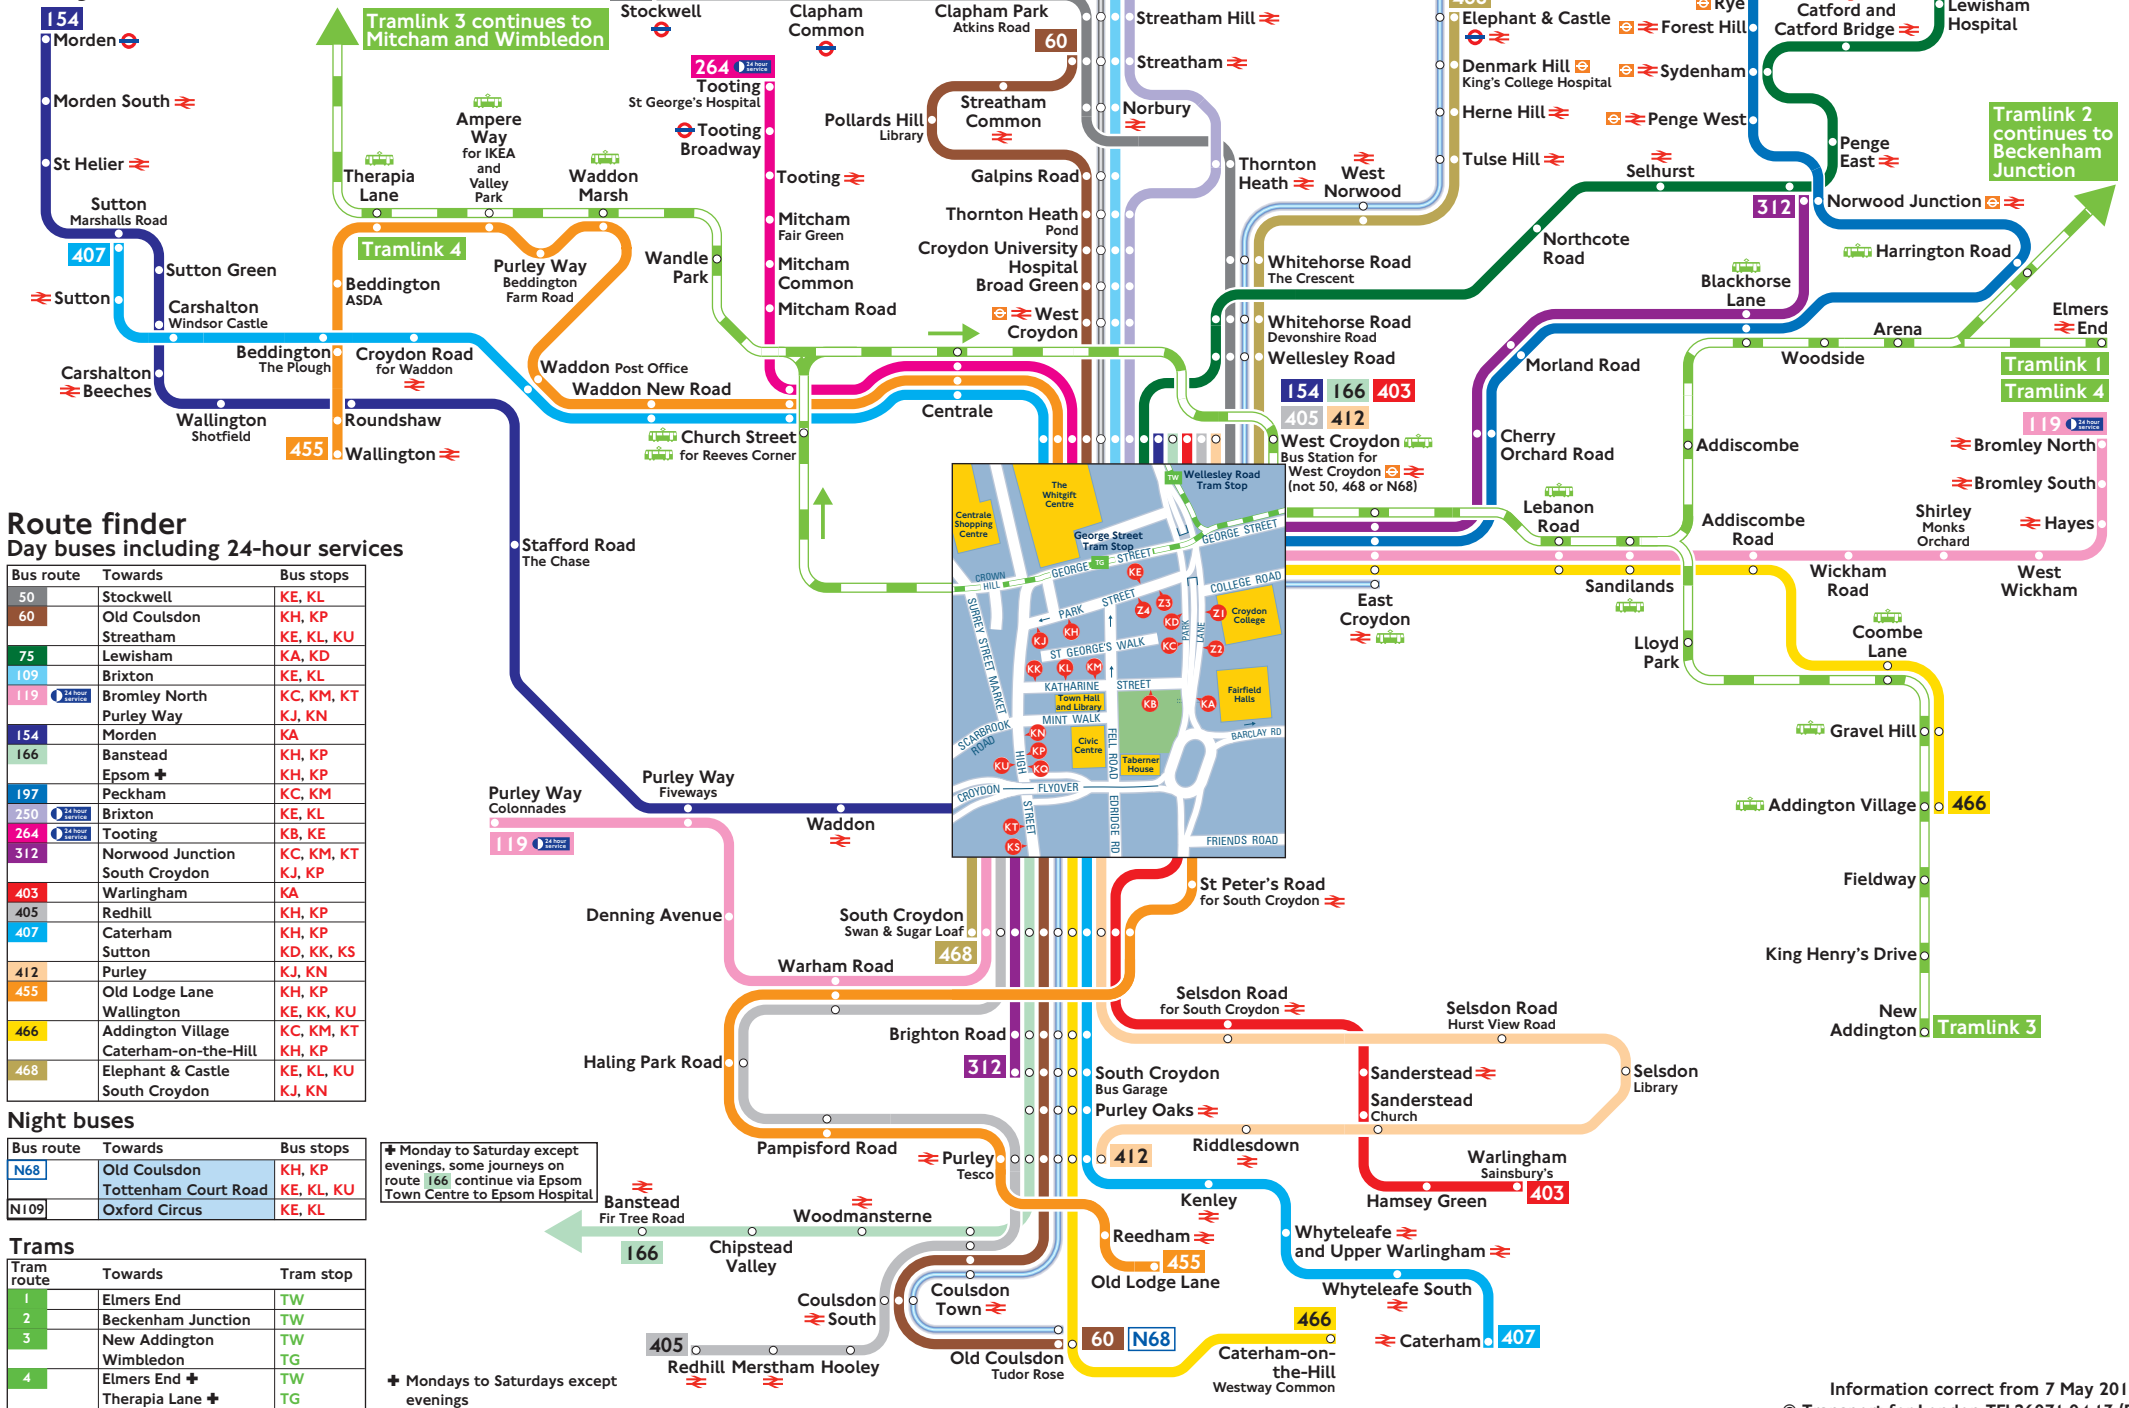

# Buses and trams from Croydon town centre

## Route finder

Day buses including 24-hour services

Bus route	Towards	Bus stops
50	Stockwell	KE, KL
60	Old Coulsdon Streatham	KH, KP KE, KL, KU
75	Lewisham	KA, KD
109	Brixton	KE, KL
119	Bromley North Purley Way	KC, KM, KT KJ, KN
154	Morden	KA
166	Banstead Epsom	KH, KP KH, KP
197	Peckham	KC, KM
250	Brixton	KE, KL
264	Tooting	KB, KE
312	Norwood Junction South Croydon	KC, KM, KT KJ, KP
403	Warlingham	KA
405	Redhill	KH, KP
407	Caterham Sutton	KH, KP KD, KK, KS
412	Purley	KJ, KN
455	Old Lodge Lane Wallington	KH, KP KE, KK, KU
466	Addington Village Caterham-on-the-Hill	KC, KM, KT KH, KP
468	Elephant & Castle South Croydon	KE, KL, KU KJ, KN

## Night buses

Bus route	Towards	Bus stops
N68	Old Coulsdon Tottenham Court Road	KH, KP KE, KL, KU
N109	Oxford Circus	KE, KL

## Trams

Tram route	Towards	Tram stop
1	Elmers End	TW
2	Beckenham Junction	TW
3	New Addington Wimbledon	TW TG
4	Elmers End Therapia Lane	TW TG

† Monday to Saturday except evenings, some journeys on route 166 continue via Epsom Town Centre to Epsom Hospital