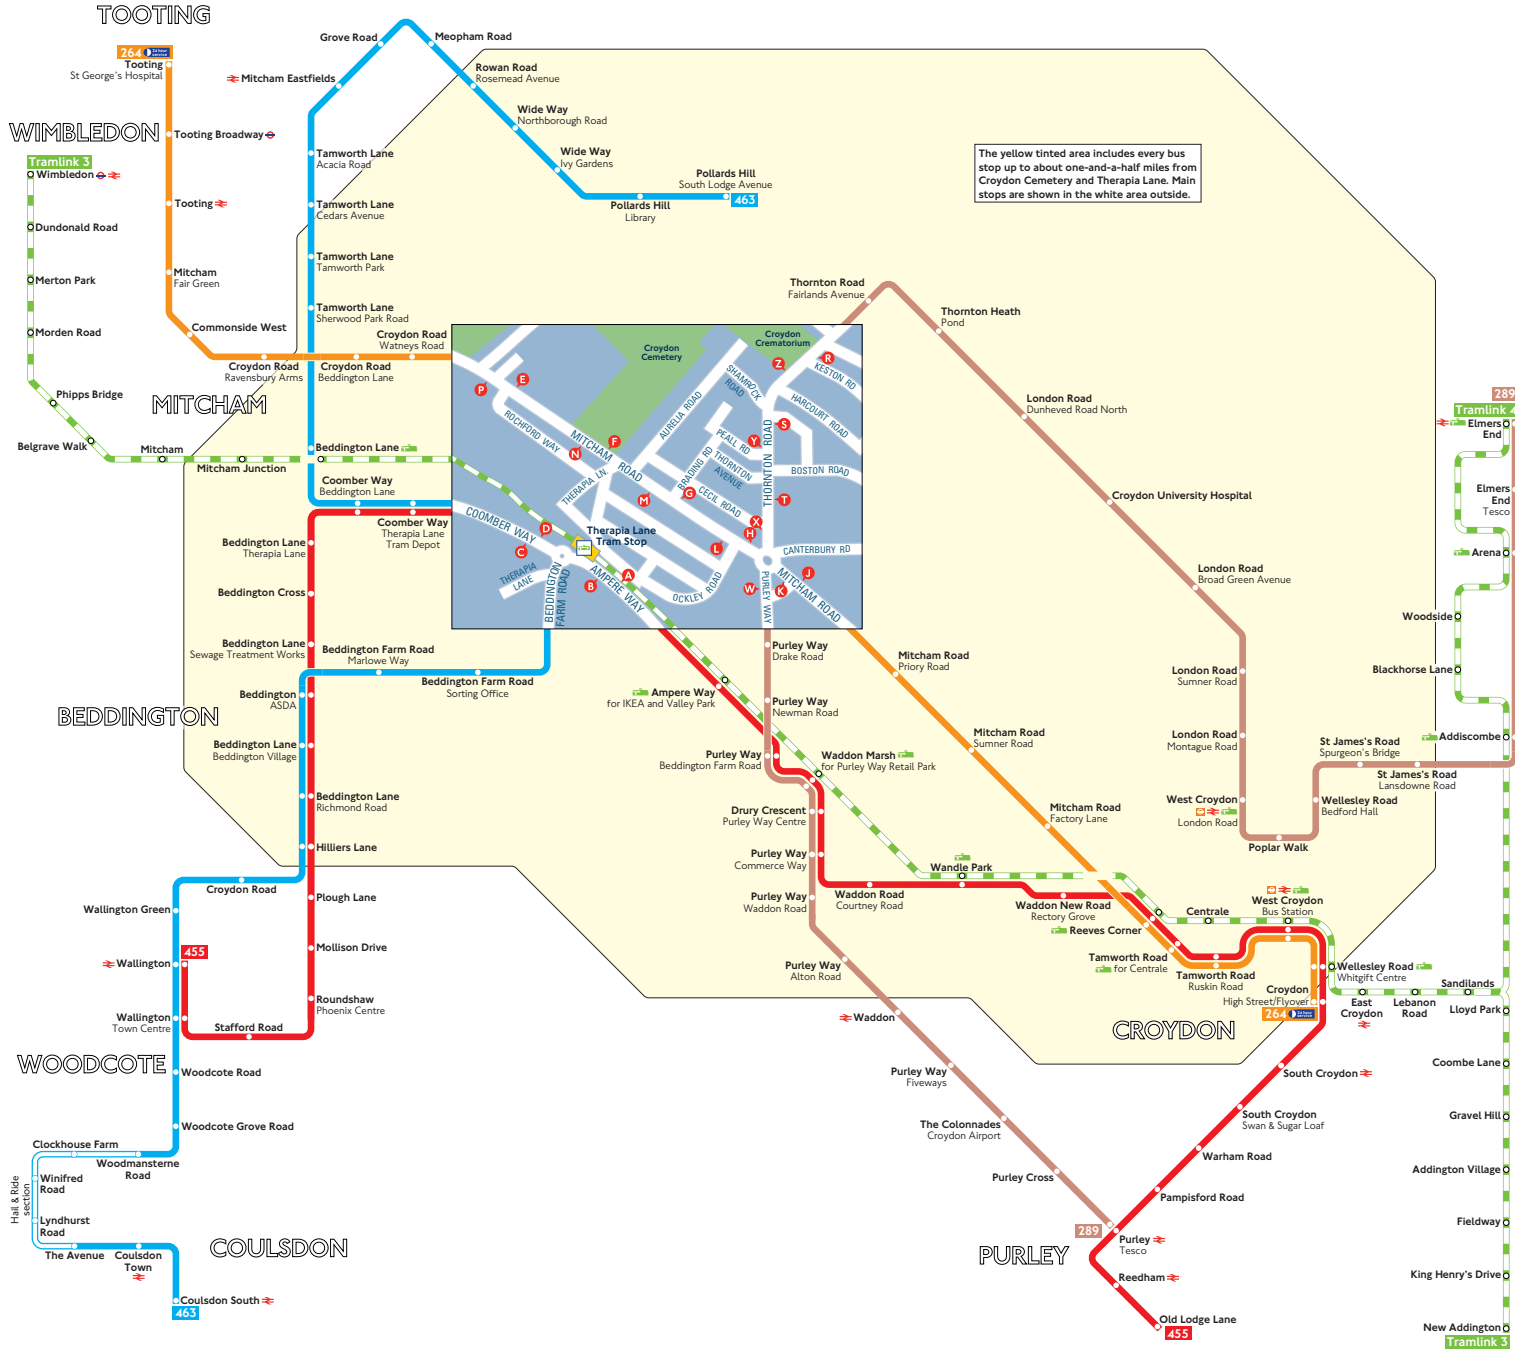

Buses from Croydon Cemetery and Therapia Lane

Key

- Connections with London Underground
- Connections with London Overground
- Connections with National Rail
- Connections with Tramlink
- Mondays to Saturdays except evenings

A Red discs show the bus stop you need for your chosen bus service. The disc **A** appears on the top of the bus stop in the street (see map of town centre in centre of diagram).

Route finder

Day buses including 24-hour services

Bus route	Towards	Bus stops
264	Croydon	E F G H J
	Tooting	K L M N P
289	Elmers End	W X Y Z
	Purley	R S T
455	Old Lodge Lane	A D
	Wallington	B C
463	Coulsdon South	D
	Pollards Hill	C

Trams

Tram route	Towards	Tram stops
3	New Addington	Tram stop
	Wimbledon	Tram stop
4	Elmers End	Tram stop