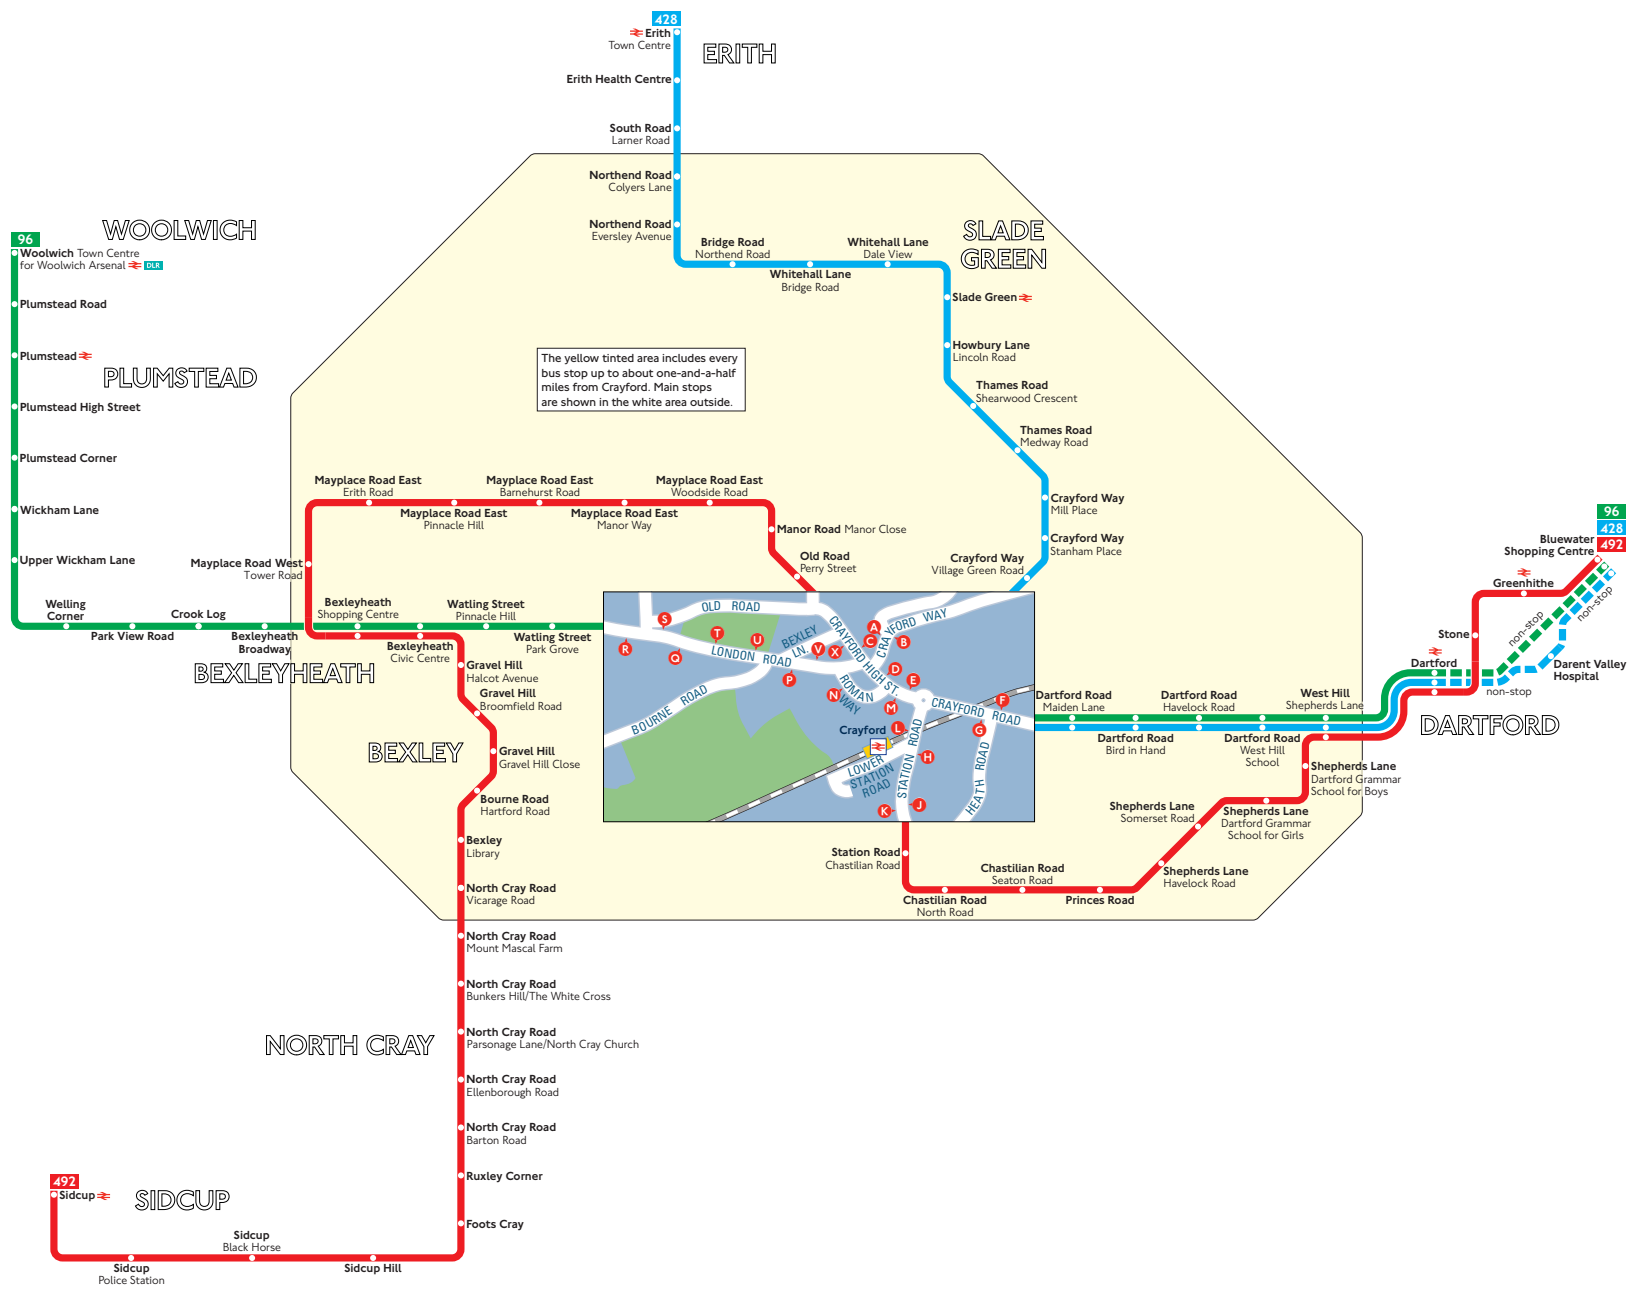

Buses from Crayford

Key

- Connections with National Rail
- Connections with Docklands Light Railway

Red discs show the bus stop you need for your chosen bus service. The disc appears on the top of the bus stop in the street (see map of town centre in centre of diagram).

Route finder

Day buses

Bus route	Towards	Bus stops
96	Bluewater Shopping Centre	D E F S T U V
	Woolwich	G M N P O R
428	Bluewater Shopping Centre	B D E F
	Erith	A G M N
492	Bluewater Shopping Centre	C D E H J
	Sidcup	K L M N X