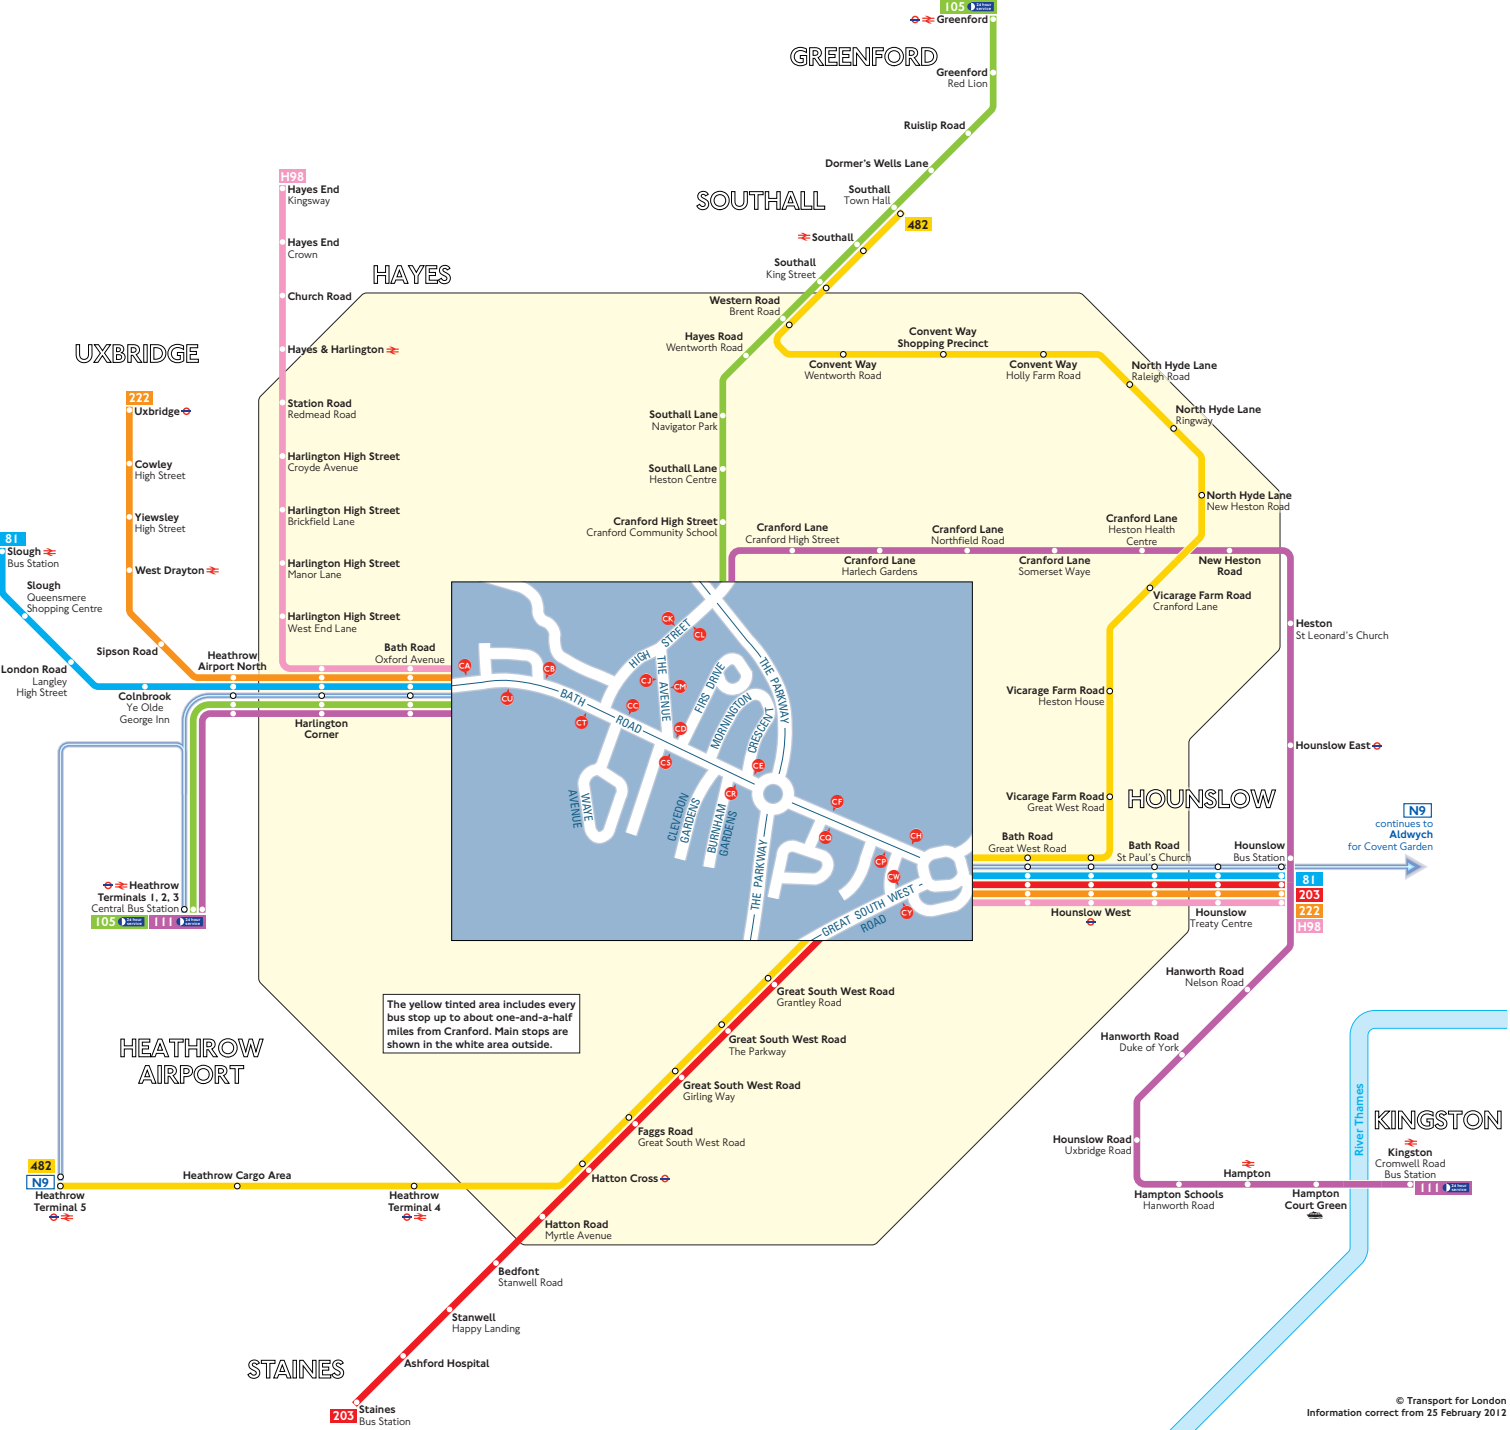

Buses from Cranford

Key

- 81 Day buses in black
- N9 Night buses in blue
- Connections with London Underground
- Connections with London Overground
- Connections with National Rail

Red discs show the bus stop you need for your chosen bus service. The disc **A** appears on the top of the bus stop in the street (see map of town centre in centre of diagram).

Route finder

Day buses including 24-hour services

Bus route	Towards	Bus stops
81	Hounslow	CA CB CC CD CE CF CH
	Slough	CP CO CC CS CT CU
105	Greenford	CA CB CC CD CE CF CH
	Heathrow Terminals 1, 2, 3	CL CM CN
111	Heathrow Terminals 1, 2, 3	CL CM CN
	Kingston	CA CB CC CD CE CF CH
203	Hounslow	CV
	Staines	CY
222	Hounslow	CA CB CC CD CE CF CH
	Uxbridge	CP CO CC CS CT CU
482	Heathrow Terminal 5	CV
	Southall	CV
H98	Hayes End	CP CO CC CS CT CU
	Hounslow	CA CB CC CD CE CF CH

Night buses

Bus route	Towards	Bus stops
N9	Aldwych	CA CB CC CD CE CF CH
	Heathrow Terminal 5	CP CO CC CS CT CU