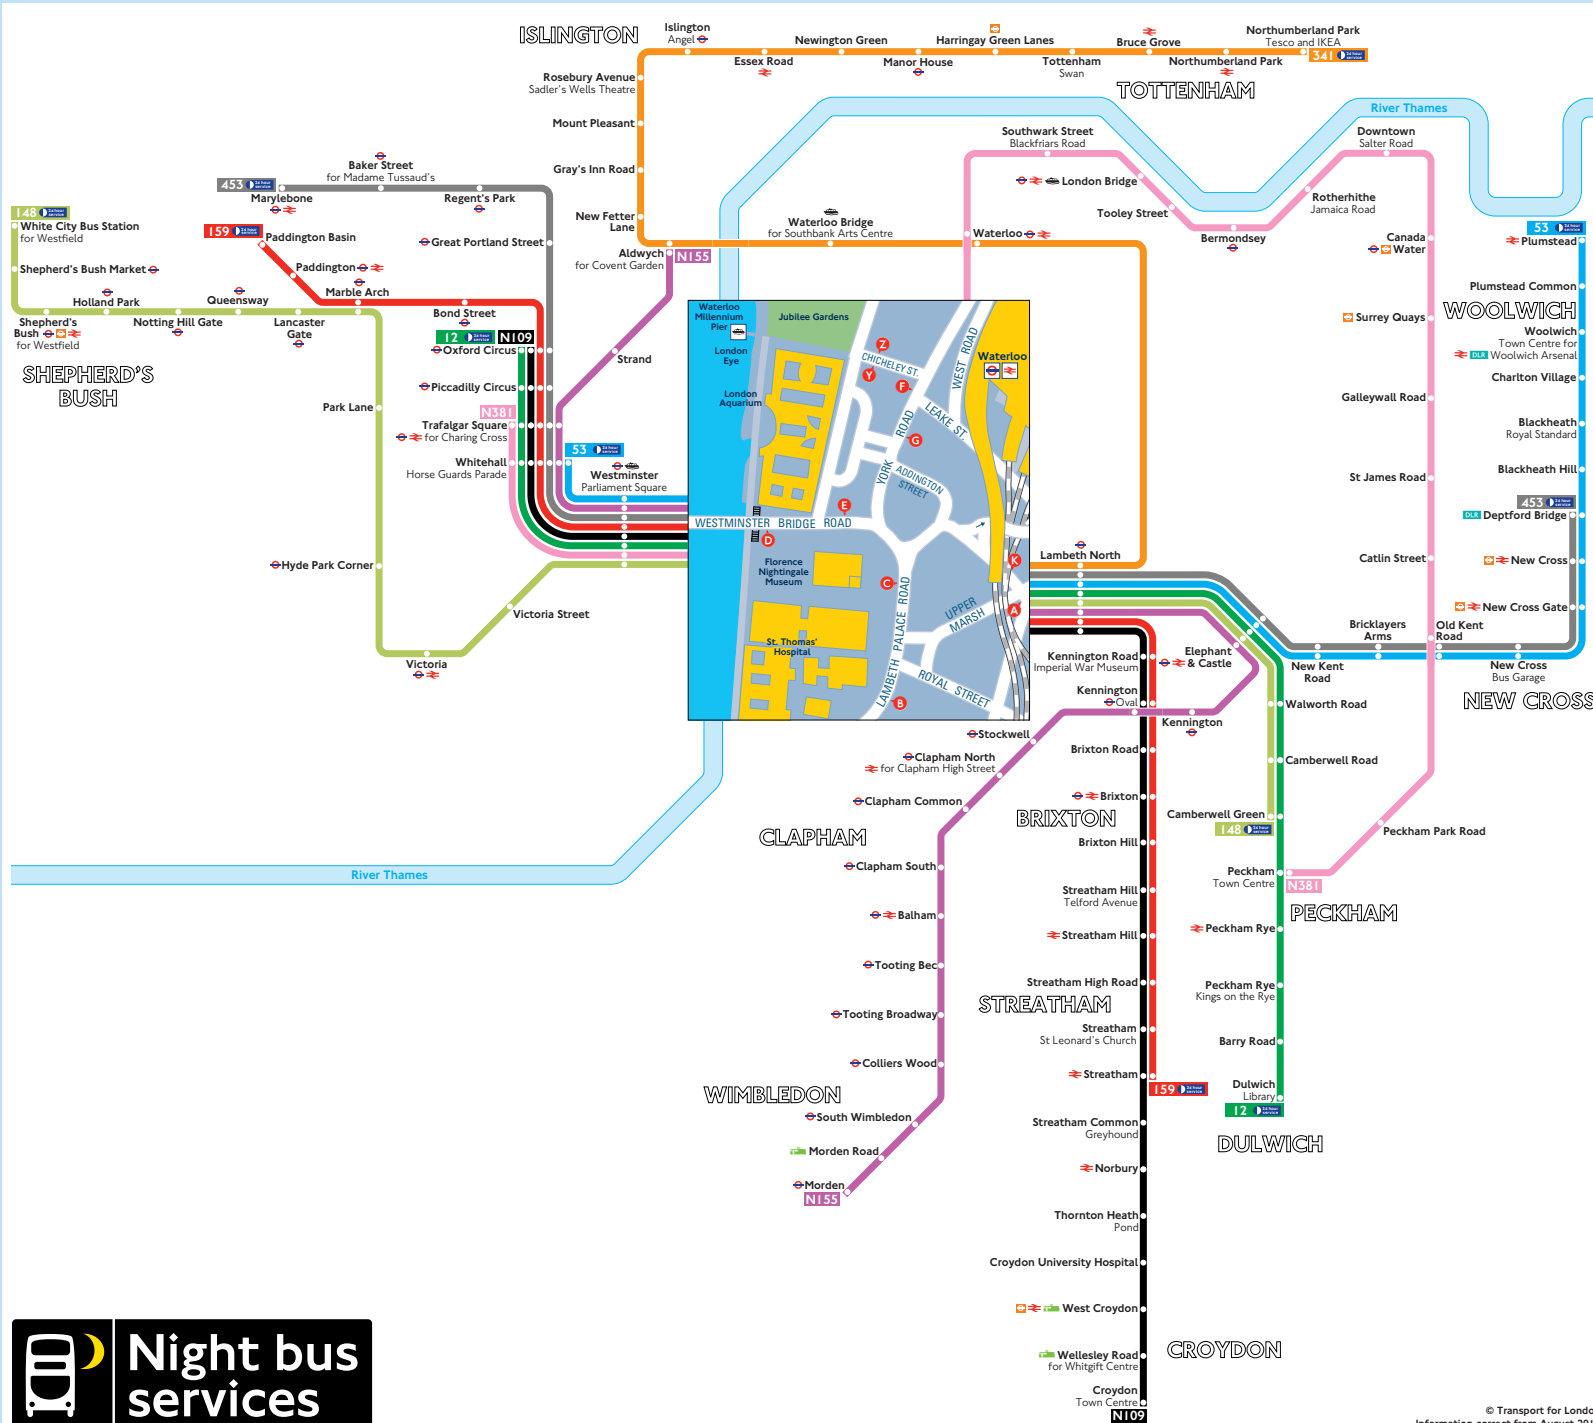

Night buses from County Hall

Key

-  Connections with London Underground
 -  Connections with London Overground
 -  Connections with National Rail
 -  Connections with Docklands Light Railway
 -  Connections with river boats
 -  Connections with Tramlink
-  Red discs show the bus stop you need for your chosen bus service. The disc  appears on the top of the bus stop in the street (see map of town centre in centre of diagram).

Route finder Night buses including 24-hour services

Bus route	Towards	Bus stops
12 	Dulwich	E K
	Oxford Circus	A D
53 	Plumstead	E K
	Whitehall	A D
148 	Camberwell Green	E K
	White City	A D
159 	Paddington Basin	A D
	Streatham	E K
341 	Angel Road	K
453 	Deptford Bridge	E K
N109	Marylebone	A D
	Croydon	E K
	Oxford Circus	A D
N155	Aldwych	A D
	Morden	E K
N381	Peckham	E F
	Trafalgar Square	D G