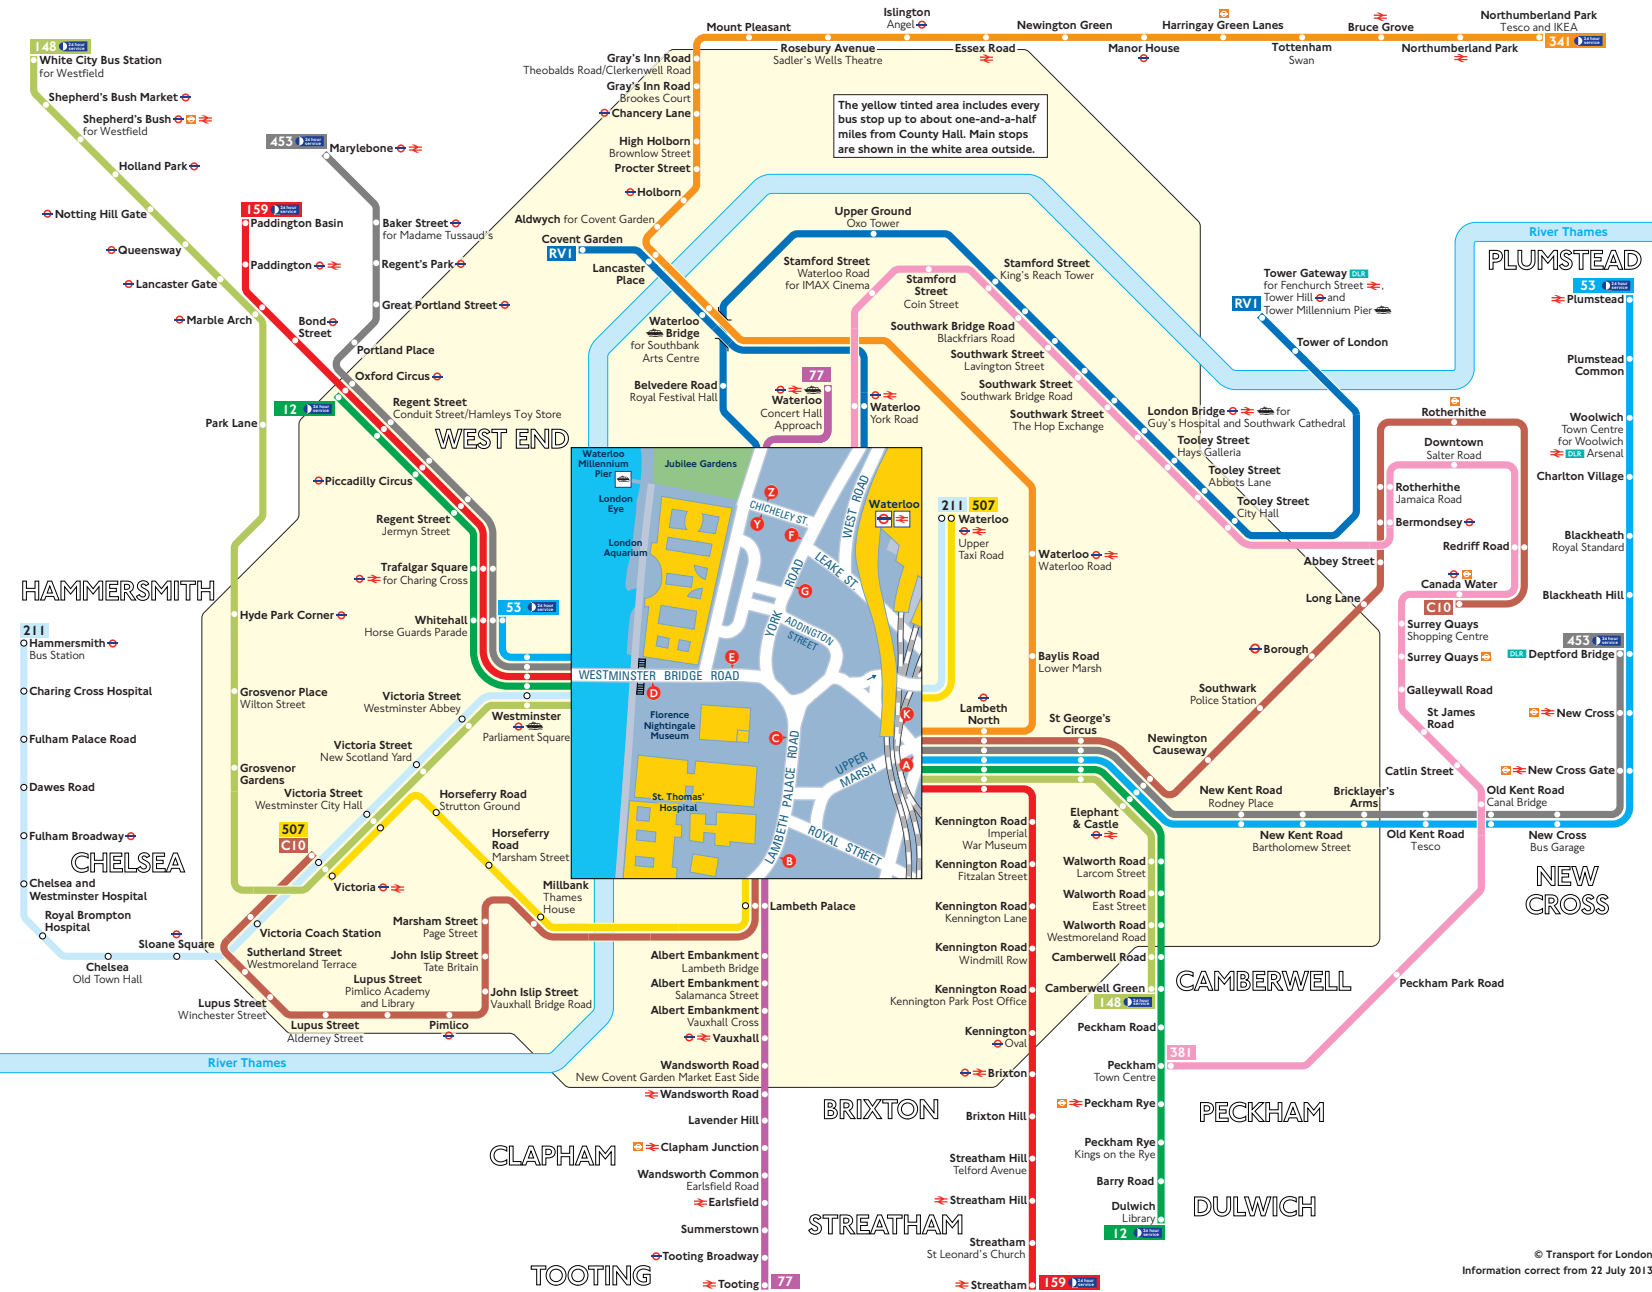

Buses from County Hall

Key

- Connections with London Underground
- Connections with London Overground
- Connections with National Rail
- Connections with Docklands Light Railway
- Connections with river boats
- Connections with Tramlink

A Red discs show the bus stop you need for your chosen bus service. The disc **A** appears on the top of the bus stop in the street (see map of town centre in centre of diagram).

Route finder

Day buses including 24-hour services

Bus routes	Towards	Bus stops
12	Dulwich	E K
	Oxford Circus	A D
53	Plumstead	E K
	Whitehall	A D
77	Tooting	B G
	Waterloo	C F
148	Camberwell Green	E K
	White City	A D
159	Paddington Basin	A D
	Streatham	E K
211	Hammersmith	D G
	Waterloo	E
341	Angel Road	K
381	Peckham	F
453	Deptford Bridge	E K
	Marylebone	A D
507	Victoria	B G
	Waterloo	C
C10	Canada Water	C K
	Victoria	A B
RVI	Covent Garden	Z
	Tower Gateway	Y

Night buses
For night bus information, please see separate poster.

© Transport for London
Information correct from 22 July 2013