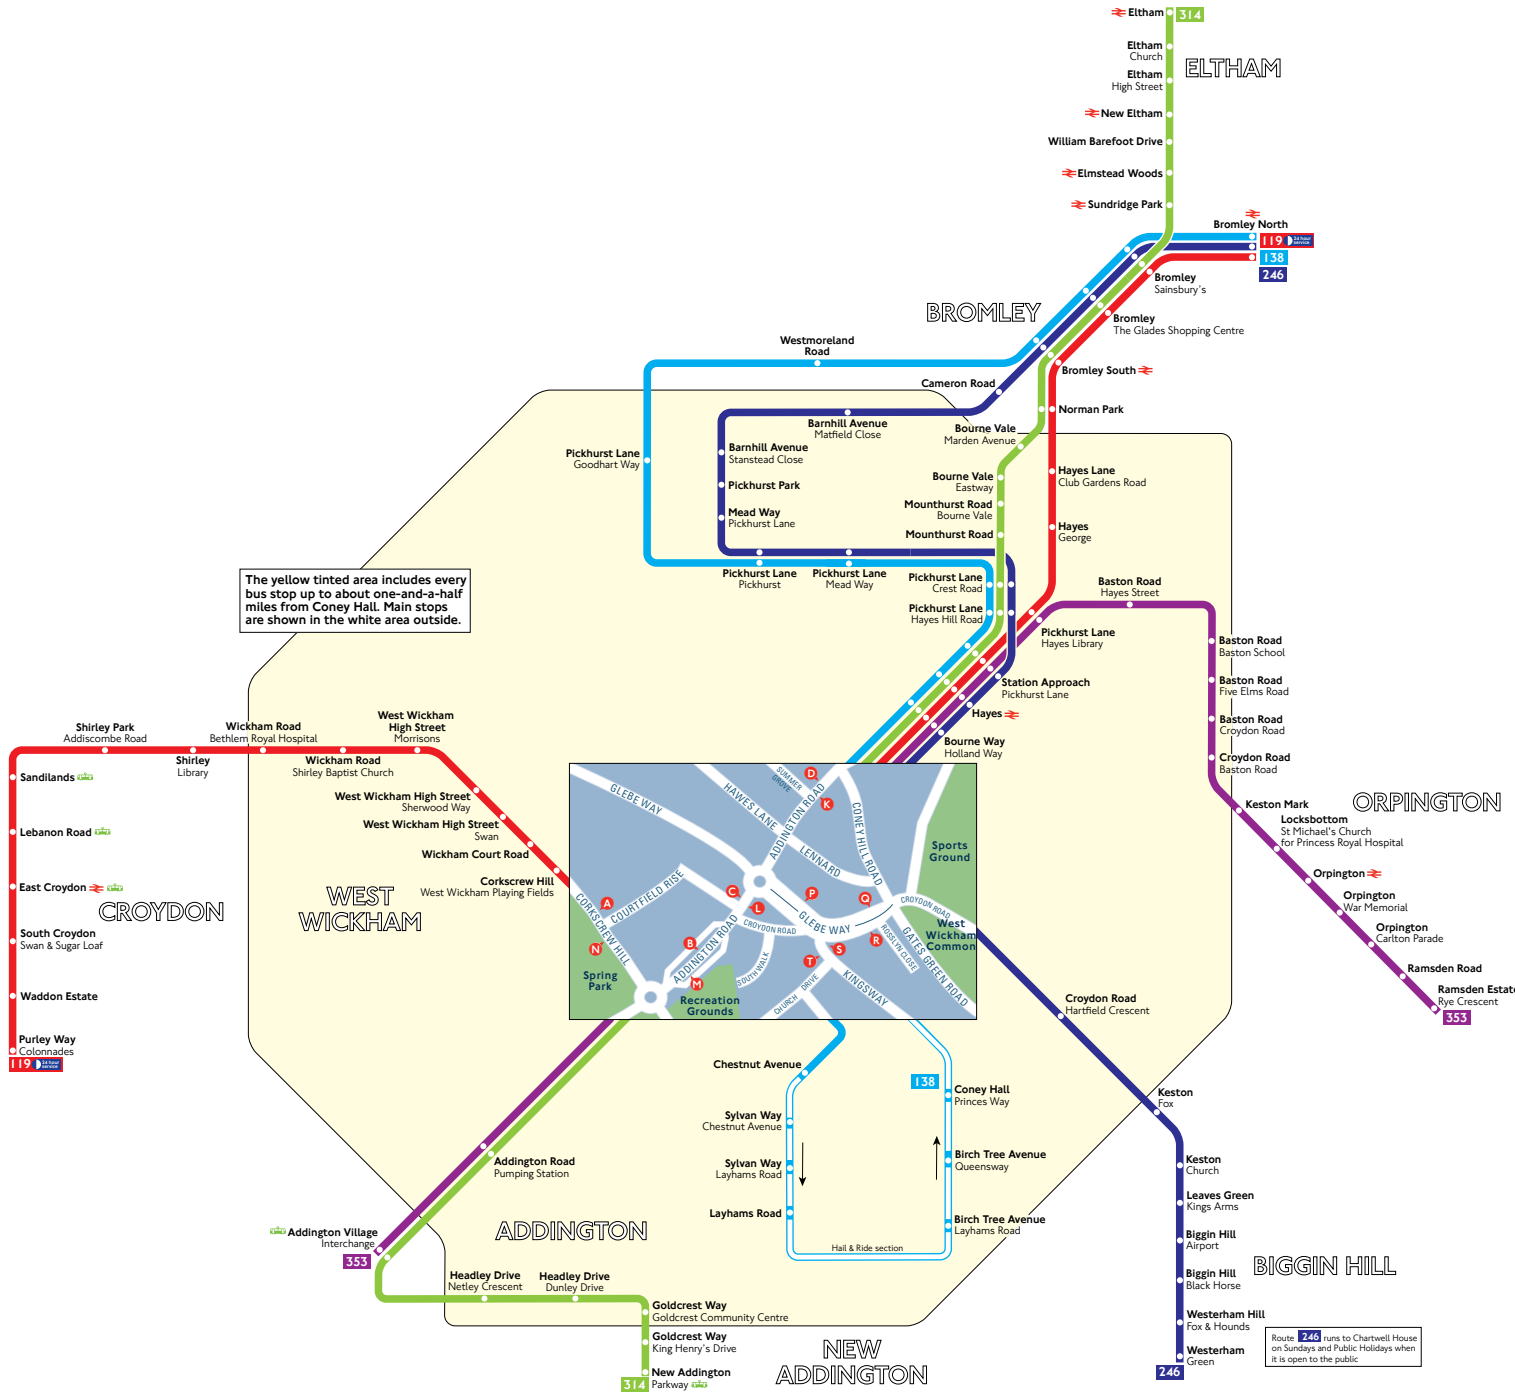

Buses from Coney Hall

Route finder

Day buses including 24-hour services

Bus route	Towards	Bus stops
119	Bromley Purley Way	A B C D K L M N
138	Bromley Coney Hall Princes Way	C D T K P S
246	Bromley Chartwell § Westerham	C D R K P Q K P C
314	Eltham New Addington	B C D K L M
353	Addington Village Ramsden Estate	K L M B C D