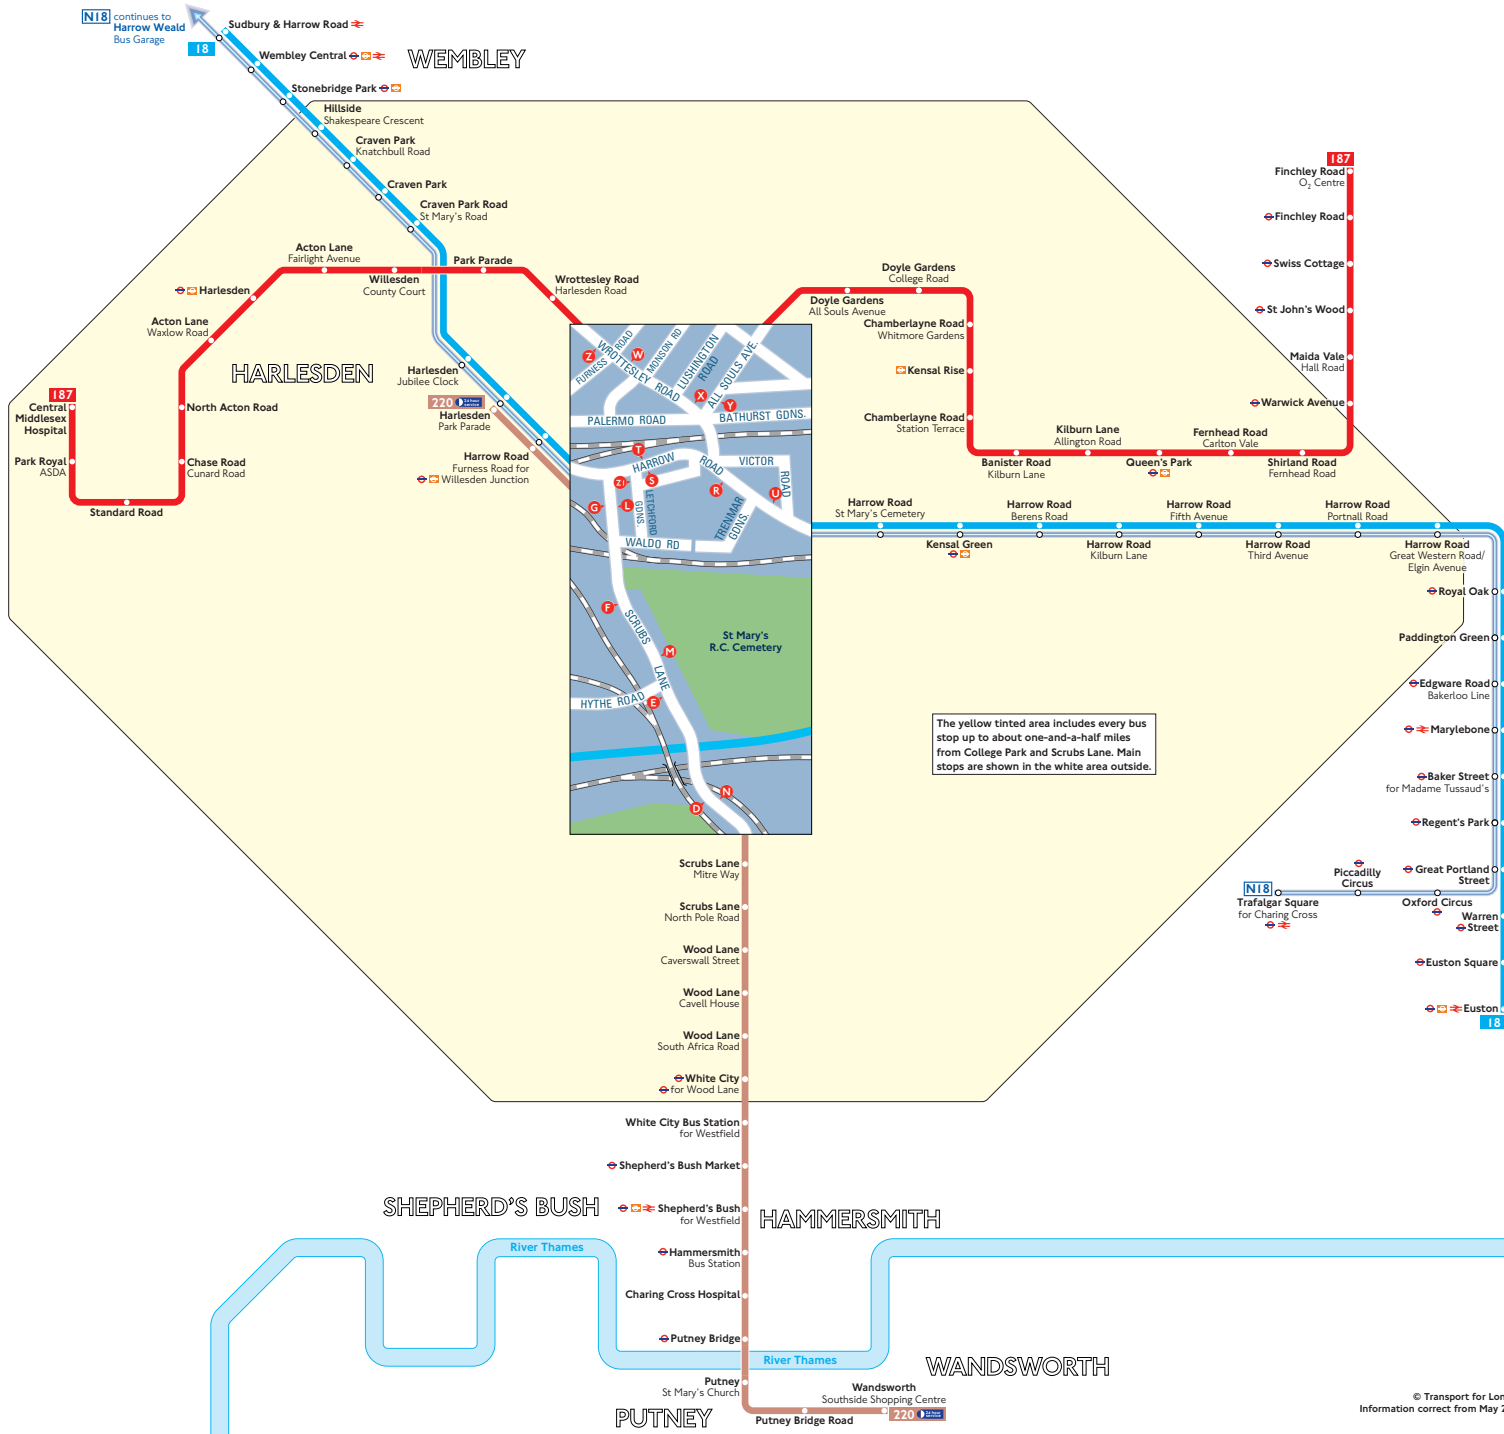

Buses from College Park and Scrubs Lane

Key

- 18 Day buses in black
- N18 Night buses in blue
- Connections with London Underground
- Connections with London Overground
- Connections with National Rail

Red discs show the bus stop you need for your chosen bus service. The disc **A** appears on the top of the bus stop in the street (see map of town centre in centre of diagram).

Route finder

Day buses including 24-hour services

Bus route	Towards	Bus stops
18	Euston	T U
	Sudbury	R S
187	Central Middlesex Hospital	Y Z
	Finchley Road	W X
220	Wandsworth	L M N
	Willesden Junction	D E F G

Night buses

Bus route	Towards	Bus stops
N18	Harrow Weald	R S
	Trafalgar Square	T U