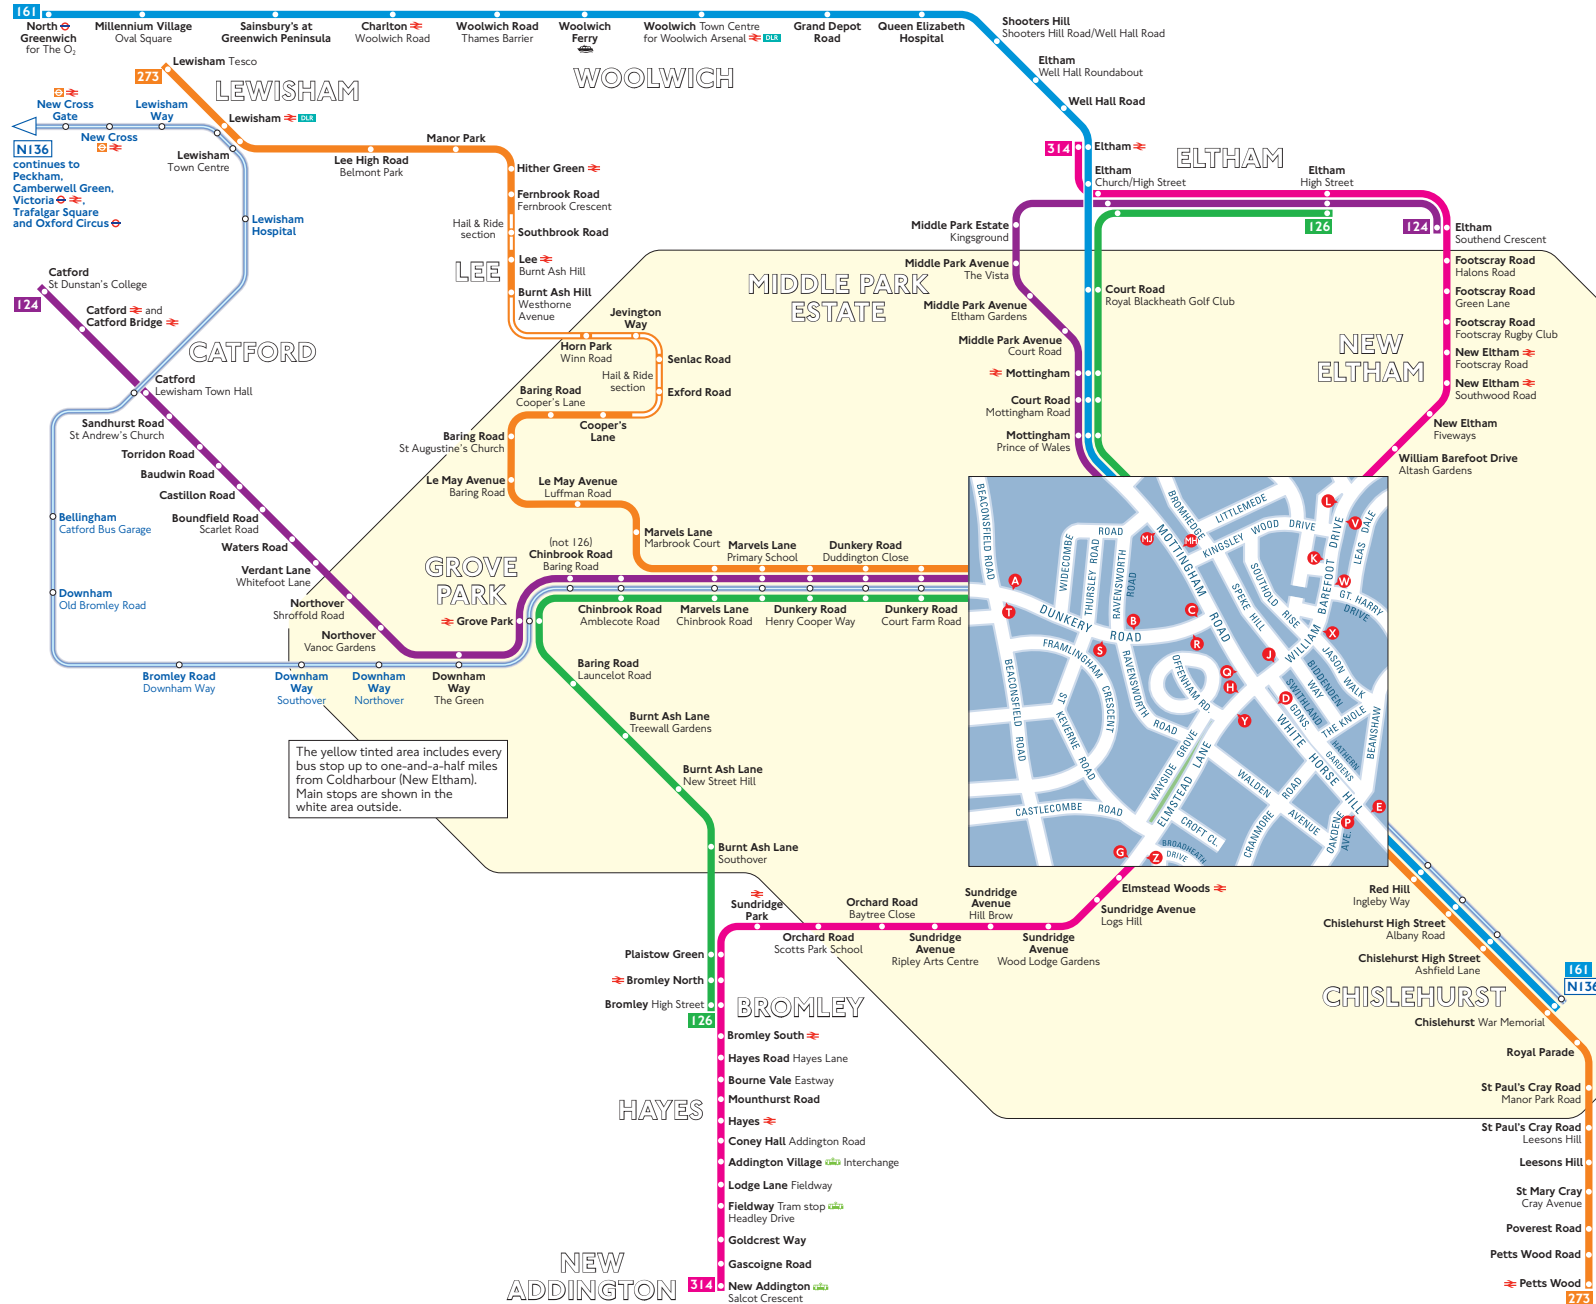

## Key

-  Connections with London Underground
-  Connections with London Overground
-  Connections with National Rail
-  Connections with Tramlink
-  Connections with Docklands Light Railway
-  Connections with river boats

 Red discs show the bus stop you need for your chosen bus service. The disc **A** appears on the top of the bus stop in the street (see map of town centre in centre of diagram).

## Route finder

### Night buses

Bus route	Towards	Bus stops
<b>N136</b>	Chislehurst	A B C D E
	Oxford Circus	P O R S T

The yellow tinted area includes every bus stop up to one-and-a-half miles from Coldharbour (New Eltham). Main stops are shown in the white area outside.