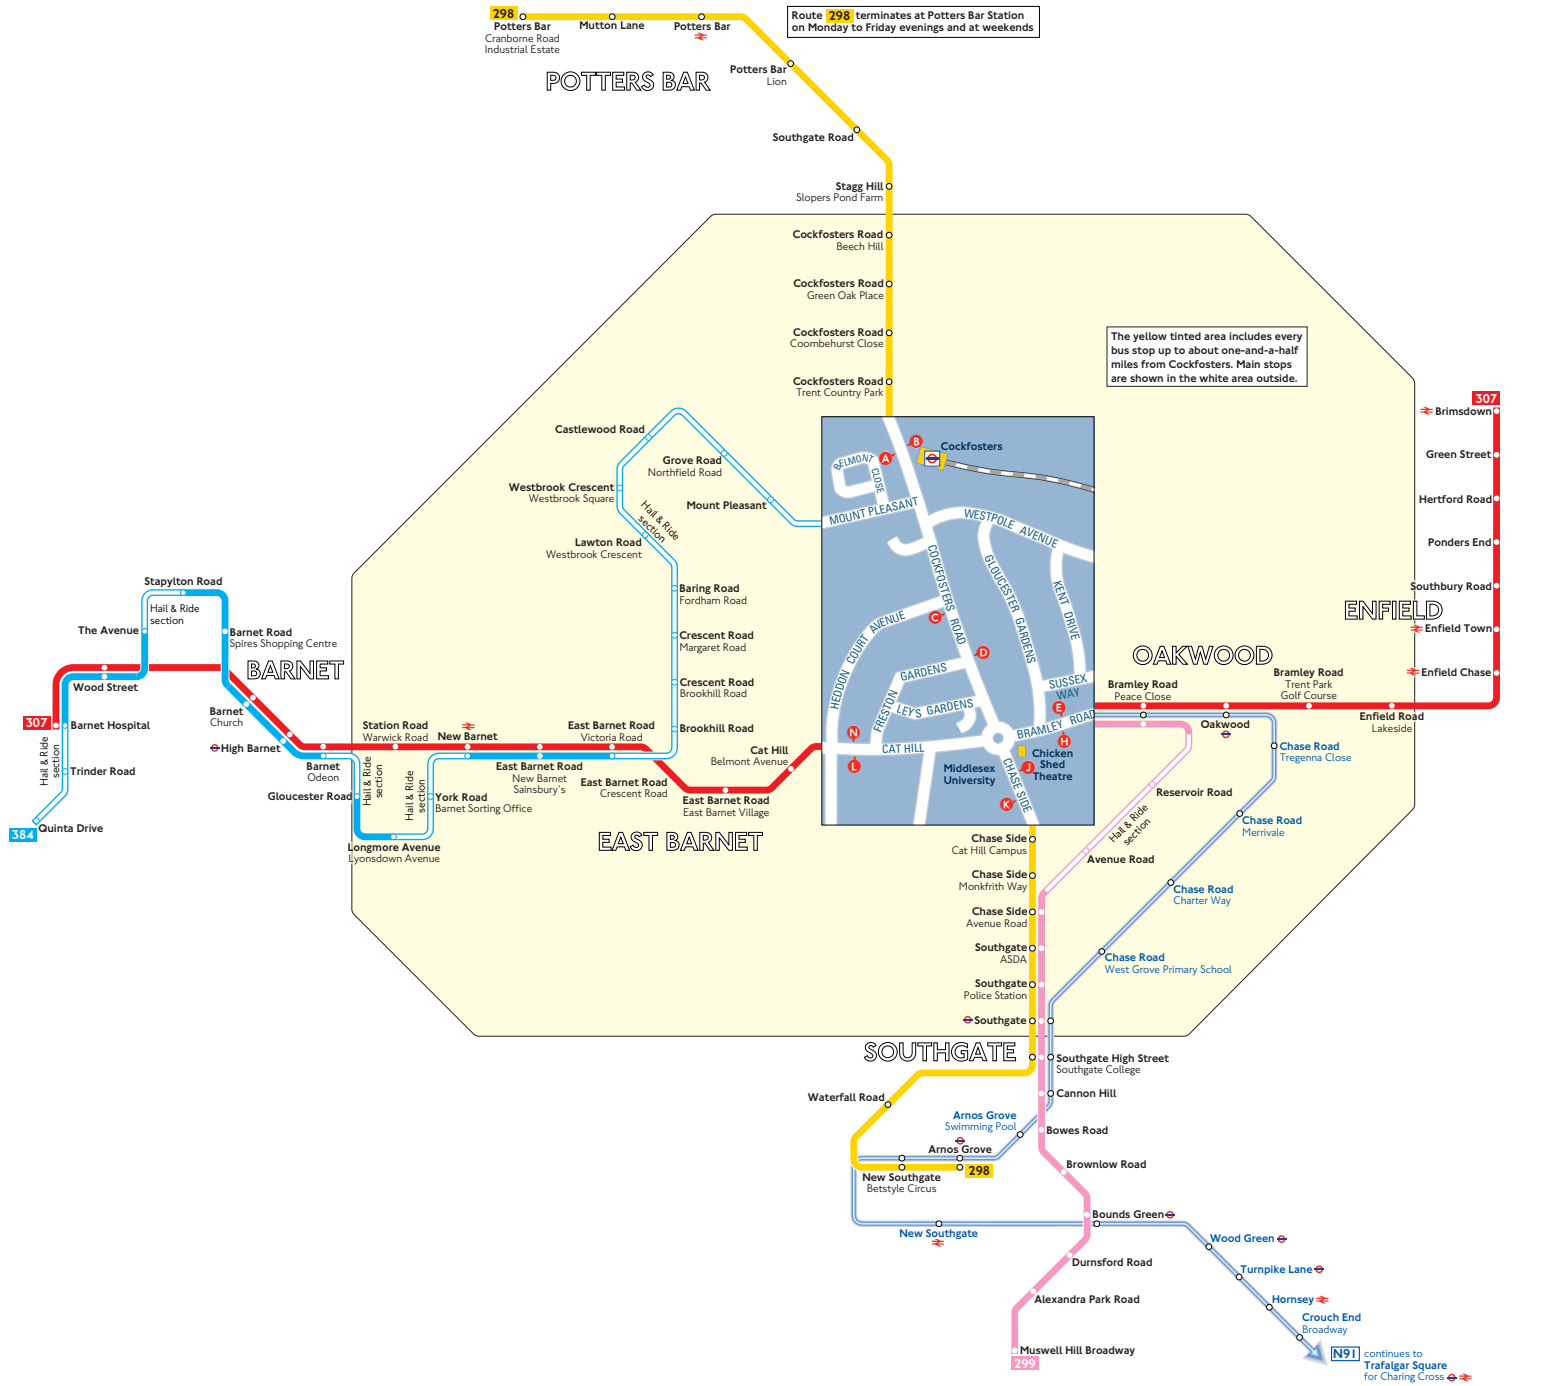

# Buses from Cockfosters

## Key

- 298 Day buses in black
- N91 Night buses in blue
- Connections with London Underground
- Connections with London Overground
- Connections with National Rail
- Monday to Friday daytime only

**A** Red discs show the bus stop you need for your chosen bus service. The disc **A** appears on the top of the bus stop in the street (see map of town centre in centre of diagram).

## Route finder

### Night buses

Bus route	Towards	Bus stops
N91	Trafalgar Square	B D E