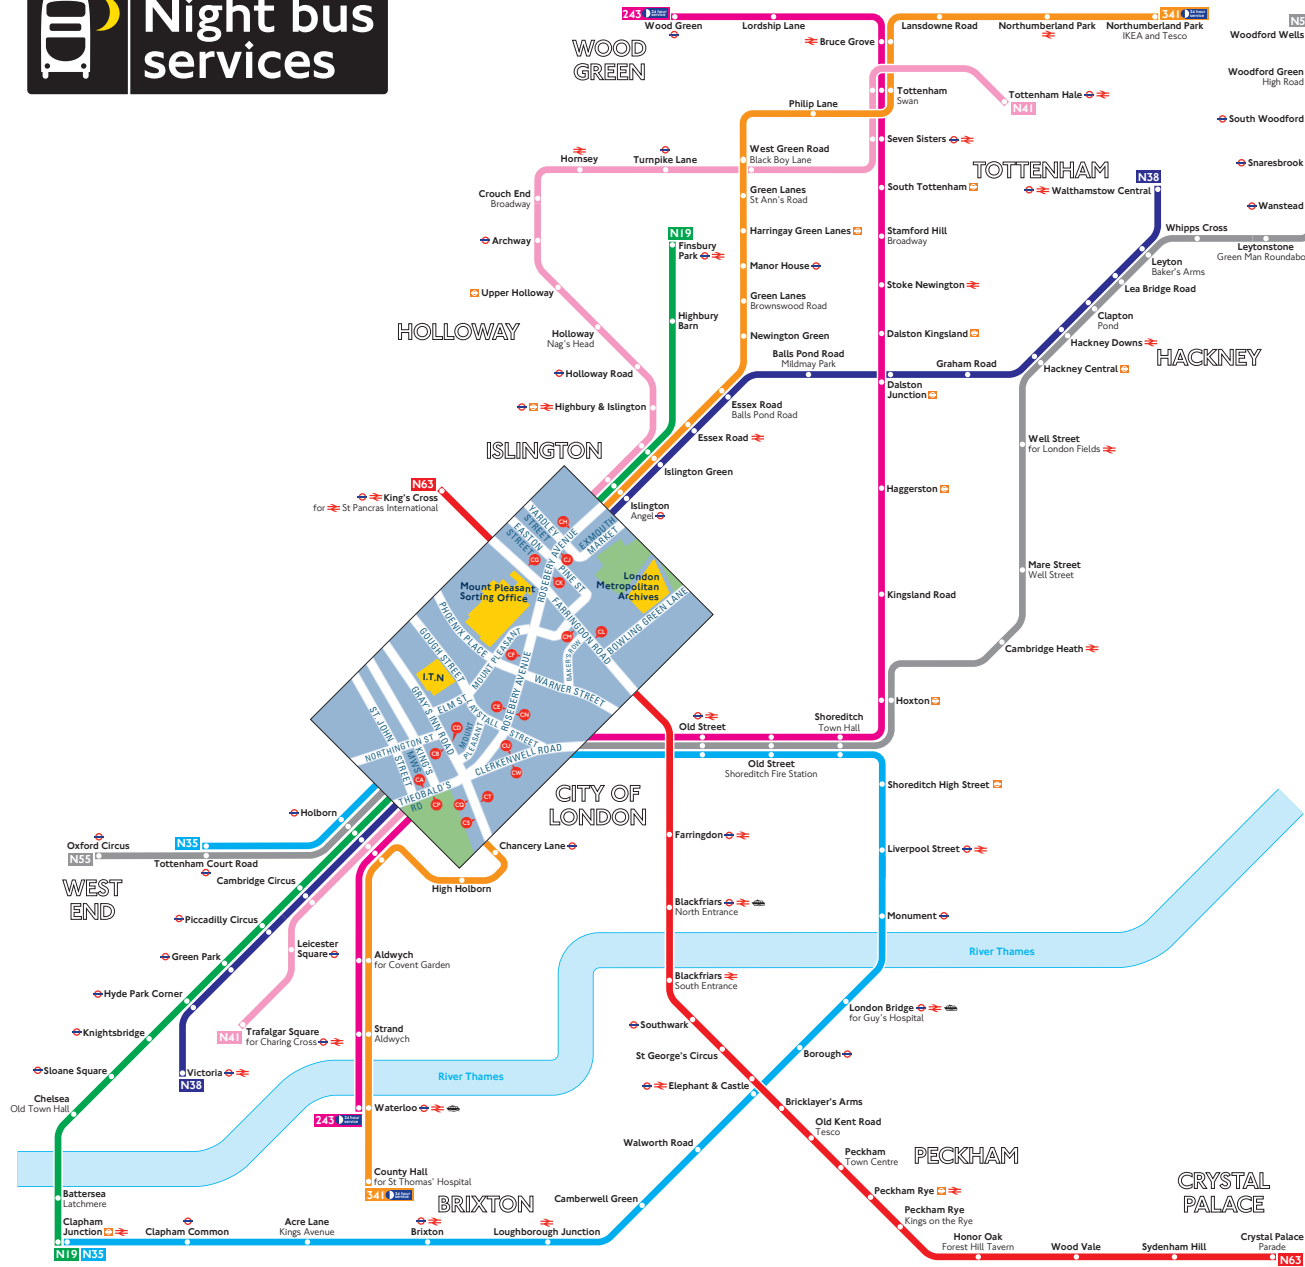

# Night buses from Clerkenwell

## Key

- Connections with London Underground
- Connections with London Overground
- Connections with National Rail
- Connections with river boats

Red discs show the bus stop you need for your chosen bus service. The disc appears on the top of the bus stop in the street (see map of town centre in centre of diagram).

## Route finder

### Night buses including 24-hour services

Bus route	Towards	Bus stops
<b>243</b>	Waterloo	CP CW
	Wood Green	CA CU
<b>341</b>	County Hall	CJ CN CT
	Northumberland Park	CE CF CH CS
<b>N19</b>	Clapham Junction	CK CN CP
	Finsbury Park	CA CE CF CH
<b>N35</b>	Clapham Junction	CA CU
	Tottenham Court Road	CP CW
<b>N38</b>	Victoria	CK CN CP
	Walthamstow Central	CA CE CF CH
<b>N41</b>	Tottenham Hale	CA CE CF CH
	Trafalgar Square	CK CN CP
<b>N55</b>	Oxford Circus	CA CU
	Woodford Wells	CA CU
<b>N63</b>	Crystal Palace	CG CL
	King's Cross	CH