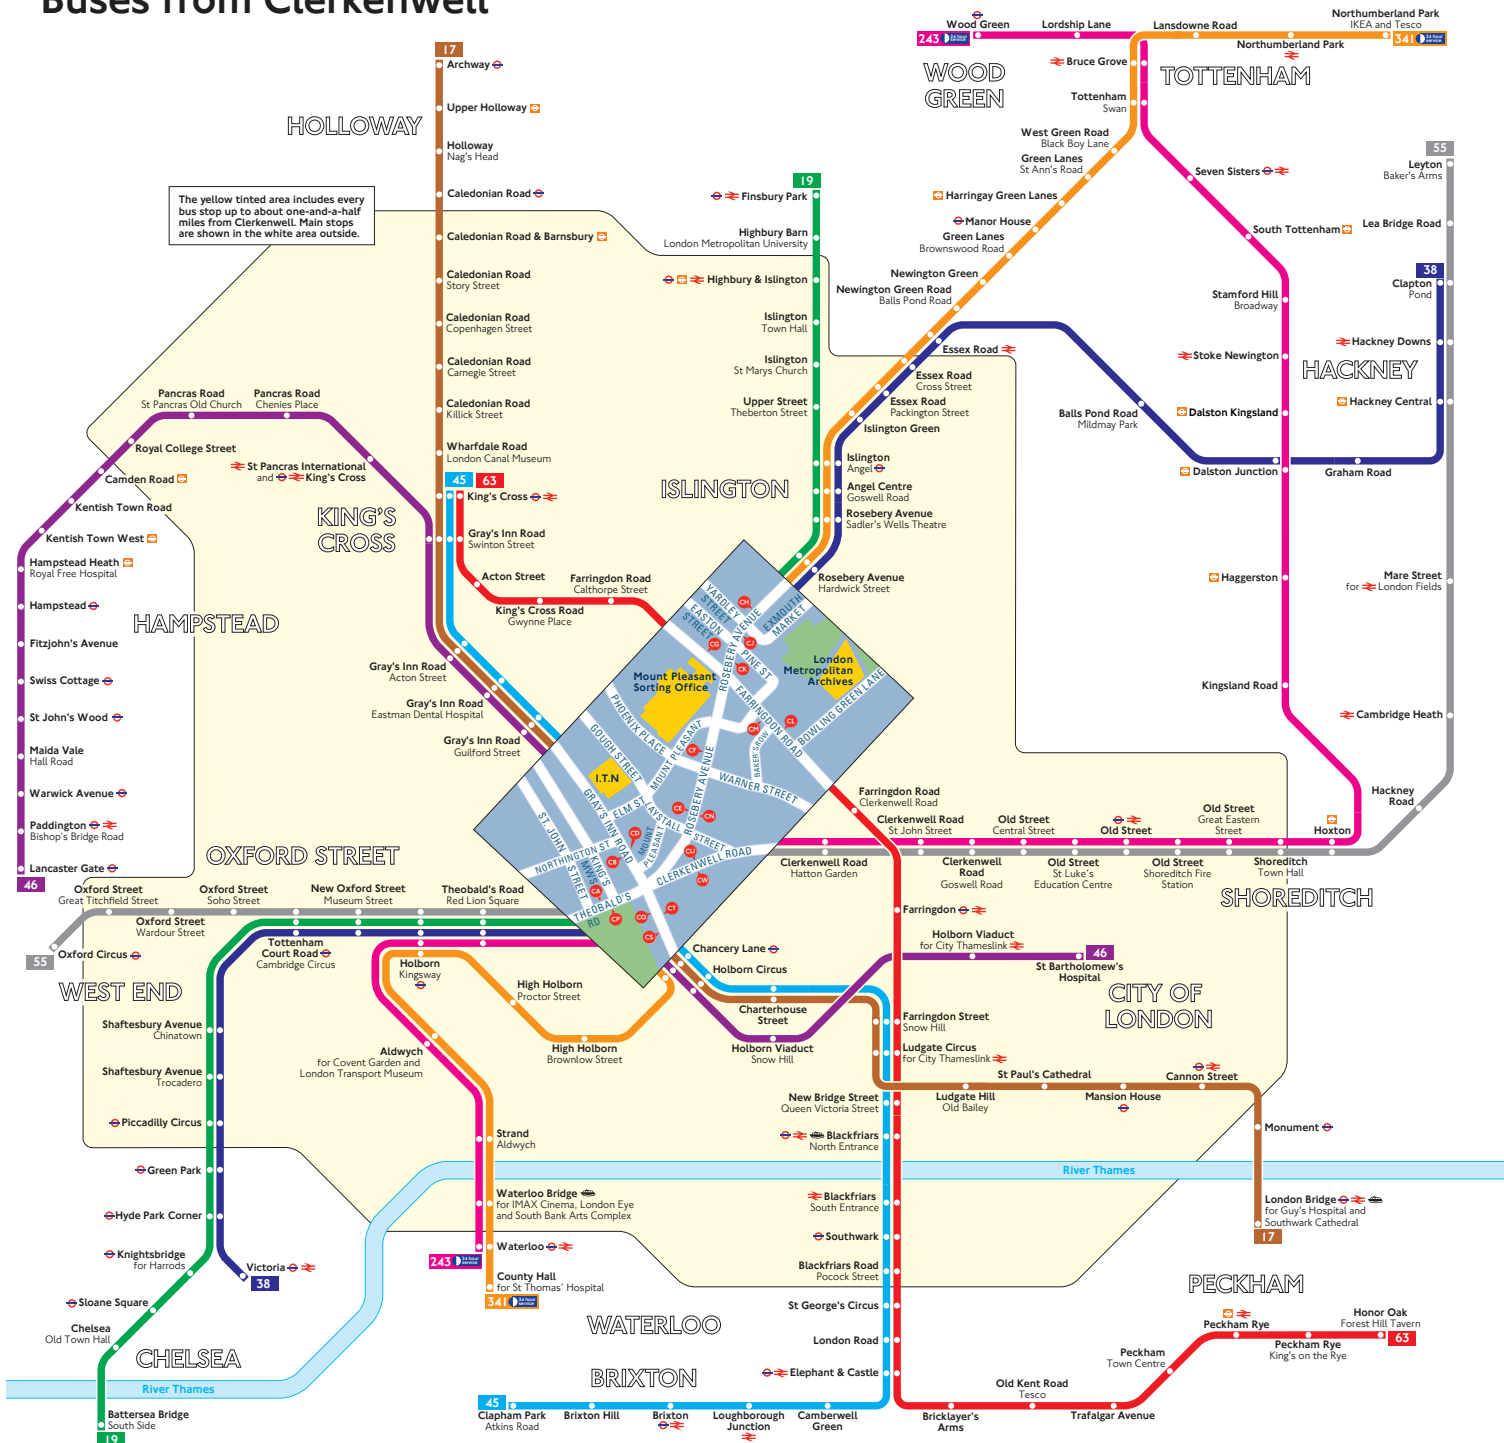

Buses from Clerkenwell

Key

- Connections with London Underground
- Connections with London Overground
- Connections with National Rail
- Connections with river boats

Red discs show the bus stop you need for your chosen bus service. The disc **A** appears on the top of the bus stop in the street (see map of town centre in centre of diagram).

Route finder

Day buses including 24-hour services

Bus route	Towards	Bus stops
17	Archway	CB CD
	London Bridge	CD CT
19	Battersea Bridge	CK CN CP
	Finsbury Park	CA CE CF CH
38	Clapton	CA CE CF CH
	Victoria	CK CN CP
45	Clapham Park	CD CT
	King's Cross	CB CD
46	Lancaster Gate	CB CD
	St Bartholomew's Hospital	CD CT
55	Leyton	CA CU
	Oxford Circus	CP CW
63	Honor Oak	CG CL
	King's Cross	CH
243	Waterloo	CP CW
	Wood Green	CA CU
341	County Hall	CJ CN CT
	Northumberland Park	CE CF CH CS

Night buses

For night bus information, please see separate poster