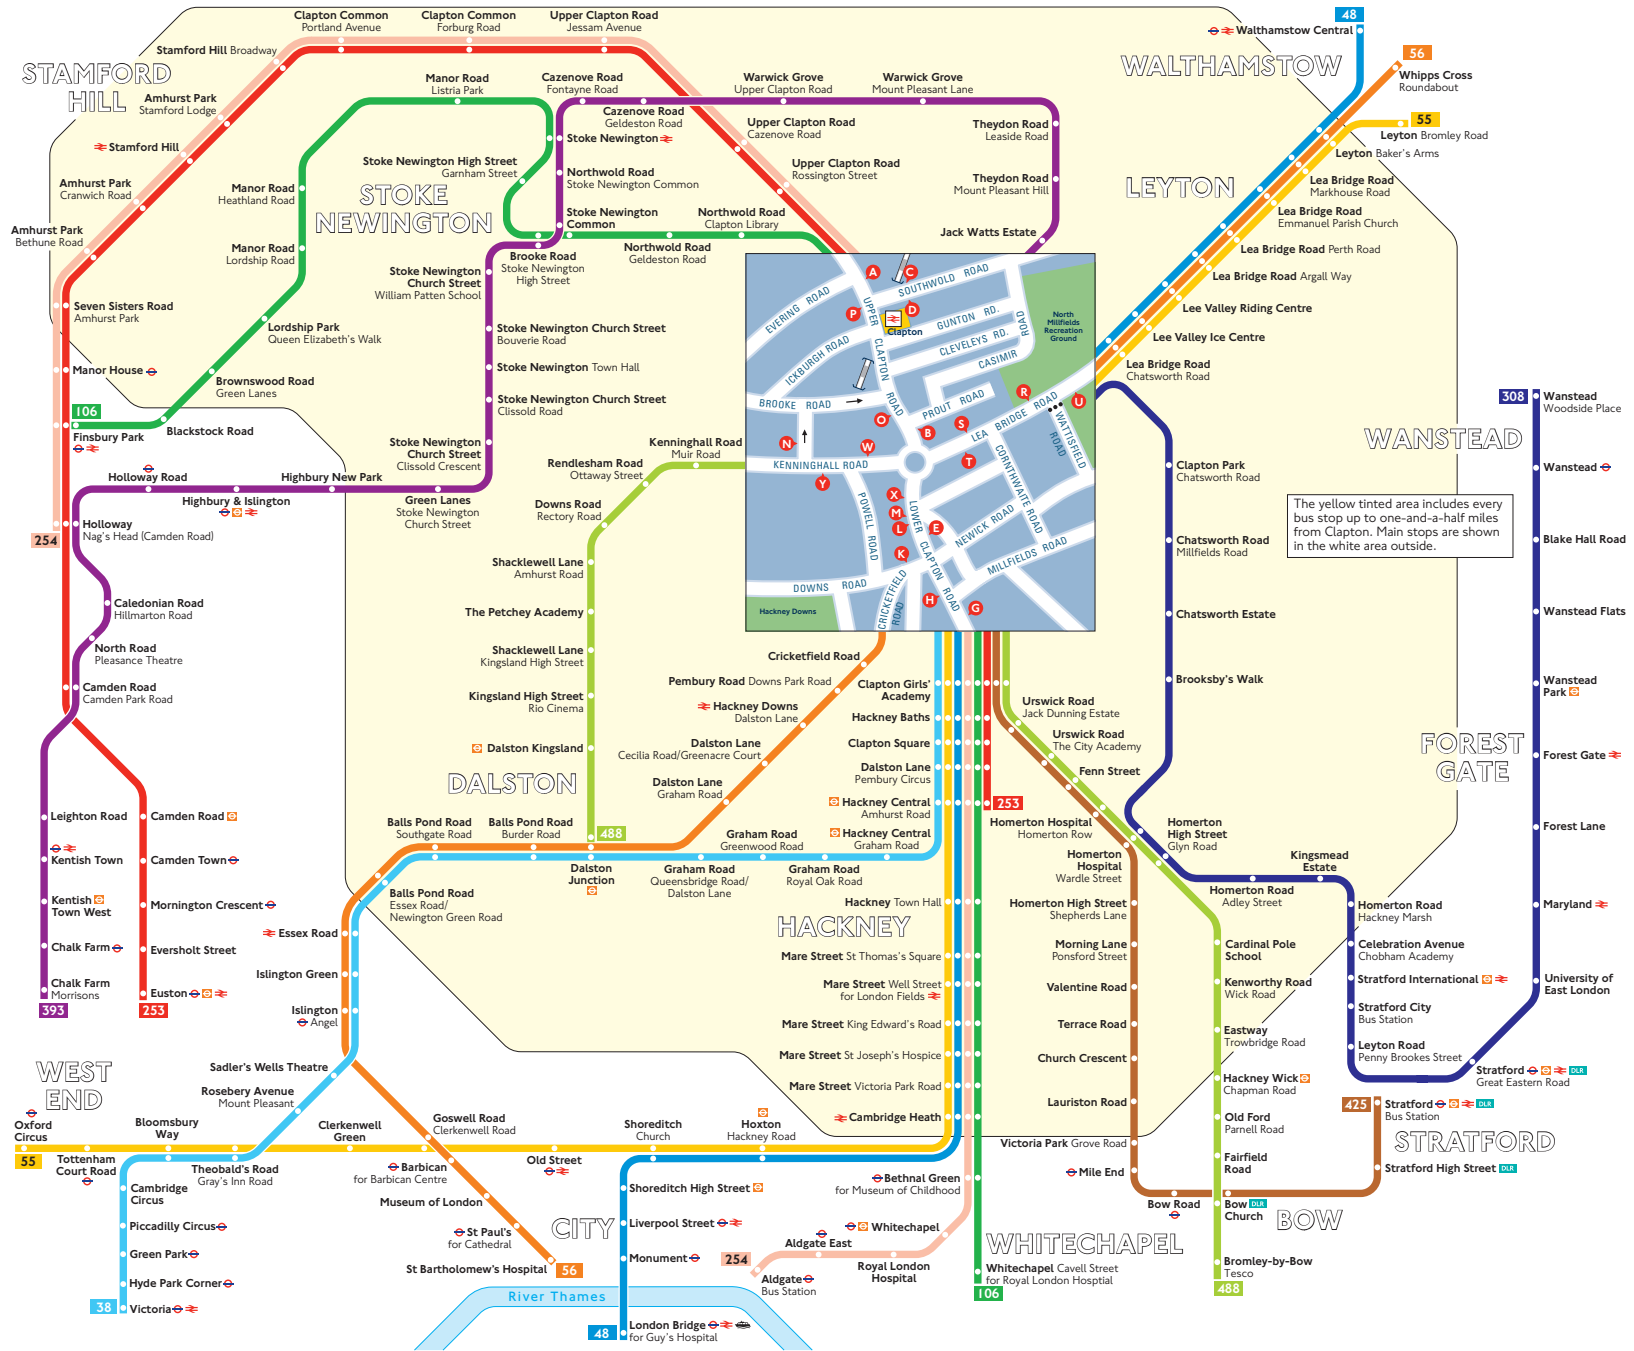

Buses from Clapton

Key

- Connections with London Underground
- Connections with London Overground
- Connections with National Rail
- Connections with Docklands Light Railway
- Connections with riverboats

A Red discs show the bus stop you need for your chosen bus service. The disc **A** appears on the top of the bus stop in the street (see map of town centre in centre of diagram).

Route finder Day buses

Bus route	Towards	Bus stops
38	Victoria	E G
48	London Bridge	E G T U
	Walthamstow Central	H L R S
55	Leyton	H L R S
	Oxford Circus	E G T U
56	St Bartholomew's Hospital	E T U
	Whipps Cross	K L R S
106	Finsbury Park	H M O P
	Whitechapel	A B E G
253	Euston	H M O P
	Hackney Central	A B E G
254	Aldgate	A B E G
	Holloway	H M O P
308	Wanstead	R S
393	Chalk Farm	C O X
425	Stratford	B E G N
488	Bromley-by-Bow	E G W
	Dalston Junction	H M