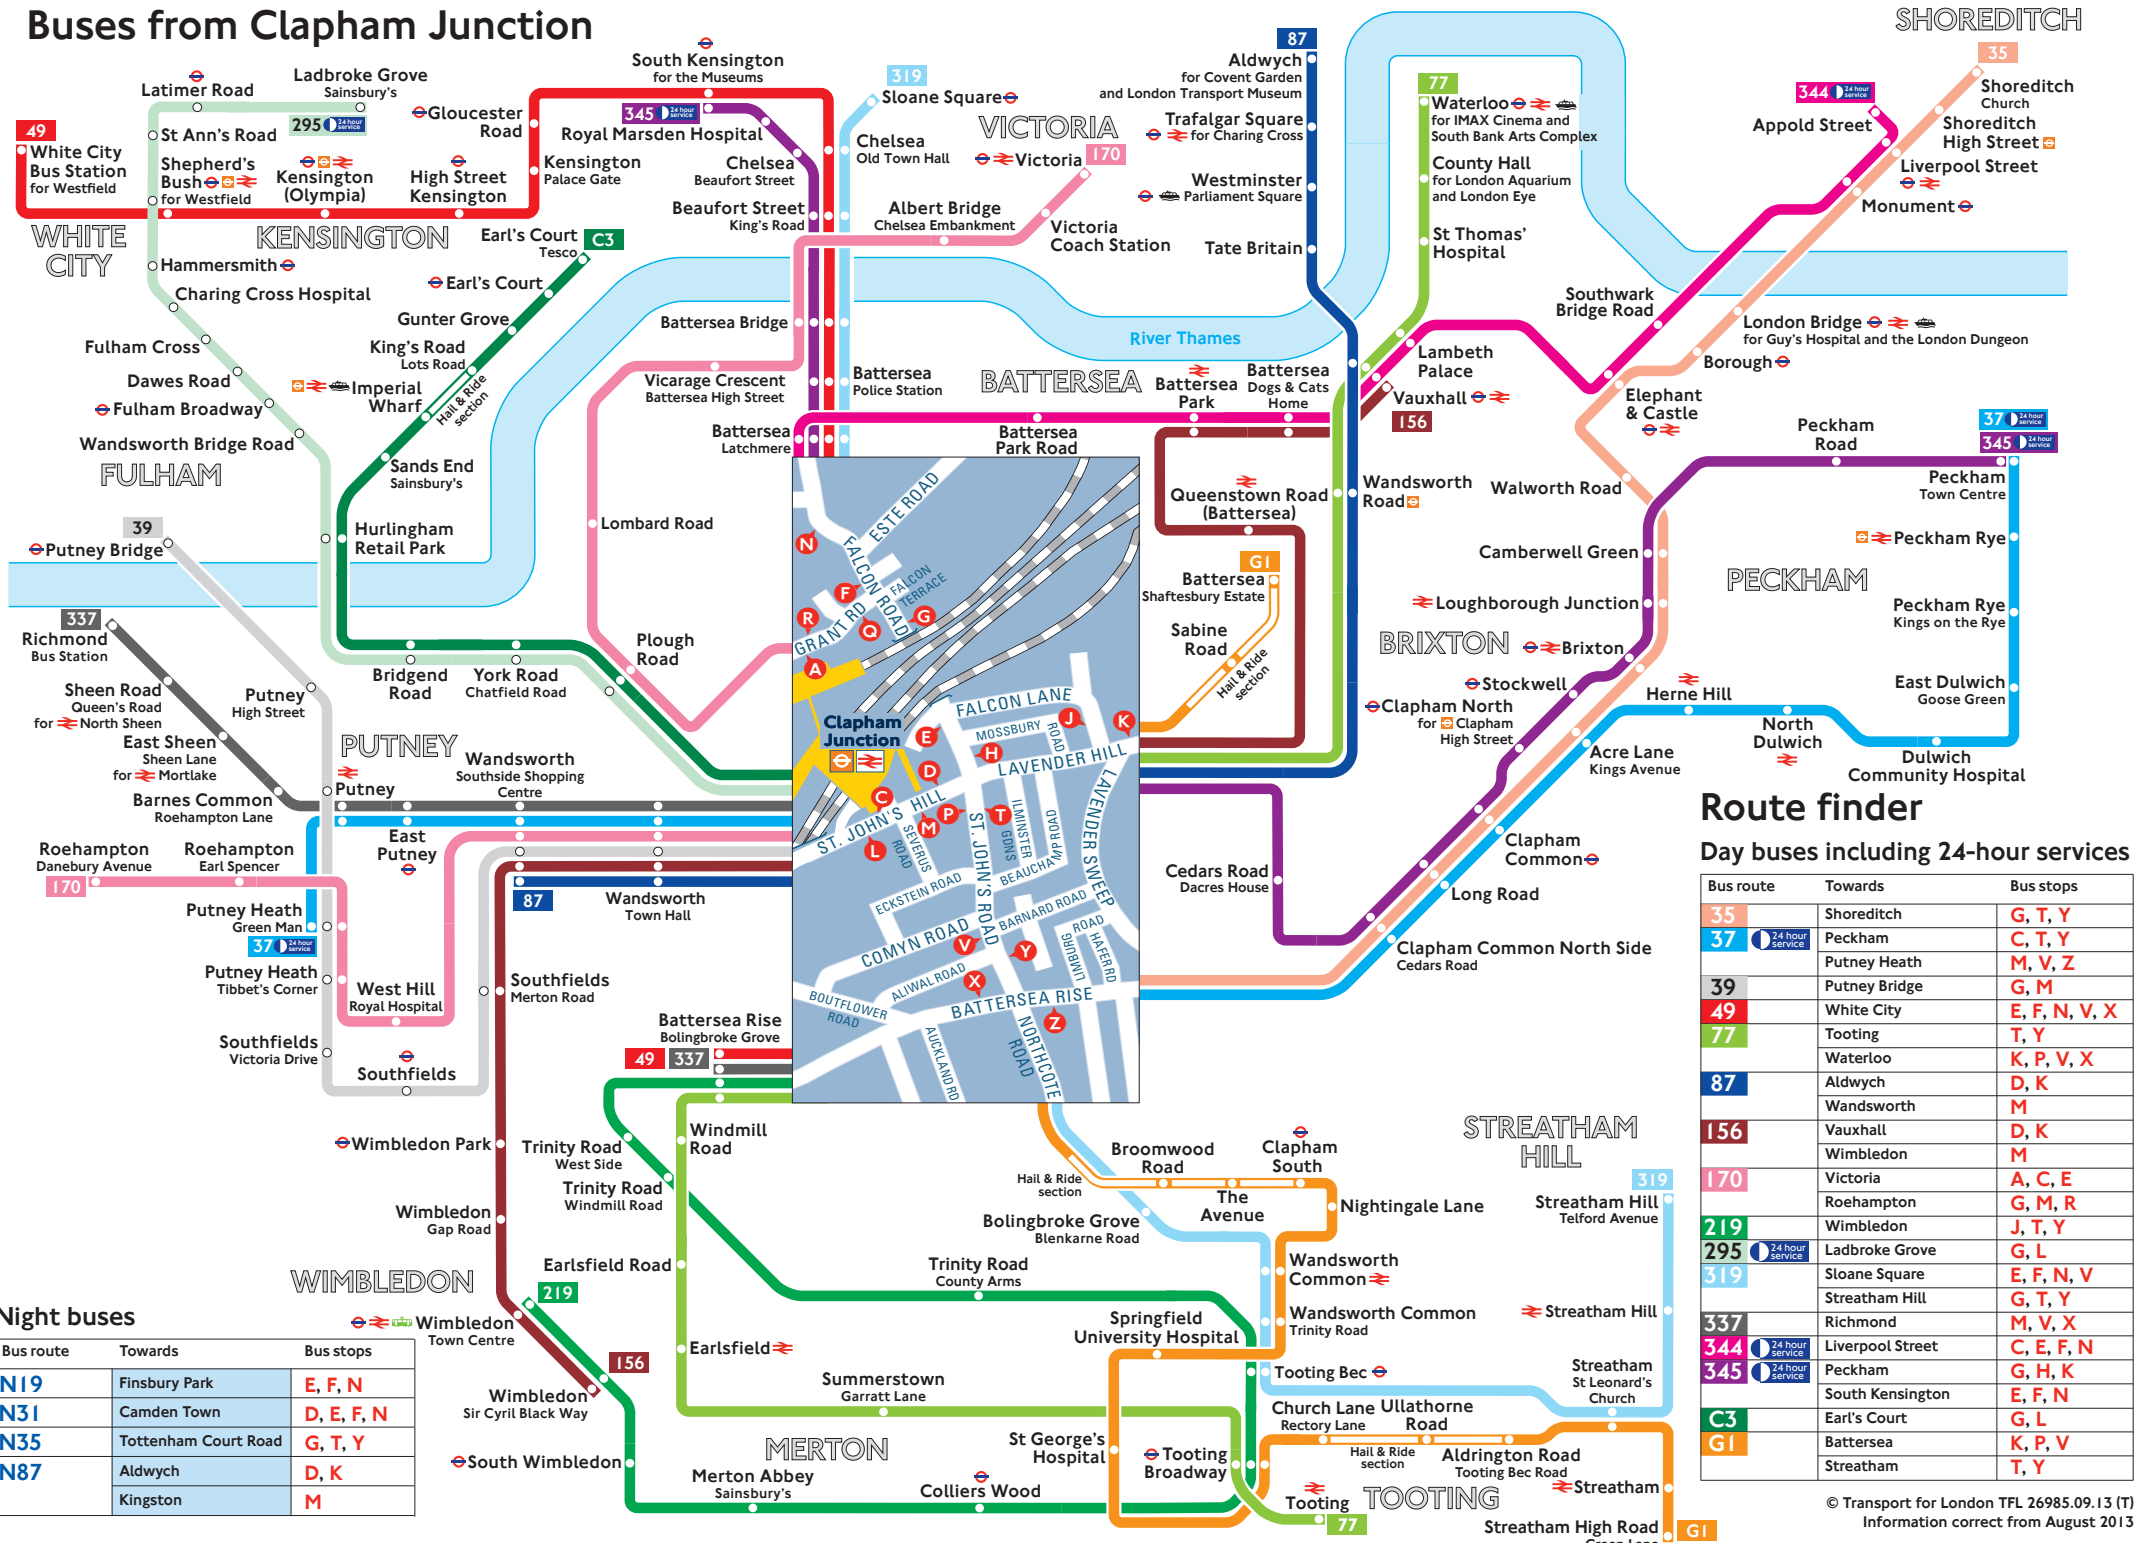

Buses from Clapham Junction

Route finder

Day buses including 24-hour services

Bus route	Towards	Bus stops
35	Shoreditch	G, T, Y
37	Peckham	C, T, Y
	Putney Heath	M, V, Z
39	Putney Bridge	G, M
49	White City	E, F, N, V, X
77	Tooting	T, Y
	Waterloo	K, P, V, X
87	Aldwych	D, K
	Wandsworth	M
156	Vauxhall	D, K
	Wimbledon	M
170	Victoria	A, C, E
	Roehampton	G, M, R
	Wimbledon	J, T, Y
219	Ladbroke Grove	G, L
295	Sloane Square	E, F, N, V
319	Streatham Hill	G, T, Y
337	Richmond	M, V, X
344	Liverpool Street	C, E, F, N
345	Peckham	G, H, K
	South Kensington	E, F, N
C3	Earl's Court	G, L
GI	Battersea	K, P, V
	Streatham	T, Y

Night buses

Bus route	Towards	Bus stops
N19	Finsbury Park	E, F, N
N31	Camden Town	D, E, F, N
N35	Tottenham Court Road	G, T, Y
N87	Aldwych	D, K
	Kingston	M