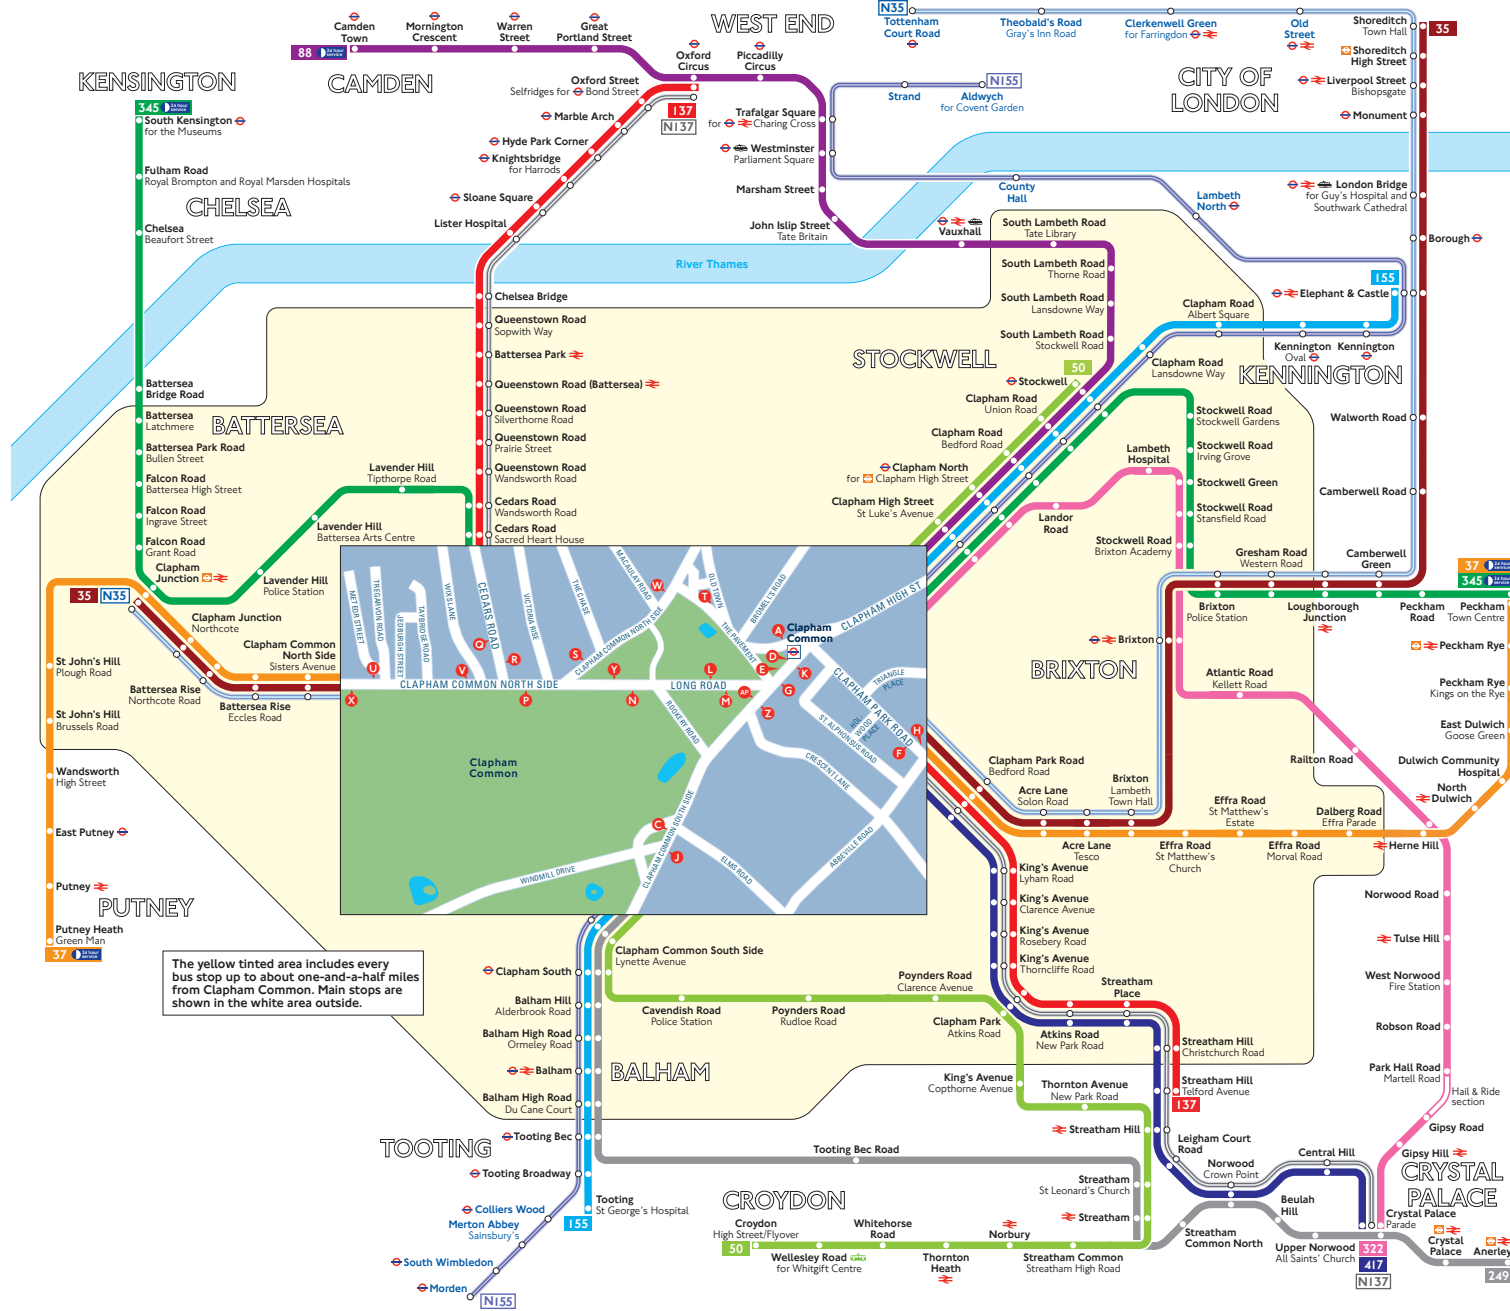

Buses from Clapham Common

Route finder

Day buses including 24-hour services

Bus route	Towards	Bus stops
35	Clapham Junction	F K M N P X
	Shoreditch	E H L U V Y
37	Peckham	E H L U V Y
	Putney Heath	F K M N P X
50	Croydon	G J
	Stockwell	C D
88	Camden Town	D T
	Oxford Circus	F K M N Q
137	Streatham Hill	A H R S W
	Elephant & Castle	C D
155	Tooting	G J
	Anerley	J T Z
249	Crystal Palace	E T
	Peckham	E L R Y
322	South Kensington	K M N Q
	Crystal Palace	A H T
345	Peckham	E L R Y
	South Kensington	K M N Q
417	Crystal Palace	A H T
	Crystal Palace	A H T

Night buses

Bus route	Towards	Bus stops
N35	Clapham Junction	F K M N P X
	Tottenham Court Road	E H L U V Y
N137	Crystal Palace	A H R S W
	Oxford Circus	F K M N Q
N155	Aldwych	C D
	Morden	G J