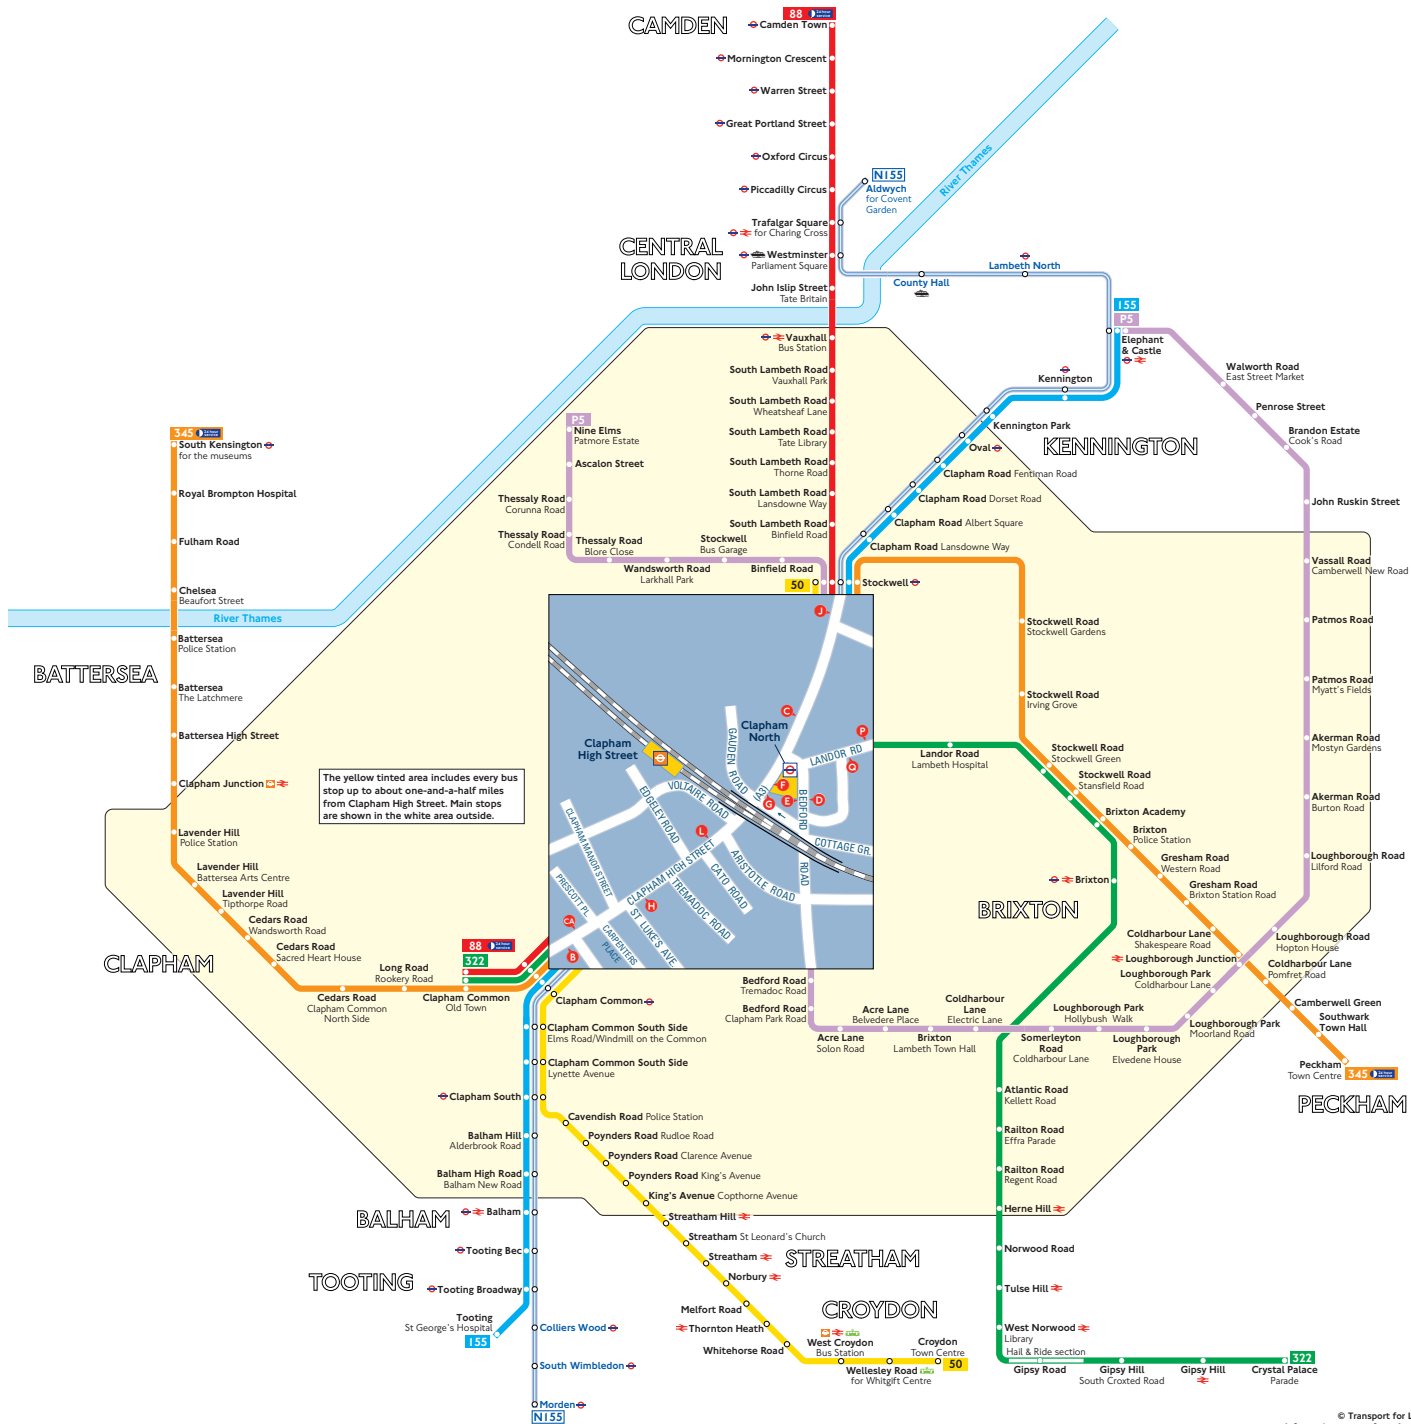

Buses from Clapham High Street

Key

- 50 Day buses in black
- N155 Night buses in blue
- Connections with London Underground
- Connections with London Overground
- Connections with National Rail
- Connections with river boats
- Connections with Tramlink

Red discs show the bus stop you need for your chosen bus service. The disc  appears on the top of the bus stop in the street (see map of town centre in centre of diagram).

Route finder

Day buses including 24-hour services

Bus route	Towards	Bus stops
50	Croydon	B G H
	Stockwell	C CA J L
88	Camden Town	C CA J L
	Clapham Common	B G H
155	Elephant & Castle	C CA J L
	Tooting	B G H
322	Clapham Common	B D H O
	Crystal Palace	CA L P
345	Peckham	C CA J L
	South Kensington	B F H
P5	Elephant & Castle	D
	Nine Elms	C E J

Night buses

Bus route	Towards	Bus stops
N155	Aldwych	C CA J L
	Morden	B G H