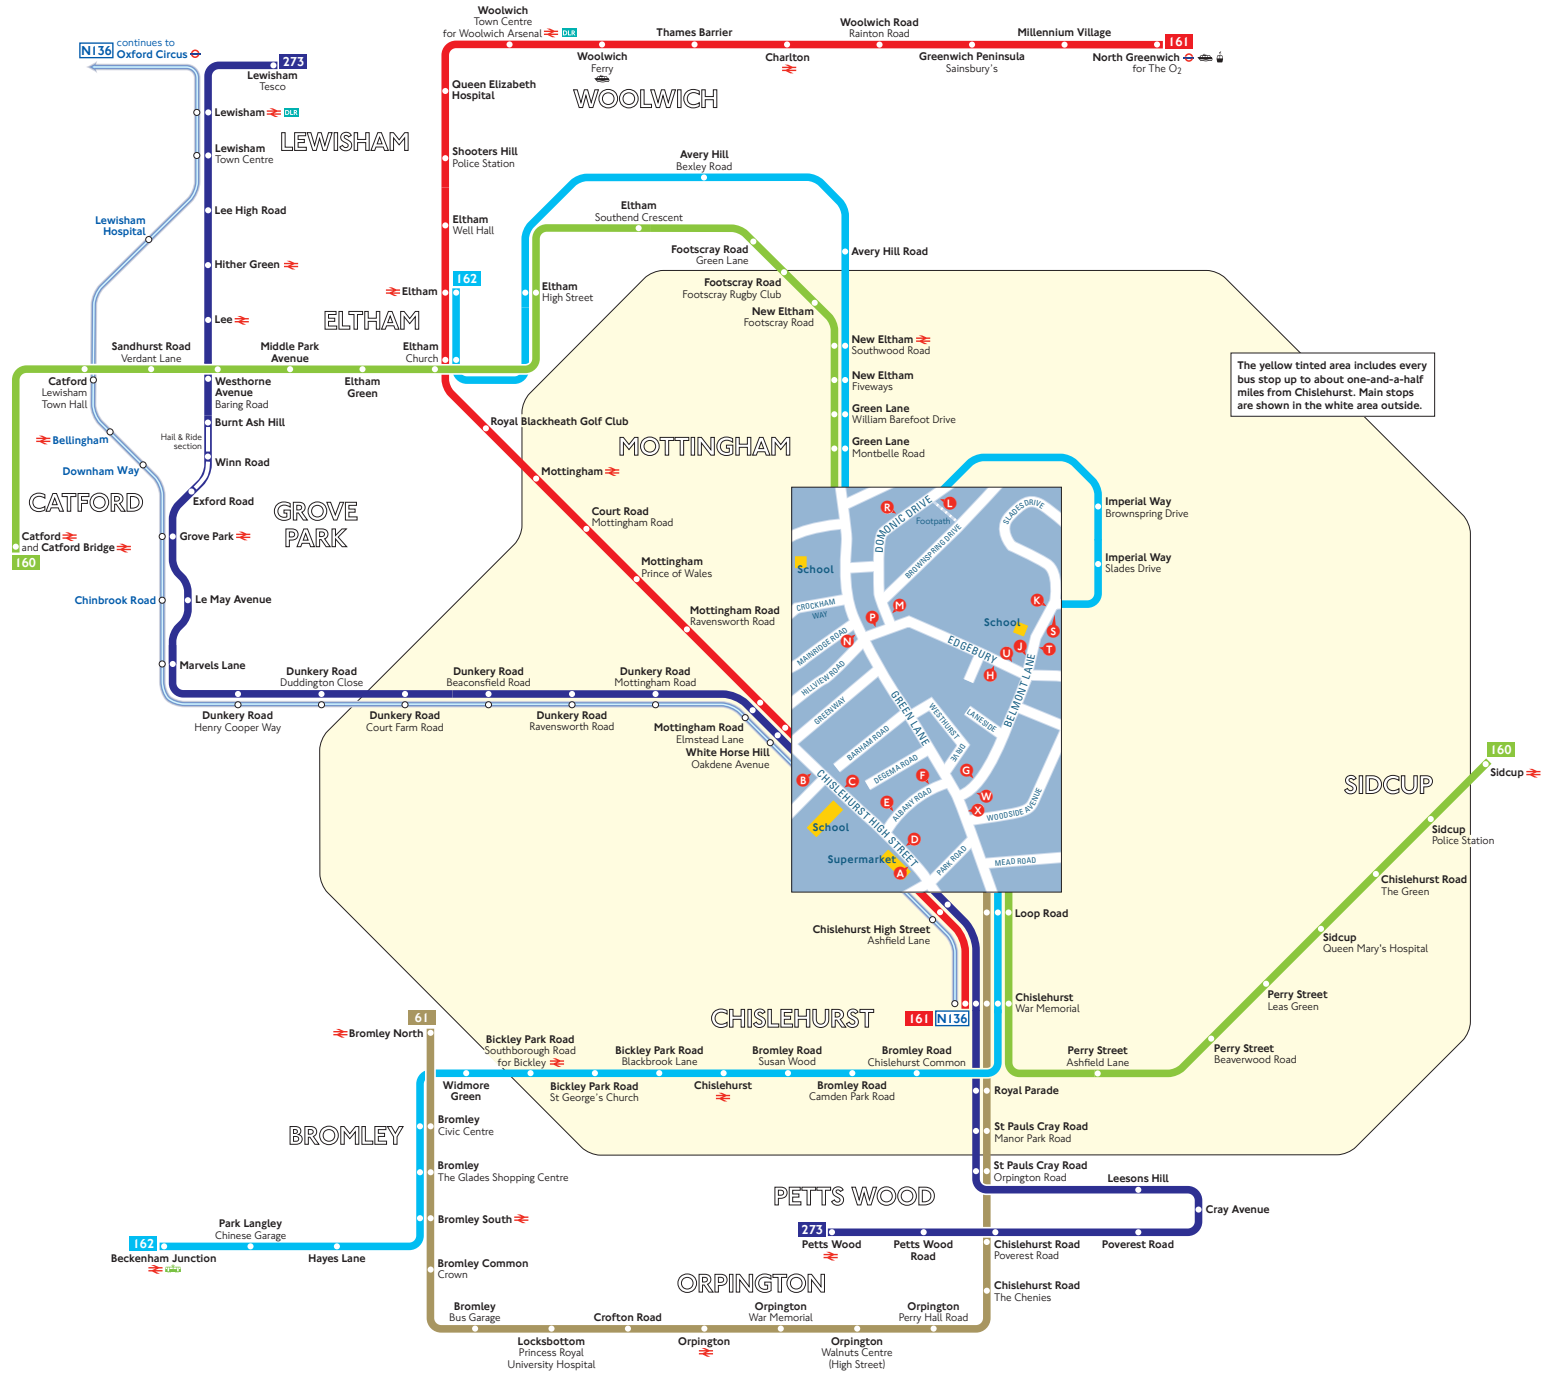

Buses from Chislehurst

Route finder

Day buses

Bus route	Towards	Bus stops
61	Bromley North	X
160	Catford	A E F G H N
	Sidcup	P U W
161	Chislehurst War Memorial	C D
	North Greenwich	A B
162	Beckenham Junction	P R S T W
	Eltham	A E F G J K L M N
273	Lewisham	A B
	Petts Wood	C D

Night buses

Bus route	Towards	Bus stops
N136	Chislehurst War Memorial	C D
	Oxford Circus	A B