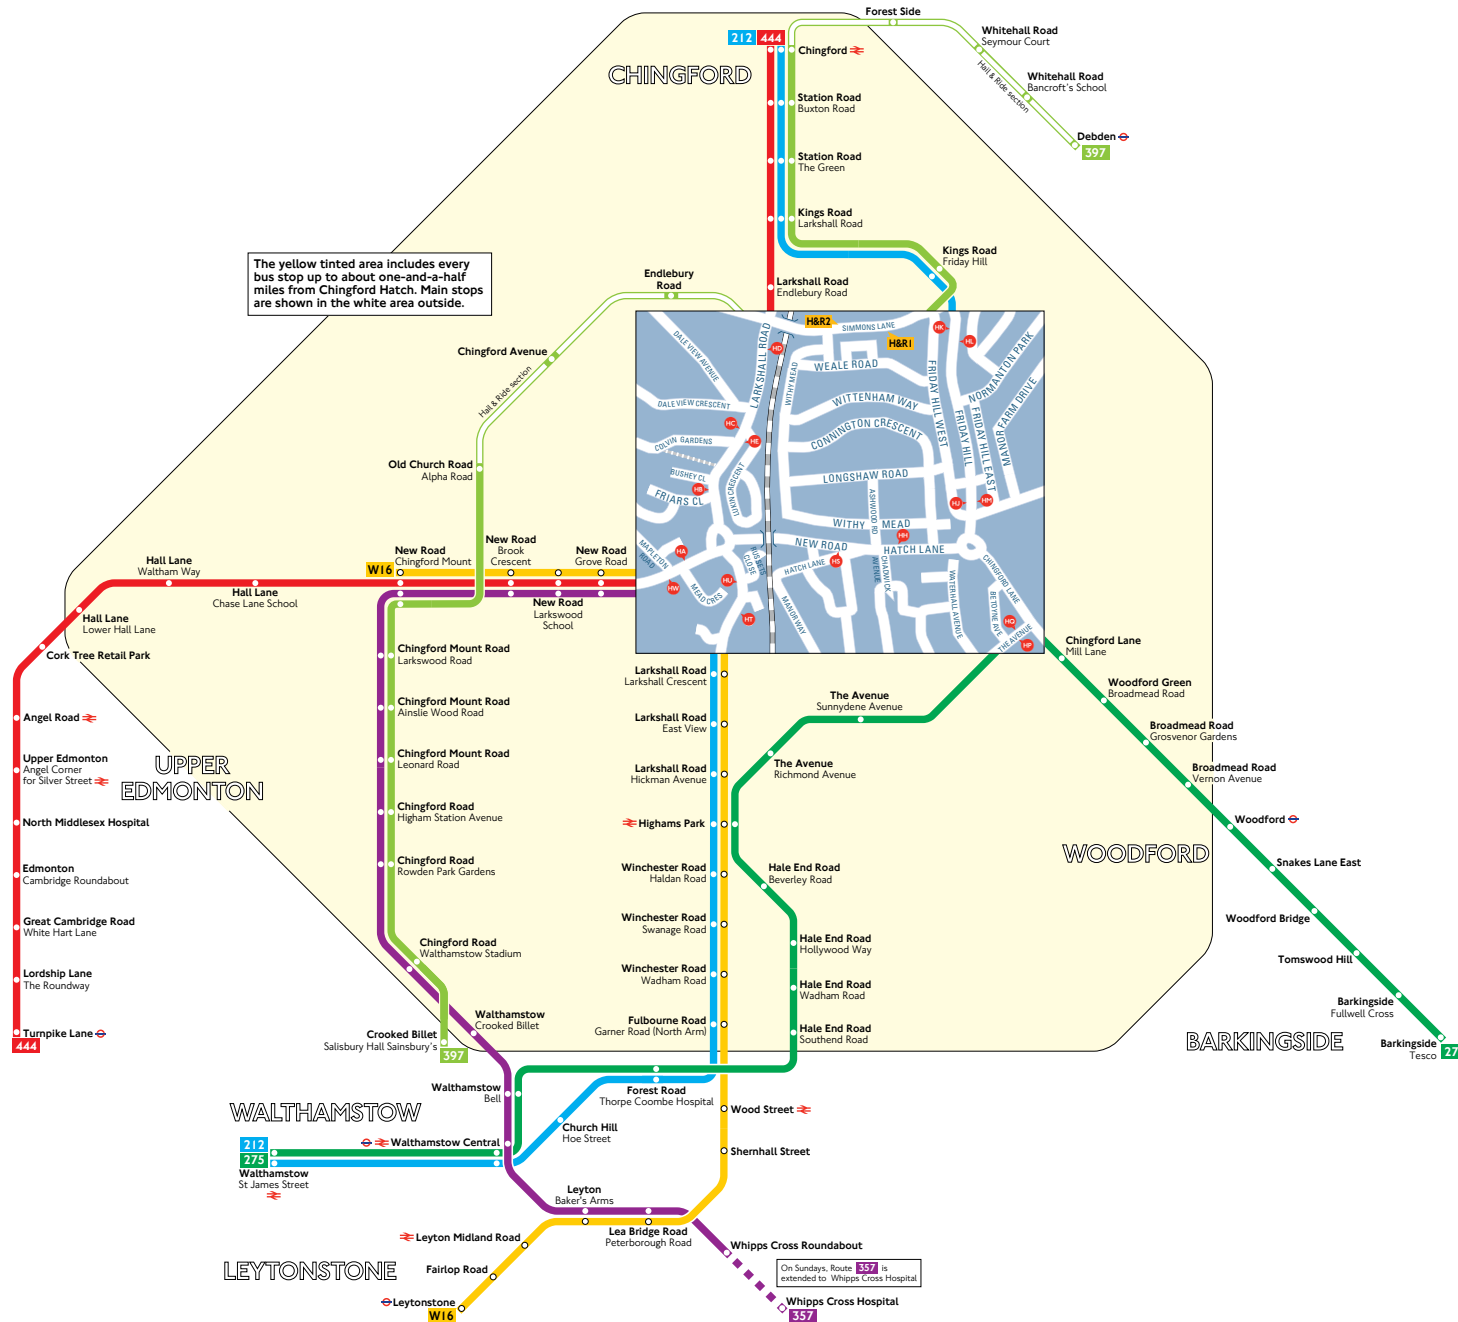

# Buses from Chingford Hatch

## Route finder

### Day buses

Bus route	Towards	Bus stops
<b>212</b>	Chingford	HH, HU, HK, HU
	Walthamstow	HL, HM, HS, HT
<b>275</b>	Barking	HC
	Walthamstow	HP
<b>357</b>	Whipps Cross Hospital ▼	EB, HS, HW
	Whipps Cross Roundabout	
<b>397</b>	Crooked Billet	H&R1
	Debden	H&R2
<b>444</b>	Chingford	HA, HB, HC
	Turnpike Lane	HD, HE, HW
<b>W16</b>	Chingford Mount	HU, HW
	Leytonstone	HA, HT