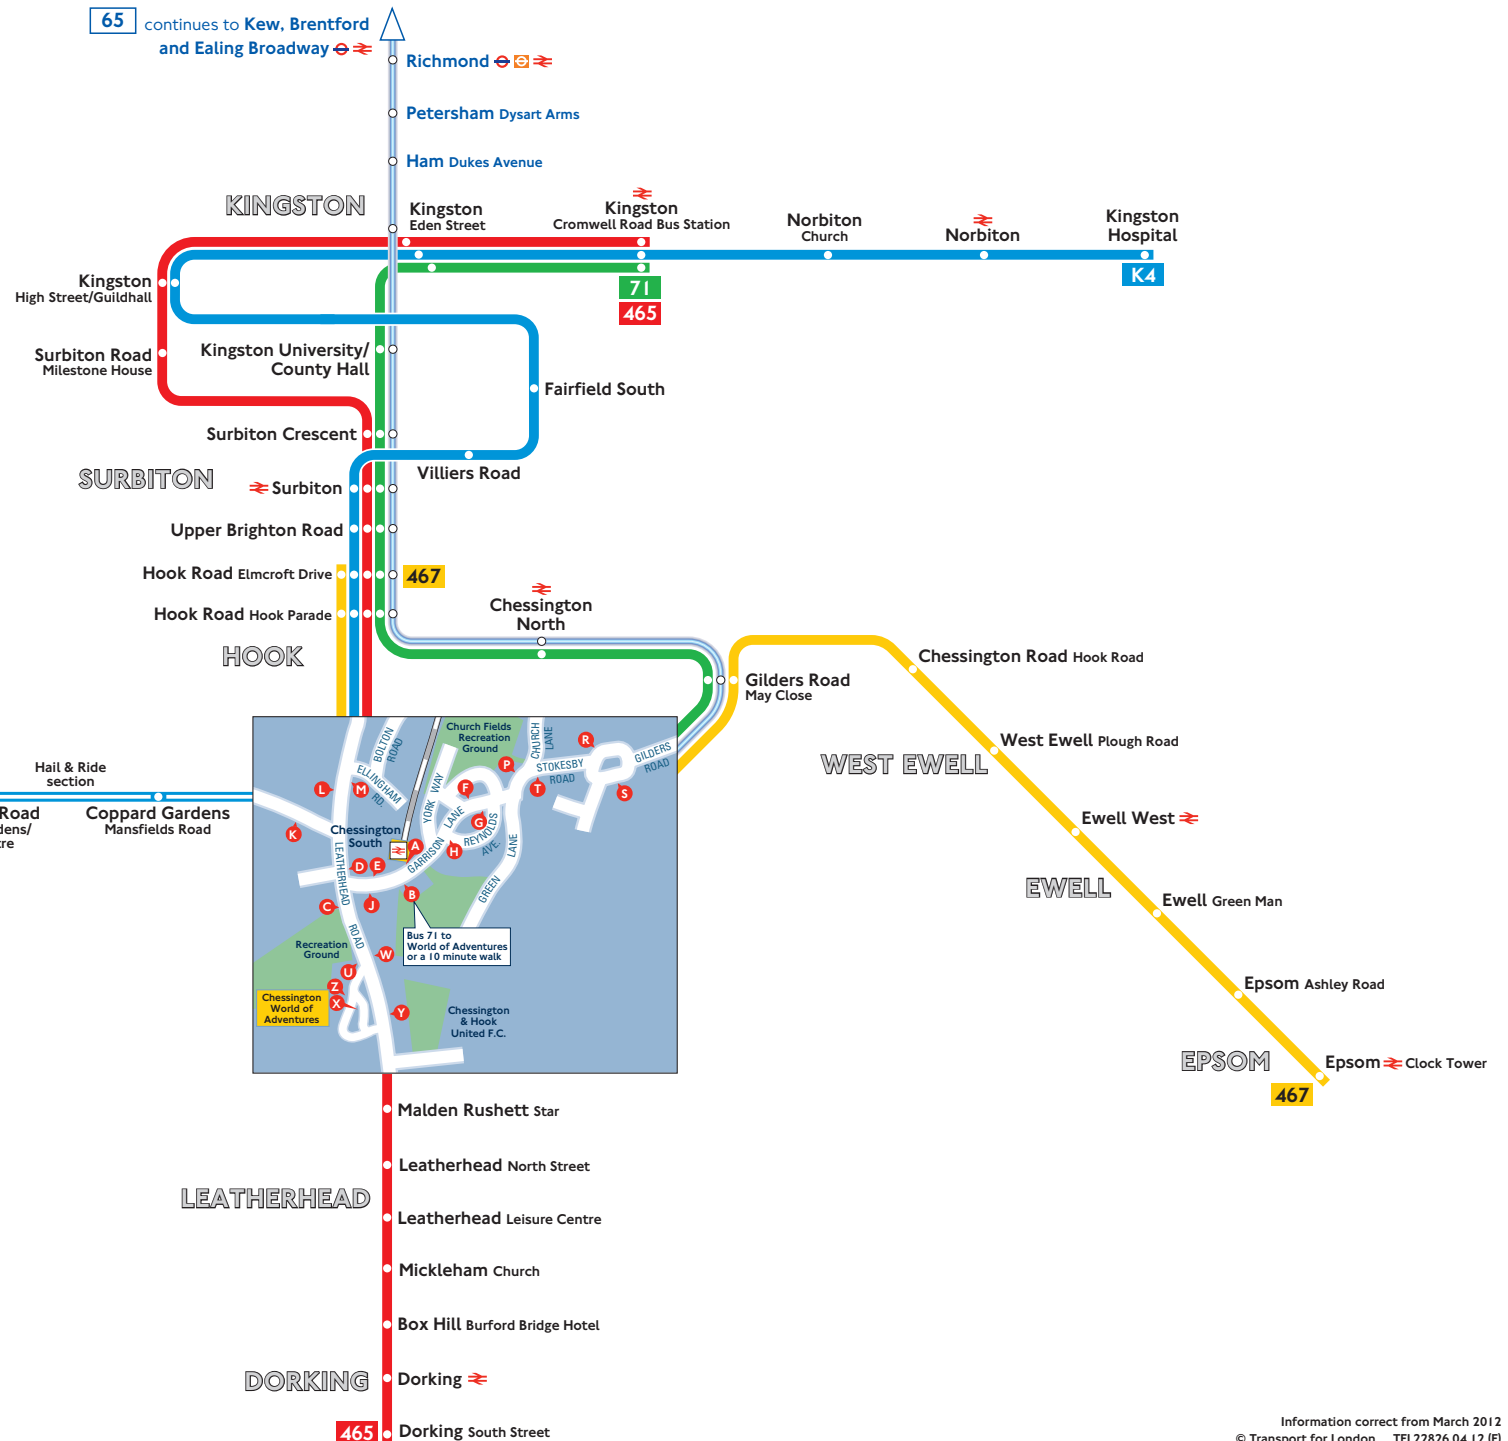

Buses from Chessington South and World of Adventures

Route finder

Day buses

Bus route	Towards	Bus stops
71	Kingston	A, C, E, F P, R, U, Z
465	Dorking Kingston	D, M, W, Y C, L, U, X
467	Epsom + Hook +	A, D, E, F M, P, R B, G, H, J L, S, T
K4	Kingston Hospital ★ Mansfield Estate ★	L K, M

Chessington World of Adventures is about a 10 minute walk from Chessington South Station, or you can take bus route

71 from stop B

+ Mondays to Saturdays except evenings

★ Mondays to Saturdays only

Night buses

Bus route	Towards	Bus stops
65	Ealing Broadway	A, C, E, F P, R, U, Z