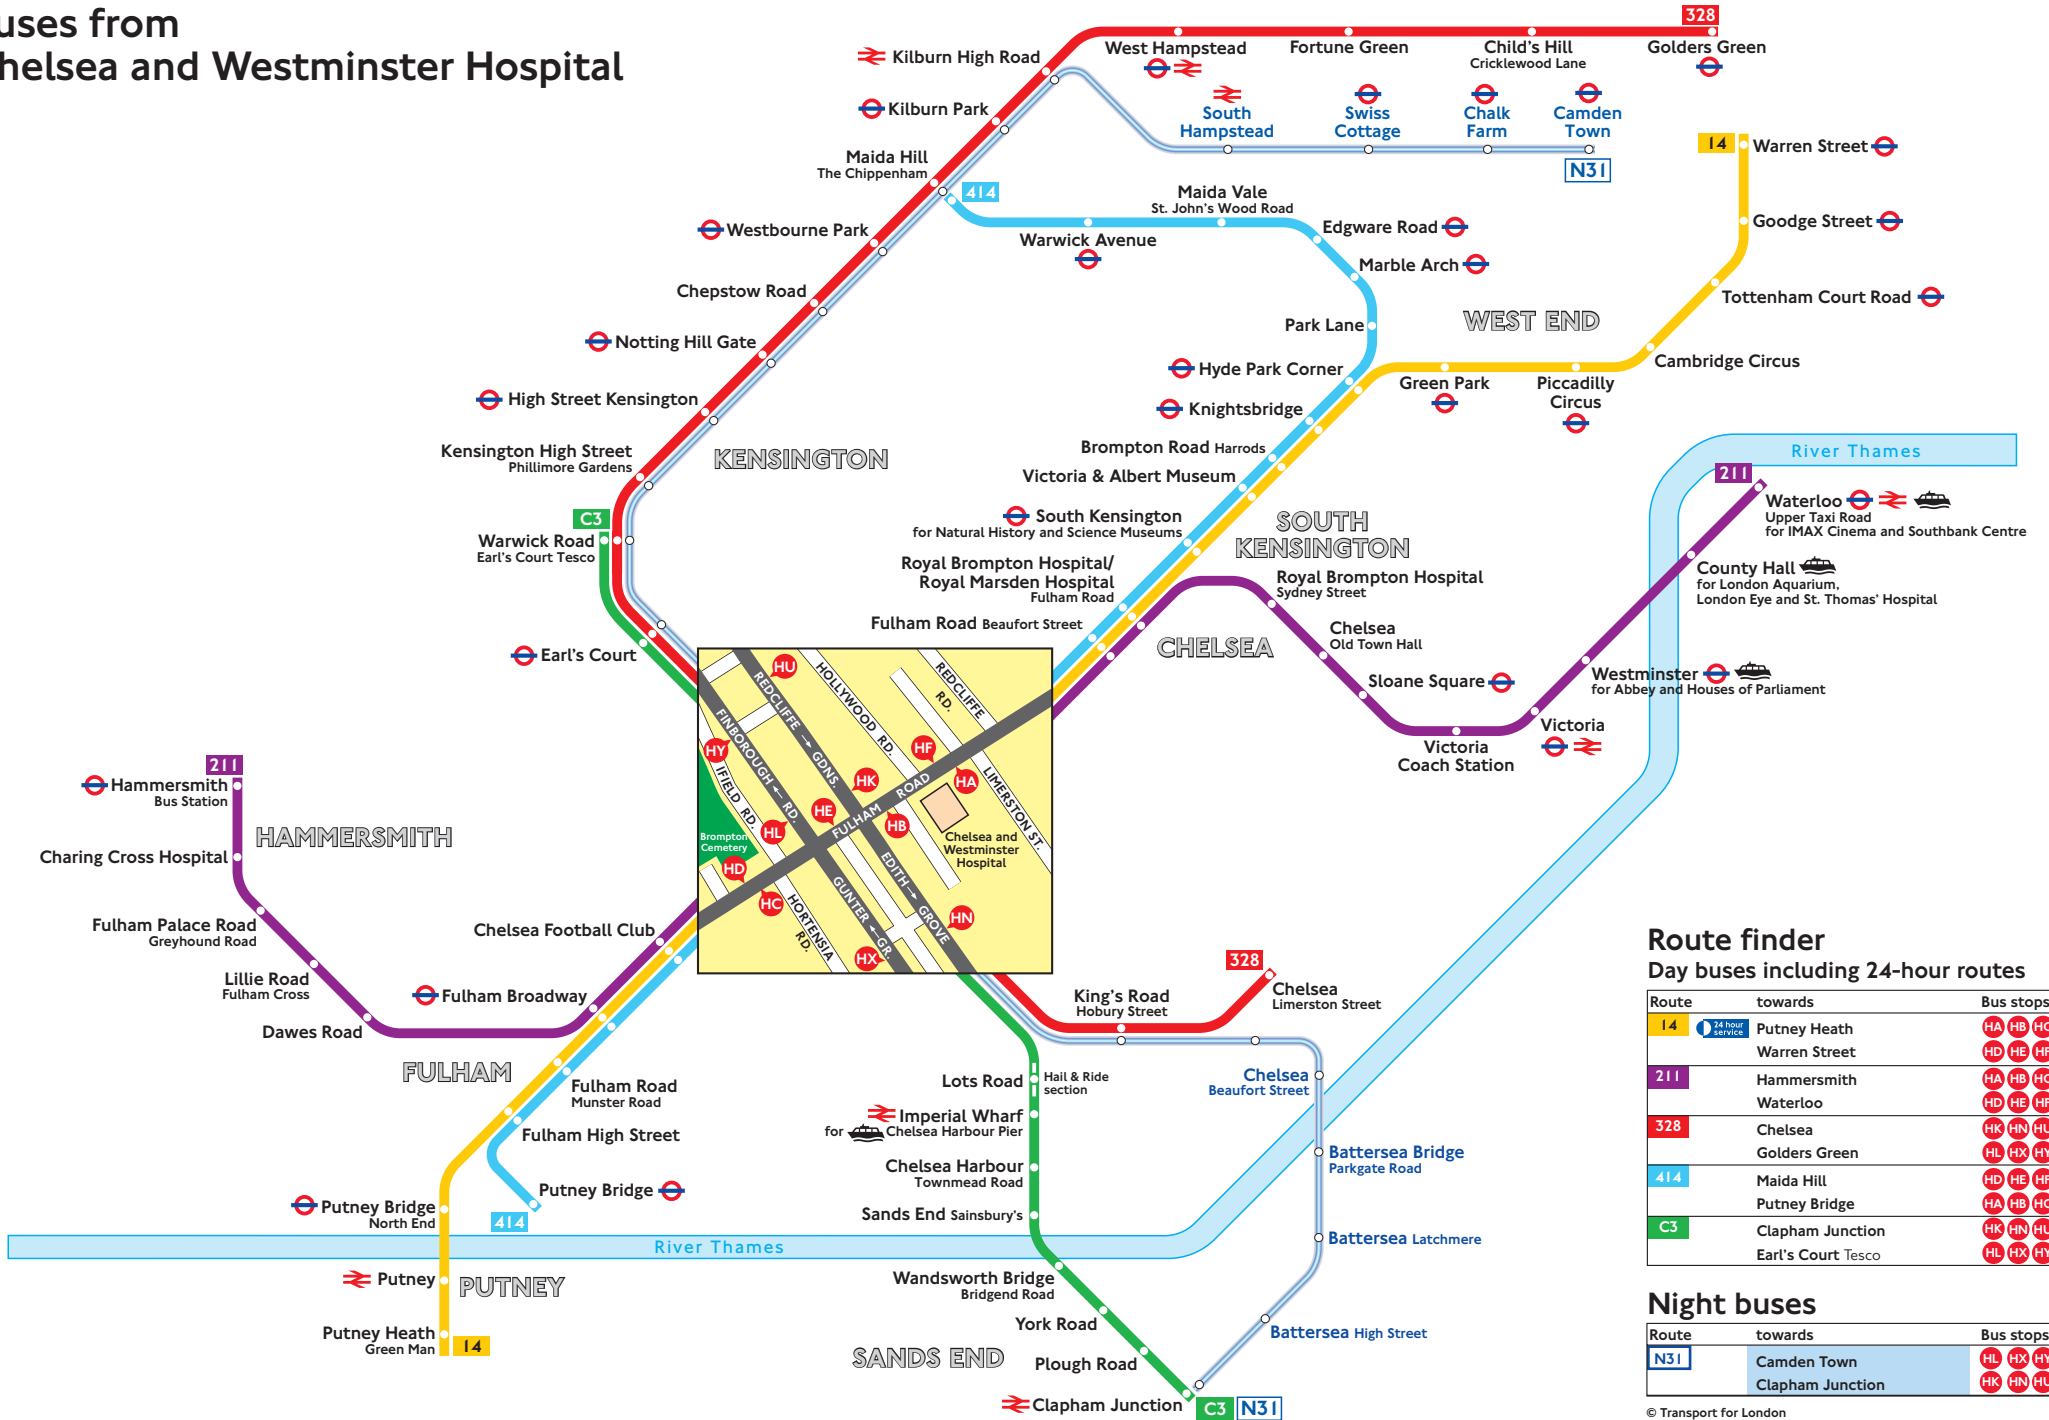

# Buses from Chelsea and Westminster Hospital

## Route finder

Day buses including 24-hour routes

Route	towards	Bus stops
14	Putney Heath	HA HB HC
	Warren Street	HD HE HF
211	Hammersmith	HA HB HC
	Waterloo	HD HE HF
328	Chelsea	HK HN HU
	Golders Green	HL HX HY
414	Maida Hill	HD HE HF
	Putney Bridge	HA HB HC
C3	Clapham Junction	HK HN HU
	Earl's Court Tesco	HL HX HY

## Night buses

Route	towards	Bus stops
N31	Camden Town	HL HX HY
	Clapham Junction	HK HN HU

© Transport for London  
Information correct from February 2010