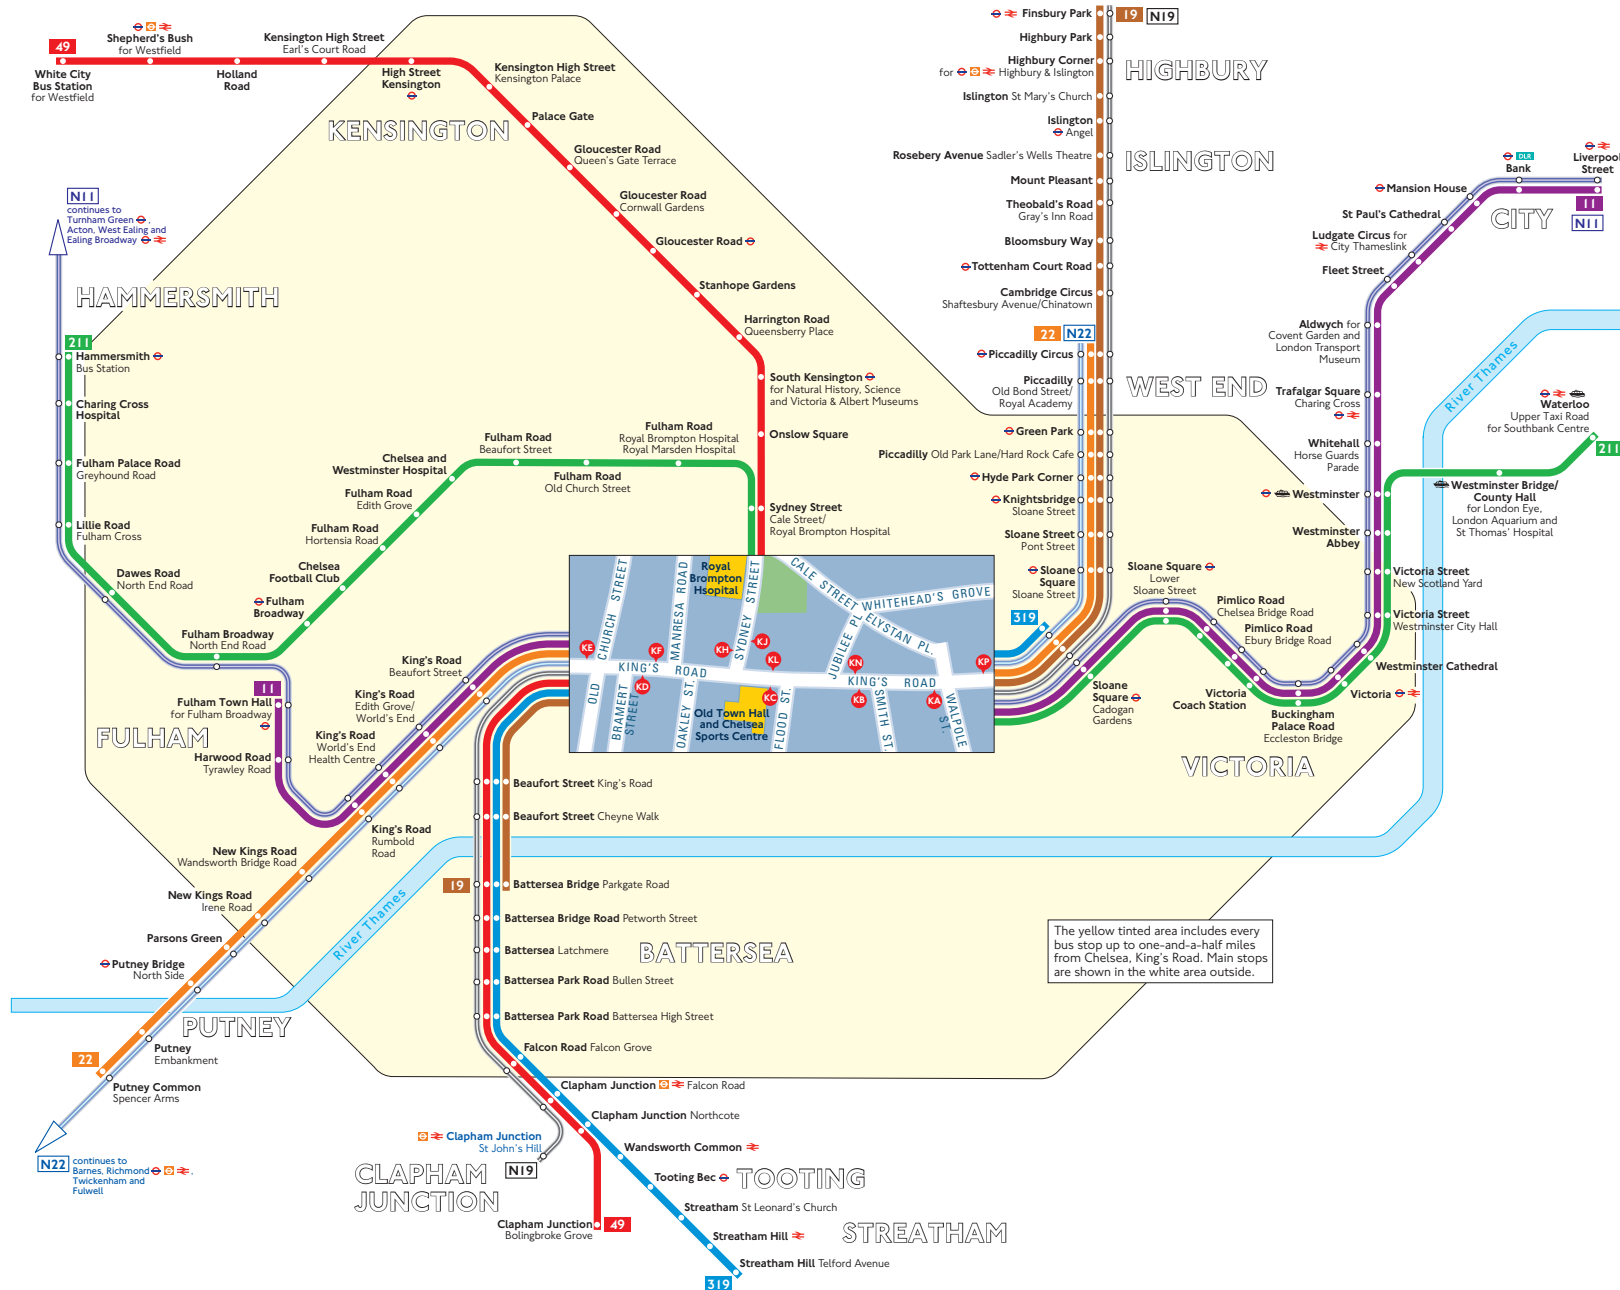

Buses from Chelsea, King's Road

Key

- Connections with London Underground
- Connections with London Overground
- Connections with National Rail
- Connections with Docklands Light Railway
- Connections with river boats

Red discs show the bus stop you need for your chosen bus service. Lettered discs appear on the top of the bus stop in the street (see map of town centre in centre of diagram). Where numbers are shown, these are for reference only and do not appear on the actual stops.

Route finder

Day buses

Bus route	Towards	Bus stops
11	Fulham Broadway	KA KB KC KD
	Liverpool Street	KE KF KL KN KP
19	Battersea Bridge	KA KB KC KD
	Finsbury Park	KE KF KL KN KP
22	Piccadilly Circus	KE KF KL KN KP
	Putney Common	KA KB KC KD
49	Clapham Junction	KD KJ
	White City	KE KF KH
211	Hammersmith	KA KB KC KH
	Waterloo	KJ KL KN KP
319	Sloane Square	KE KF KL KN KP
	Streatham Hill	KA KB KC KD

Night buses

Bus route	Towards	Bus stops
N11	Liverpool Street	KE KF KL KN KP
	Ealing Broadway	KA KB KC KD
N19	Clapham Junction	KA KB KC KD
	Finsbury Park	KE KF KL KN KP
N22	Fulwell	KA KB KC KD
	Piccadilly Circus	KE KF KL KN KP