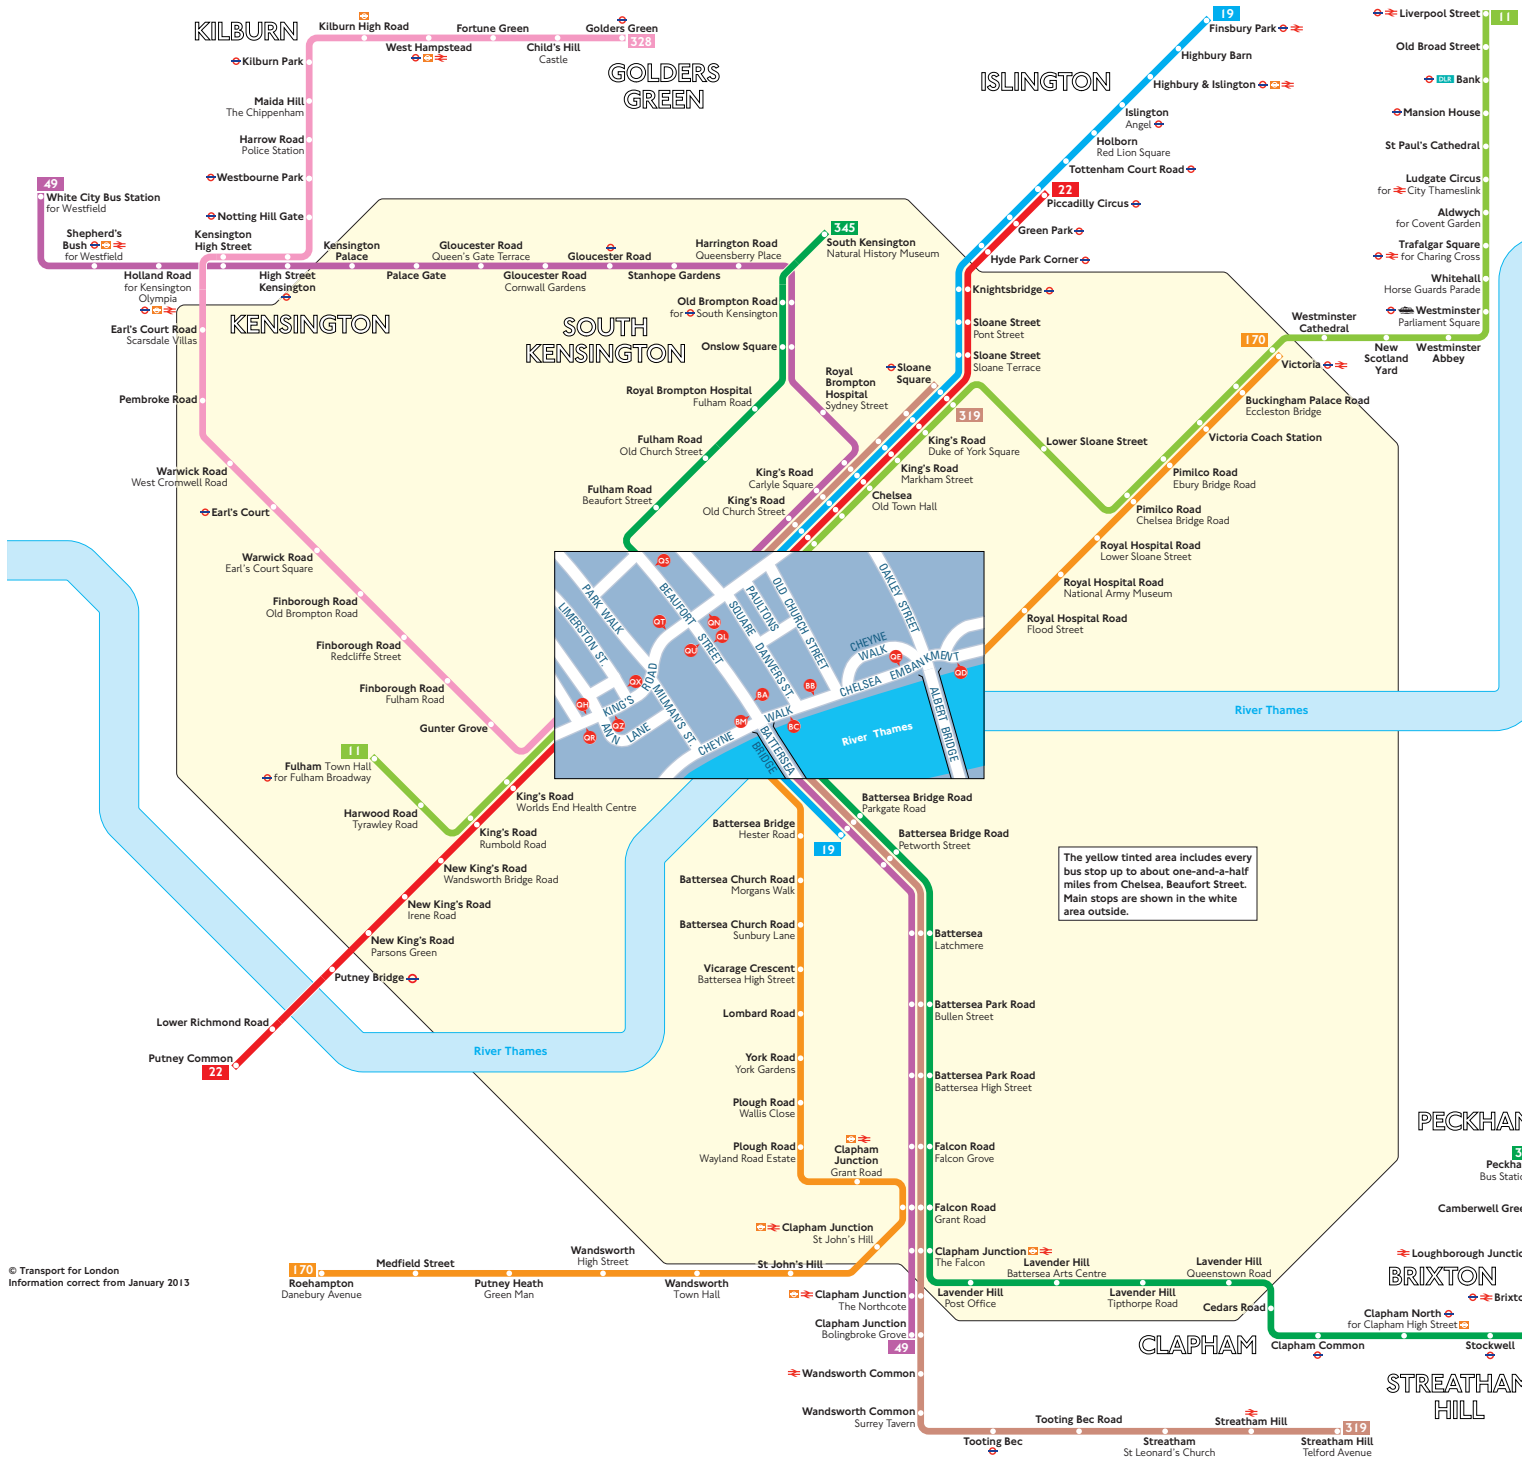

Buses from Chelsea, Beaufort Street

Key

- 11 Day buses in black
- N11 Night buses in blue
- Connections with London Underground
- Connections with London Overground
- Connections with National Rail
- DLR Connections with Docklands Light Railway
- Connections with river boats
- Stop **OX** is not served before 0630 and after 2300

A Red discs show the bus stop you need for your chosen bus service. The disc **A** appears on the top of the bus stop in the street (see map of town centre in centre of diagram).

Route finder

Day buses including 24-hour services

Bus route	Towards	Bus stops
11	Fulham Broadway	OX OY
	Liverpool Street	OH OT
19	Battersea Bridge	BA BL
	Finsbury Park	BP BK
22	Piccadilly Circus	OH OT
	Putney Common	OK OL
49	Clapham Junction	BA BL
	White City	WM WK
170	Roehampton	RC RD
	Victoria	VB VD
319	Sloane Square	SM SN
	Streatham Hill	SH SK
328	Golders Green	GR GX
345	Peckham	PA PL PS
	South Kensington	SK SL

Night buses

Bus route	Towards	Bus stops
N11	Eating Broadway	OX OY
	Liverpool Street	OH OT
N19	Clapham Junction	BA BL
	Finsbury Park	BP BK
N22	Fulwell	OH OT
	Piccadilly Circus	OH OT
N31	Camden Town	BA BL
	Clapham Junction	BA BL