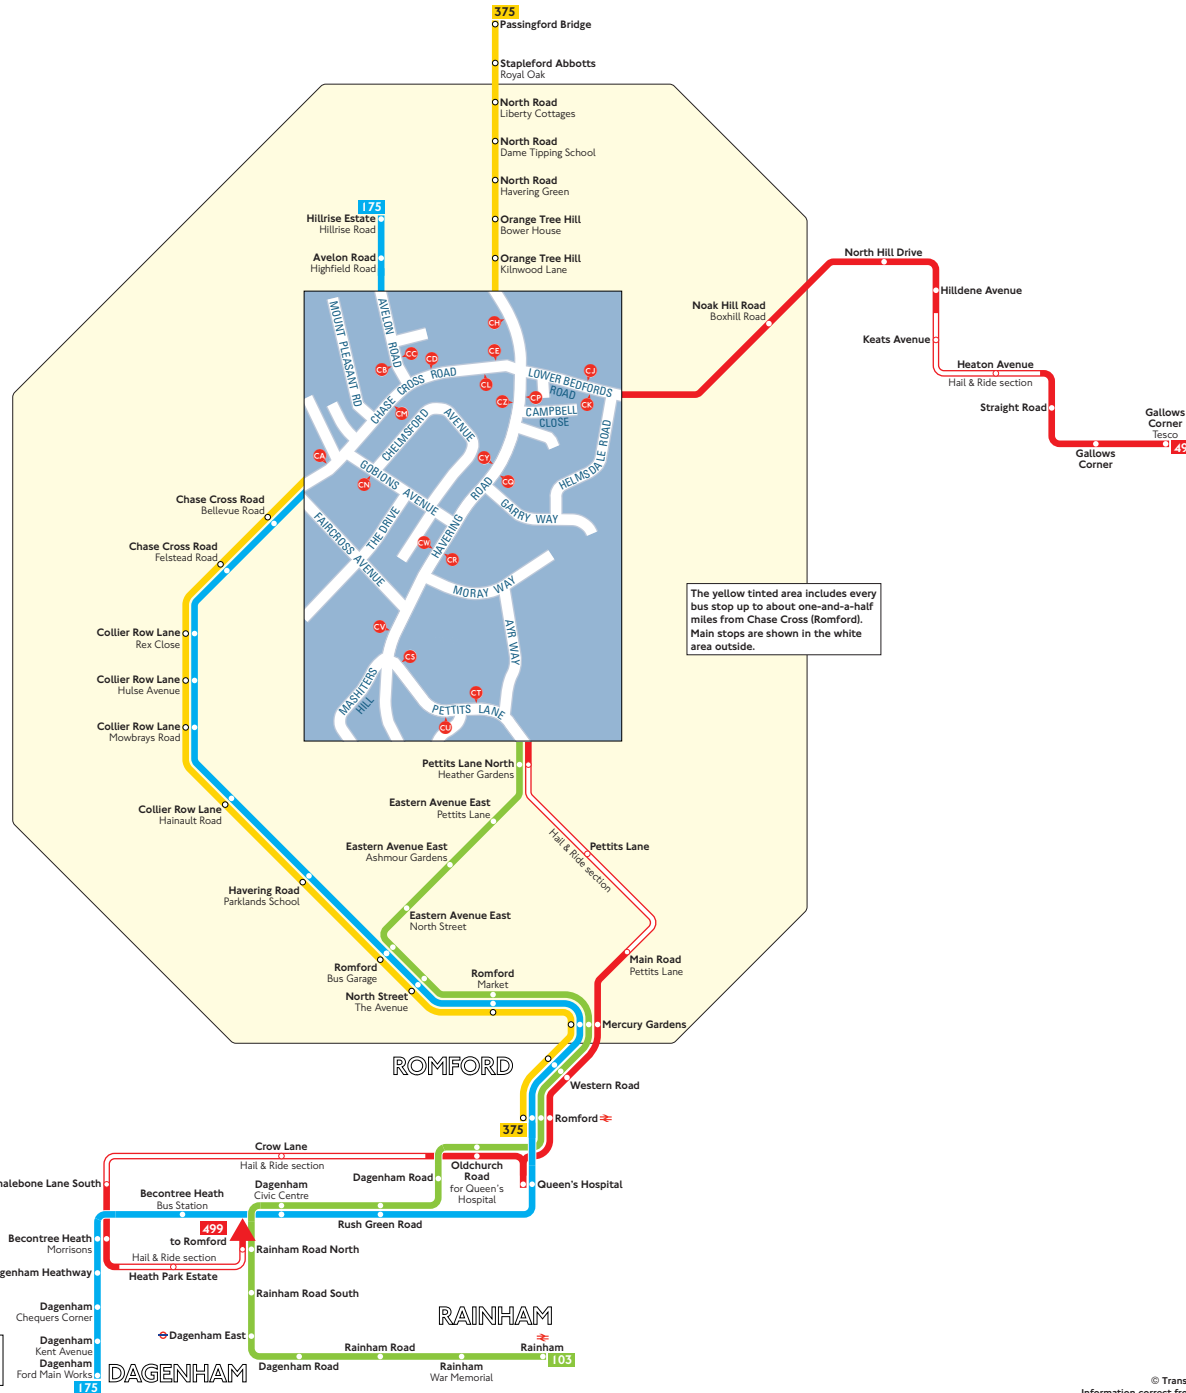

Buses from Chase Cross (Romford)

Key

- Connections with London Underground
- Connections with National Rail
- Mondays to Fridays except late evenings and Saturday early mornings only
- Mondays to Saturdays except evenings

A

Red discs show the bus stop you need for your chosen bus service. The disc **A** appears on the top of the bus stop in the street (see map of town centre in centre of diagram).

Route finder

Day Buses

Bus route	Towards	Bus stops
103	Rainham	CE CP CC CR CS CT
175	Dagenham Ford's Main Works ✖	CC CH
	Hillrise Estate	CA CB
375	Passingford Bridge †	CA CD CH
	Romford †	CL CH
499	Heath Park Estate	CK CP CC CR CS CT
	Gallows Corner	CJ CU CV CW CY CZ