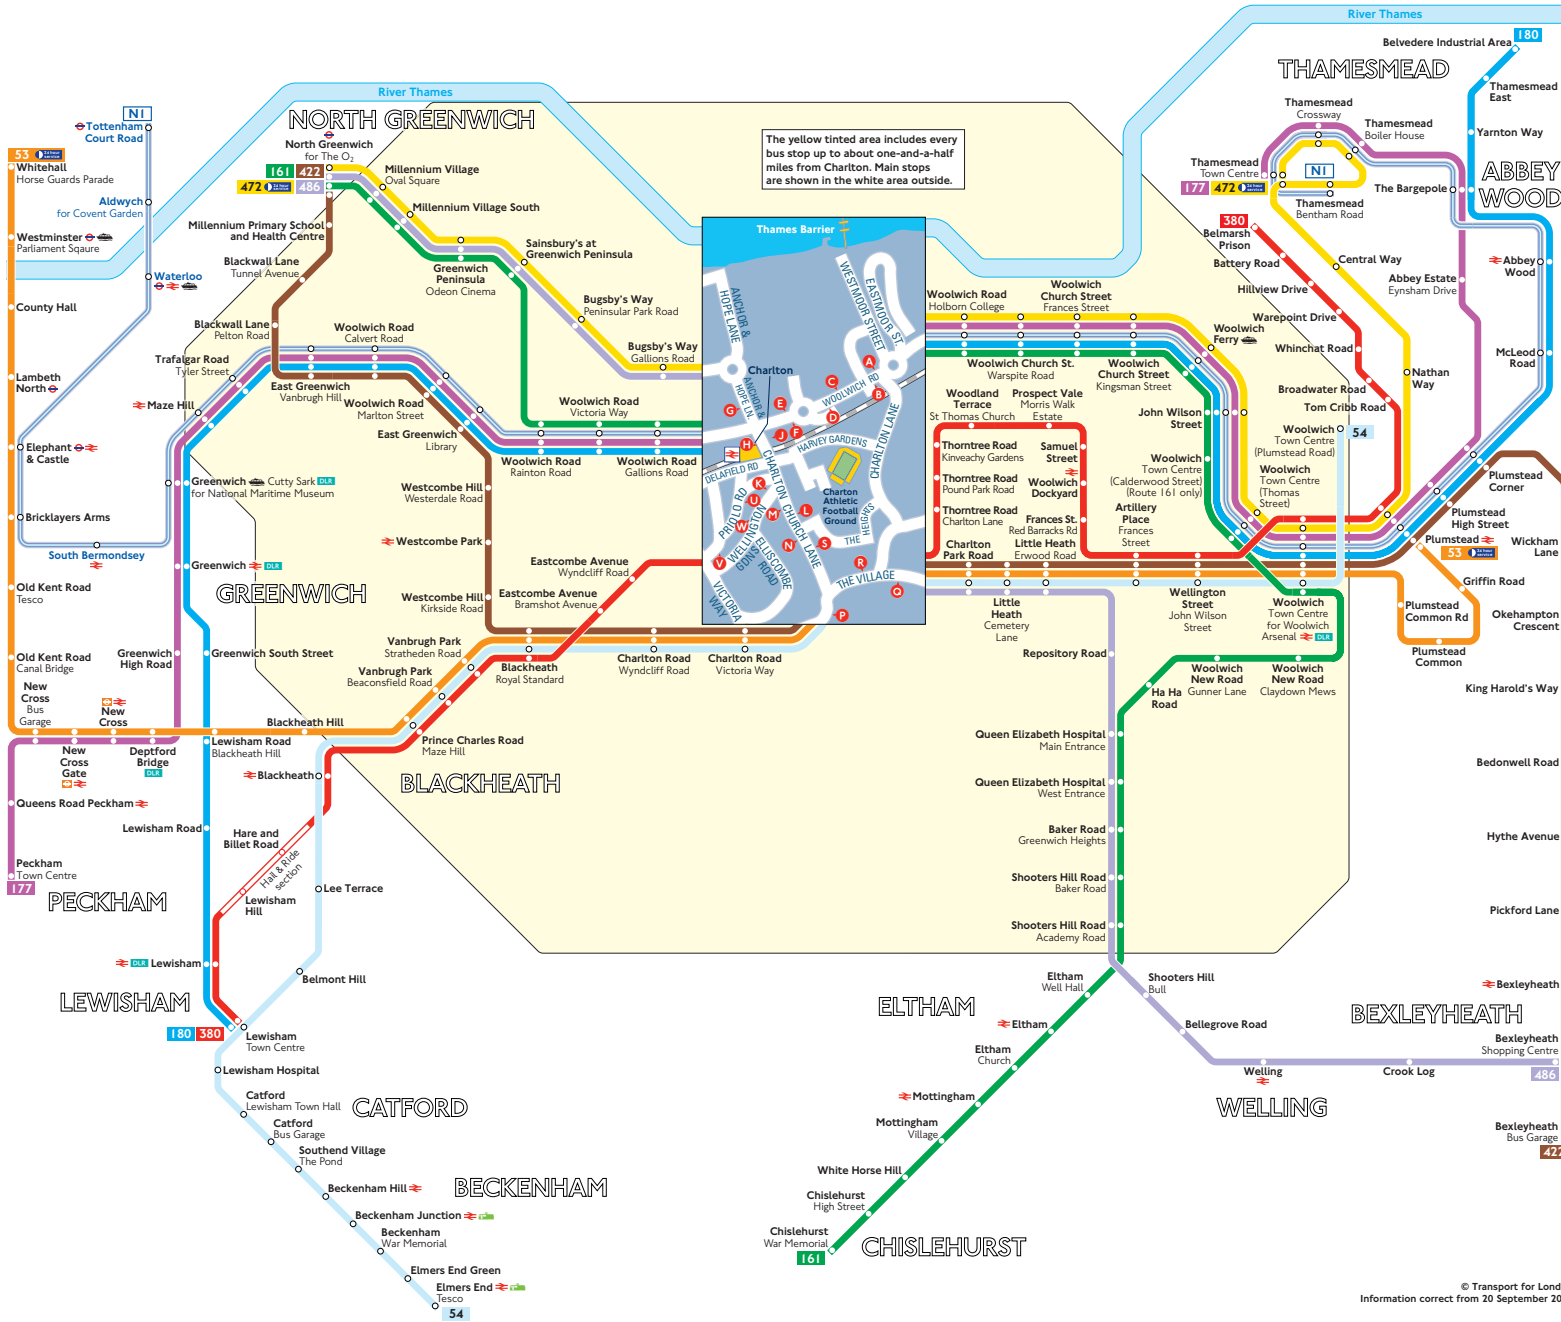

Buses from Charlton

Key

- 53 Day buses in black
- NI Night buses in blue
- Connections with London Underground
- Connections with London Overground
- Connections with National Rail
- Connections with Docklands Light Railway
- Connections with river boats
- Connections with Tramlink

A Red discs show the bus stop you need for your chosen bus service. The disc **A** appears on the top of the bus stop in the street (see map of town centre in centre of diagram).

Route finder

Day buses including 24-hour routes

Bus route	Towards	Bus stops
53	Plumstead	R
	Whitehall	P O
54	Elmers End	P O
	Woolwich	R
161	Chislehurst	A C E
	North Greenwich	B D F
177	Peckham	B D F
	Thamesmead	A C E
180	Belvedere	A C E
	Lewisham	B D F
380	Belmarsh	K L R S W
	Lewisham	M N O U V
422	Bexleyheath	R
	North Greenwich	P O
472	North Greenwich	B D G
	Thamesmead	A C E
486	Bexleyheath	J L R S
	North Greenwich	G H I Q

Night buses

Bus route	Towards	Bus stops
NI	Thamesmead	A C E
	Tottenham Court Road	B D F