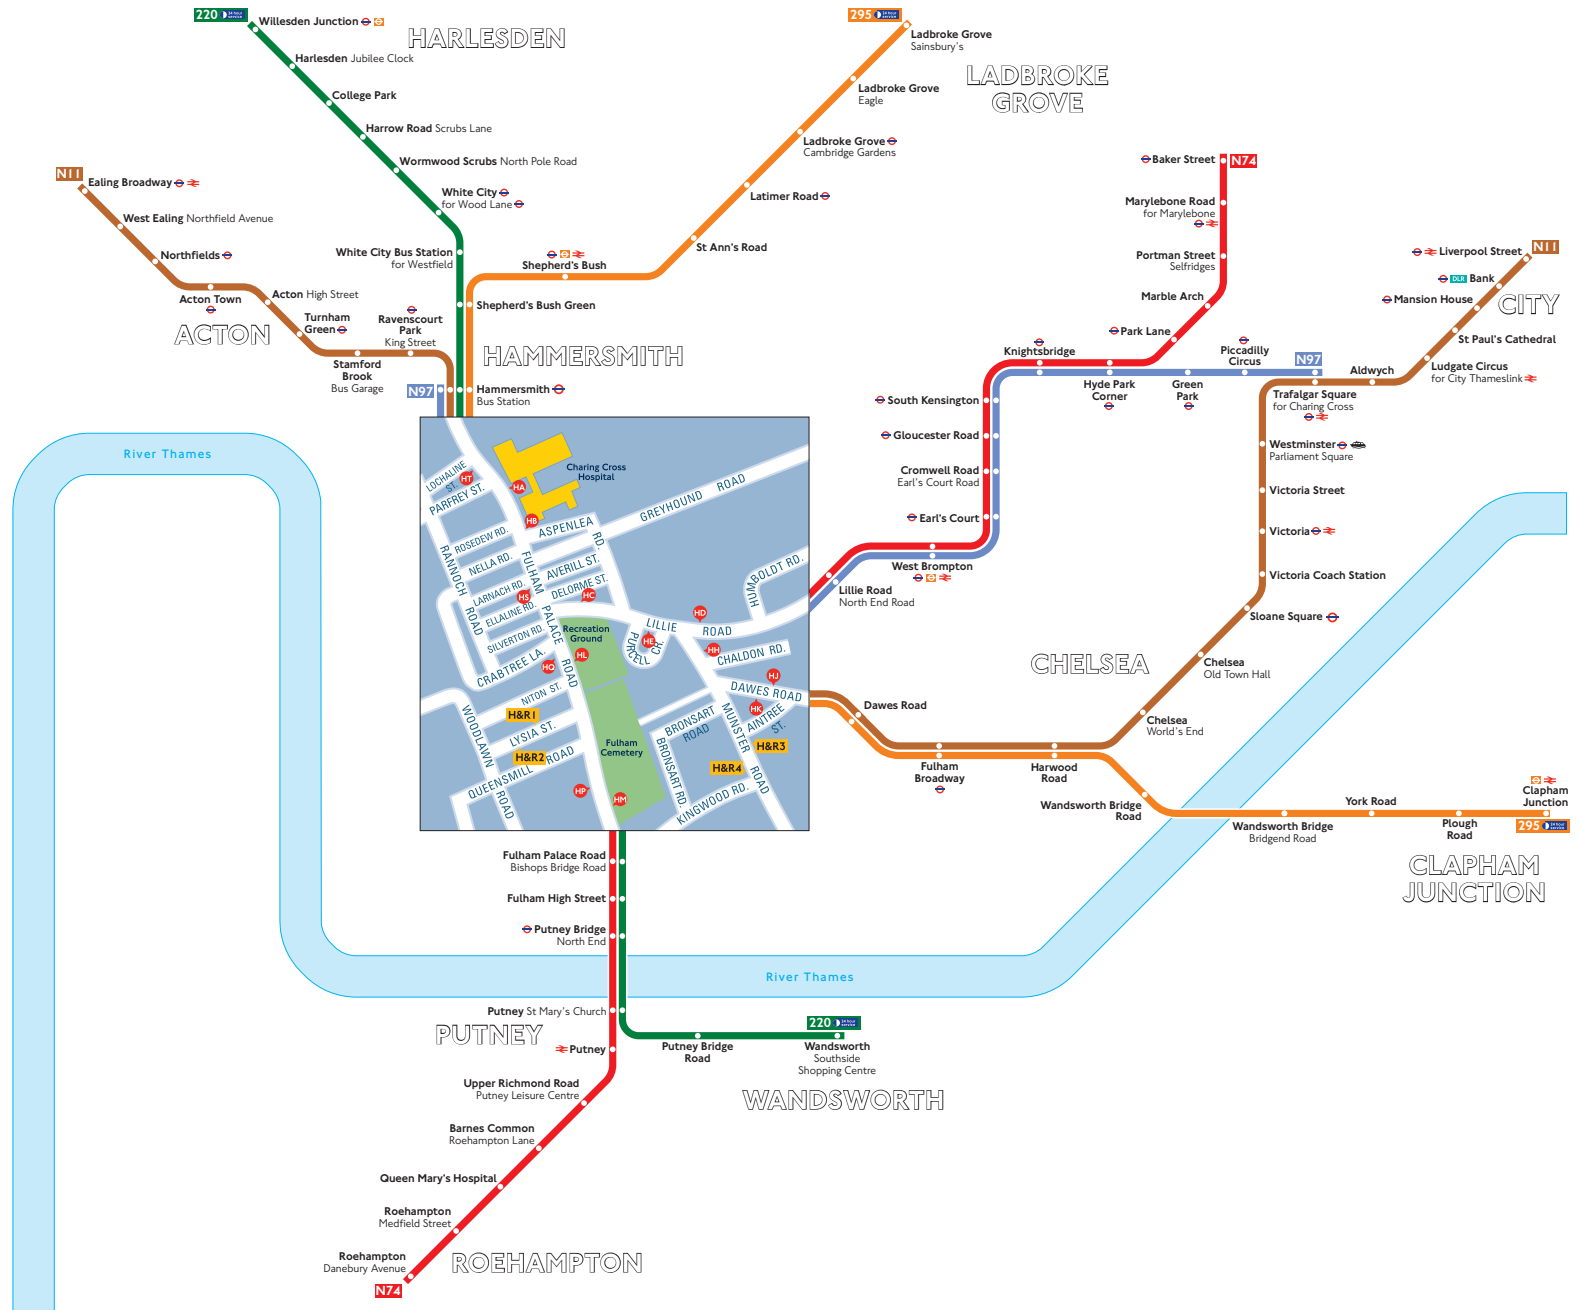

Night buses from Charing Cross Hospital

Key

-  Connections with London Underground
-  Connections with London Overground
-  Connections with National Rail
-  Connections with Docklands Light Railway
-  Connections with river boats

 Red discs show the bus stop you need for your chosen bus service. The disc  appears on the top of the bus stop in the street (see map of town centre in centre of diagram).

Route finder

Night buses including 24-hour services

Bus route	Towards	Bus stops
220 	Harlesden	    
	Wandsworth	    
295 	Clapham Junction	     
	Ladbroke Grove	   
N11	Ealing Broadway	   
	Liverpool Street	     
N74	Baker Street	    
	Roehampton	   
N97	Hammersmith	   
	Trafalgar Square	    