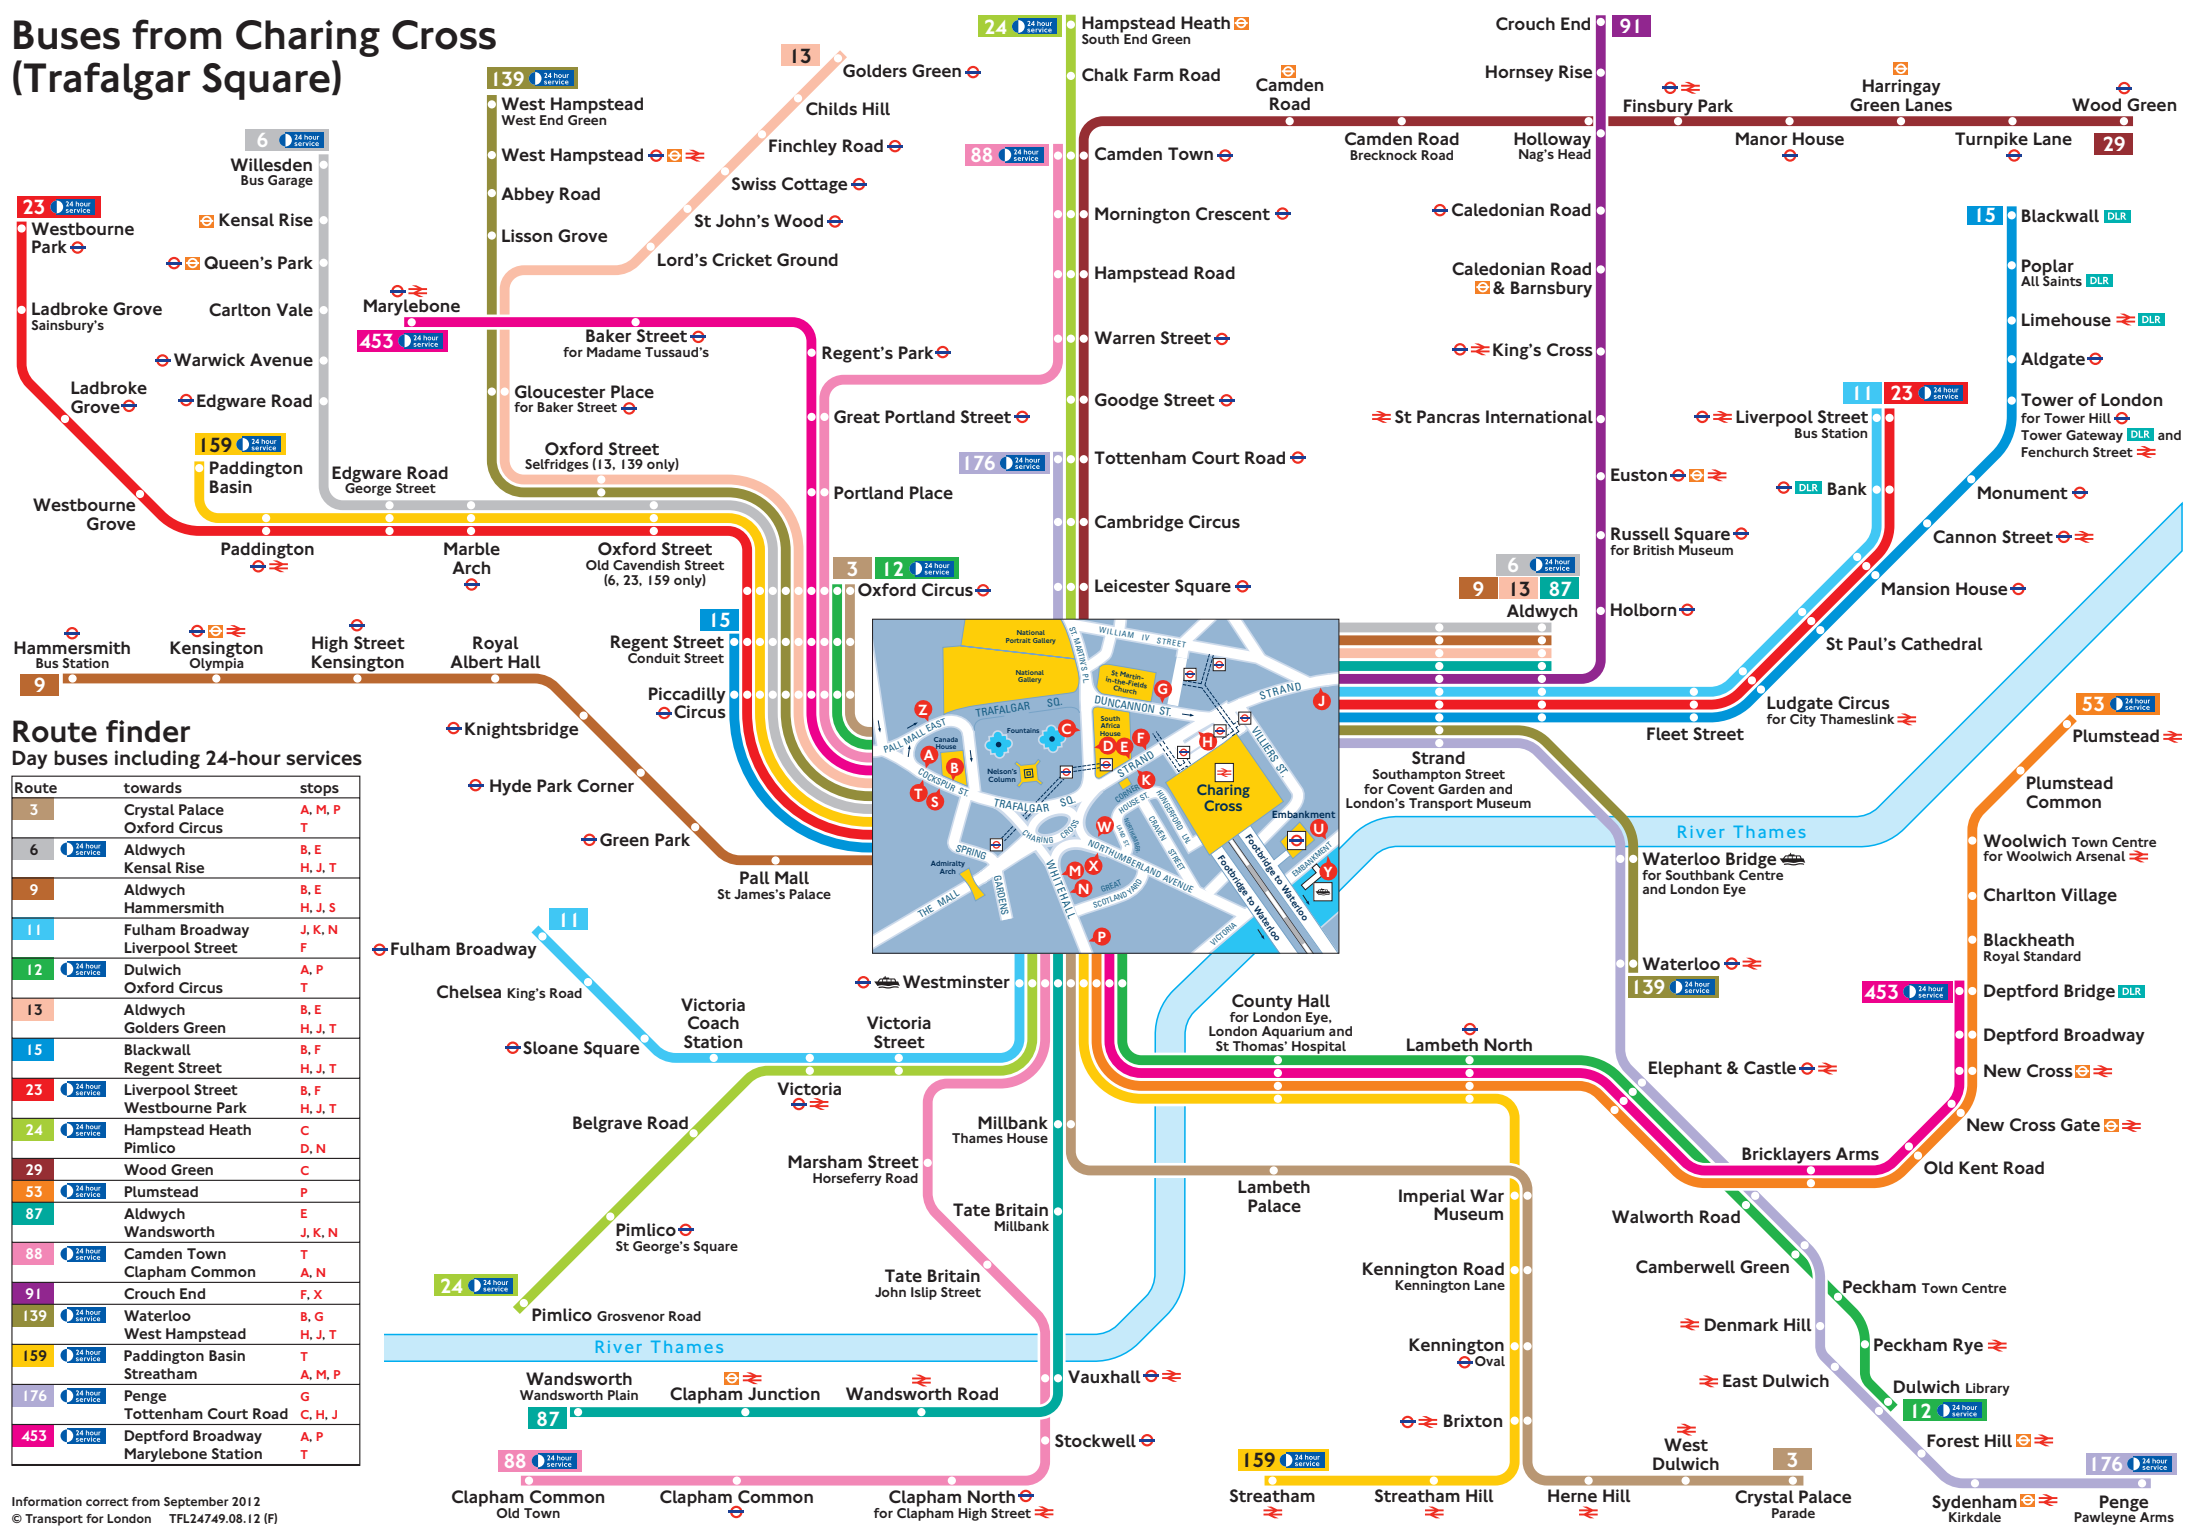

# Buses from Charing Cross (Trafalgar Square)

## Route finder

Day buses including 24-hour services

Route	towards	stops
3	Crystal Palace Oxford Circus	A, M, P T
6	Aldwych Kensal Rise	B, E H, J, T
9	Aldwych Hammersmith	B, E H, J, S
11	Fulham Broadway Liverpool Street	F, J, K, N F
12	Dulwich Oxford Circus	A, P T
13	Aldwych Golders Green	B, E H, J, T
15	Blackwall Regent Street	B, F H, J, T
23	Liverpool Street Westbourne Park	B, F H, J, T
24	Hampstead Heath Pimlico	C D, N
29	Wood Green	C
53	Plumstead	P
87	Aldwych Wandsworth	E J, K, N
88	Camden Town Clapham Common	T A, N
91	Crouch End	F, X
139	Waterloo West Hampstead	B, G H, J, T
159	Paddington Basin Streatham	T A, M, P
176	Penge Tottenham Court Road	G C, H, J
453	Deptford Broadway Marylebone Station	A, P T