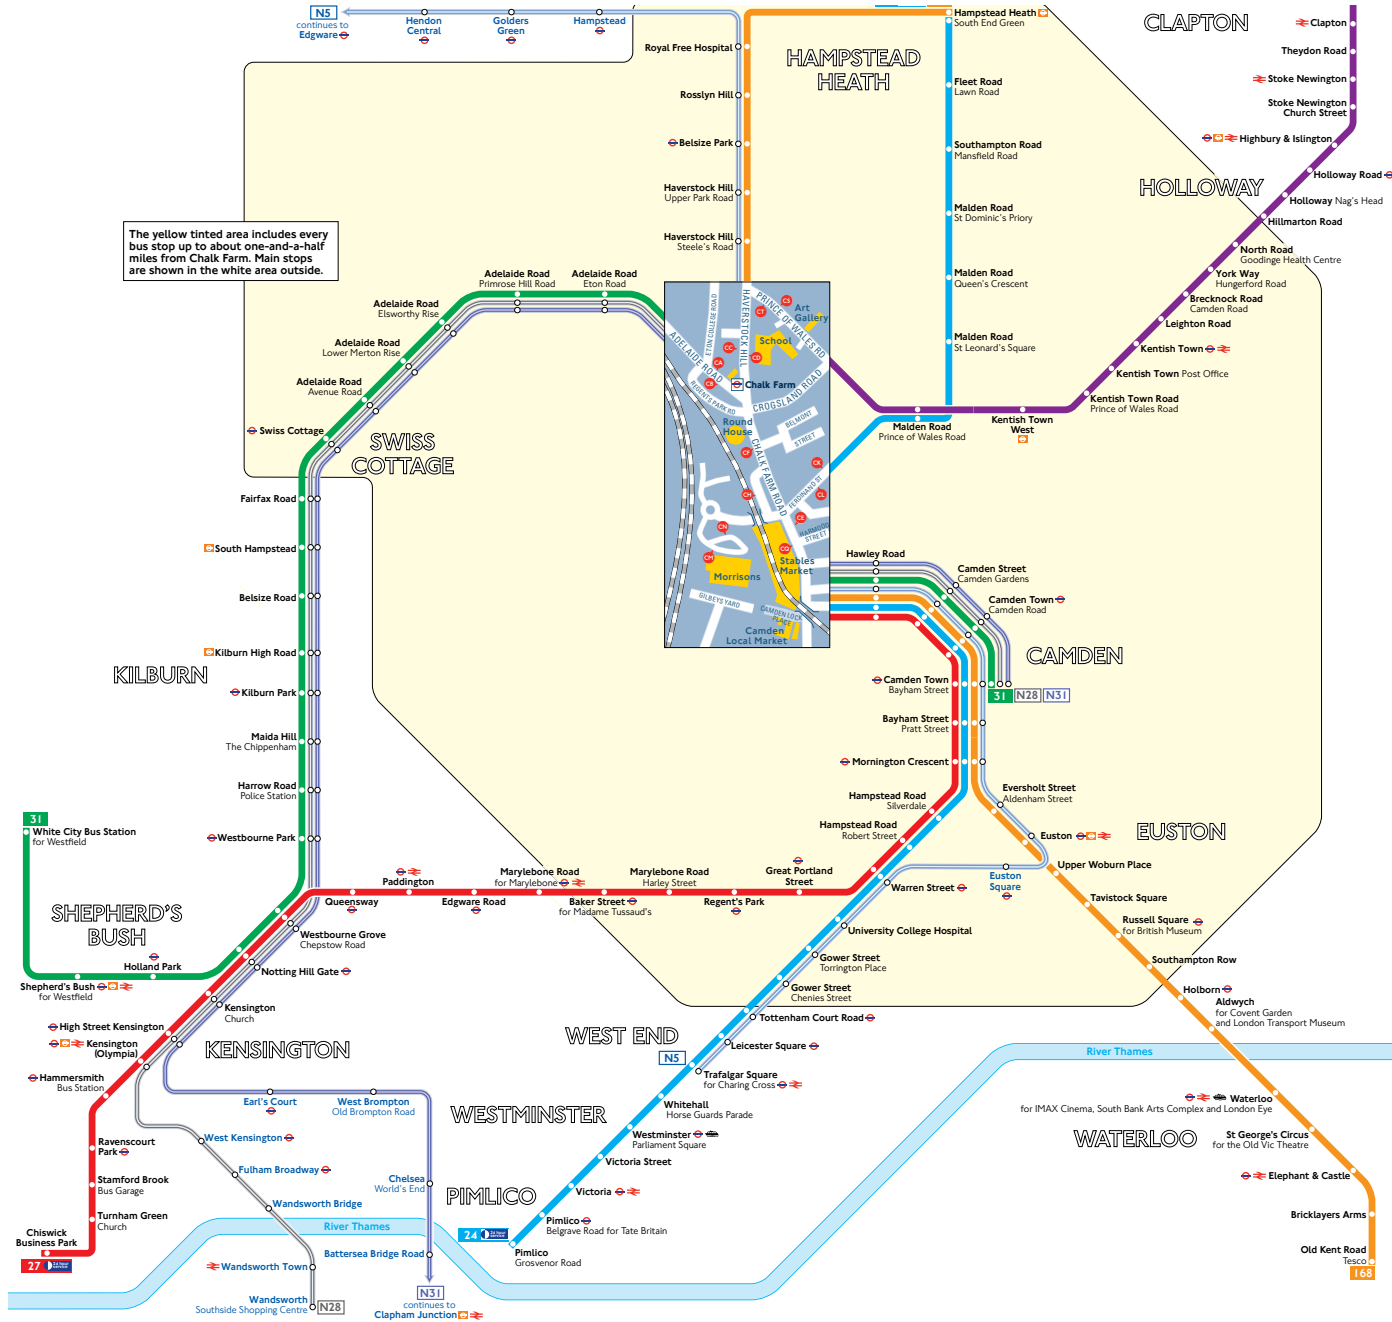

Buses from Chalk Farm

Route finder

Day buses including 24-hour services

Bus route	Towards	Bus stops
24	Hampstead Heath	
	Pimlico	
27	Chiswick Business Park	
31	Camden Town	
	White City	
168	Hampstead Heath	
	Old Kent Road	
393	Clapton	

Night buses

Bus route	Towards	Bus stops
N5	Edgware	
	Trafalgar Square	
N28	Camden Town	
	Wandsworth	
N31	Camden Town	
	Clapham Junction