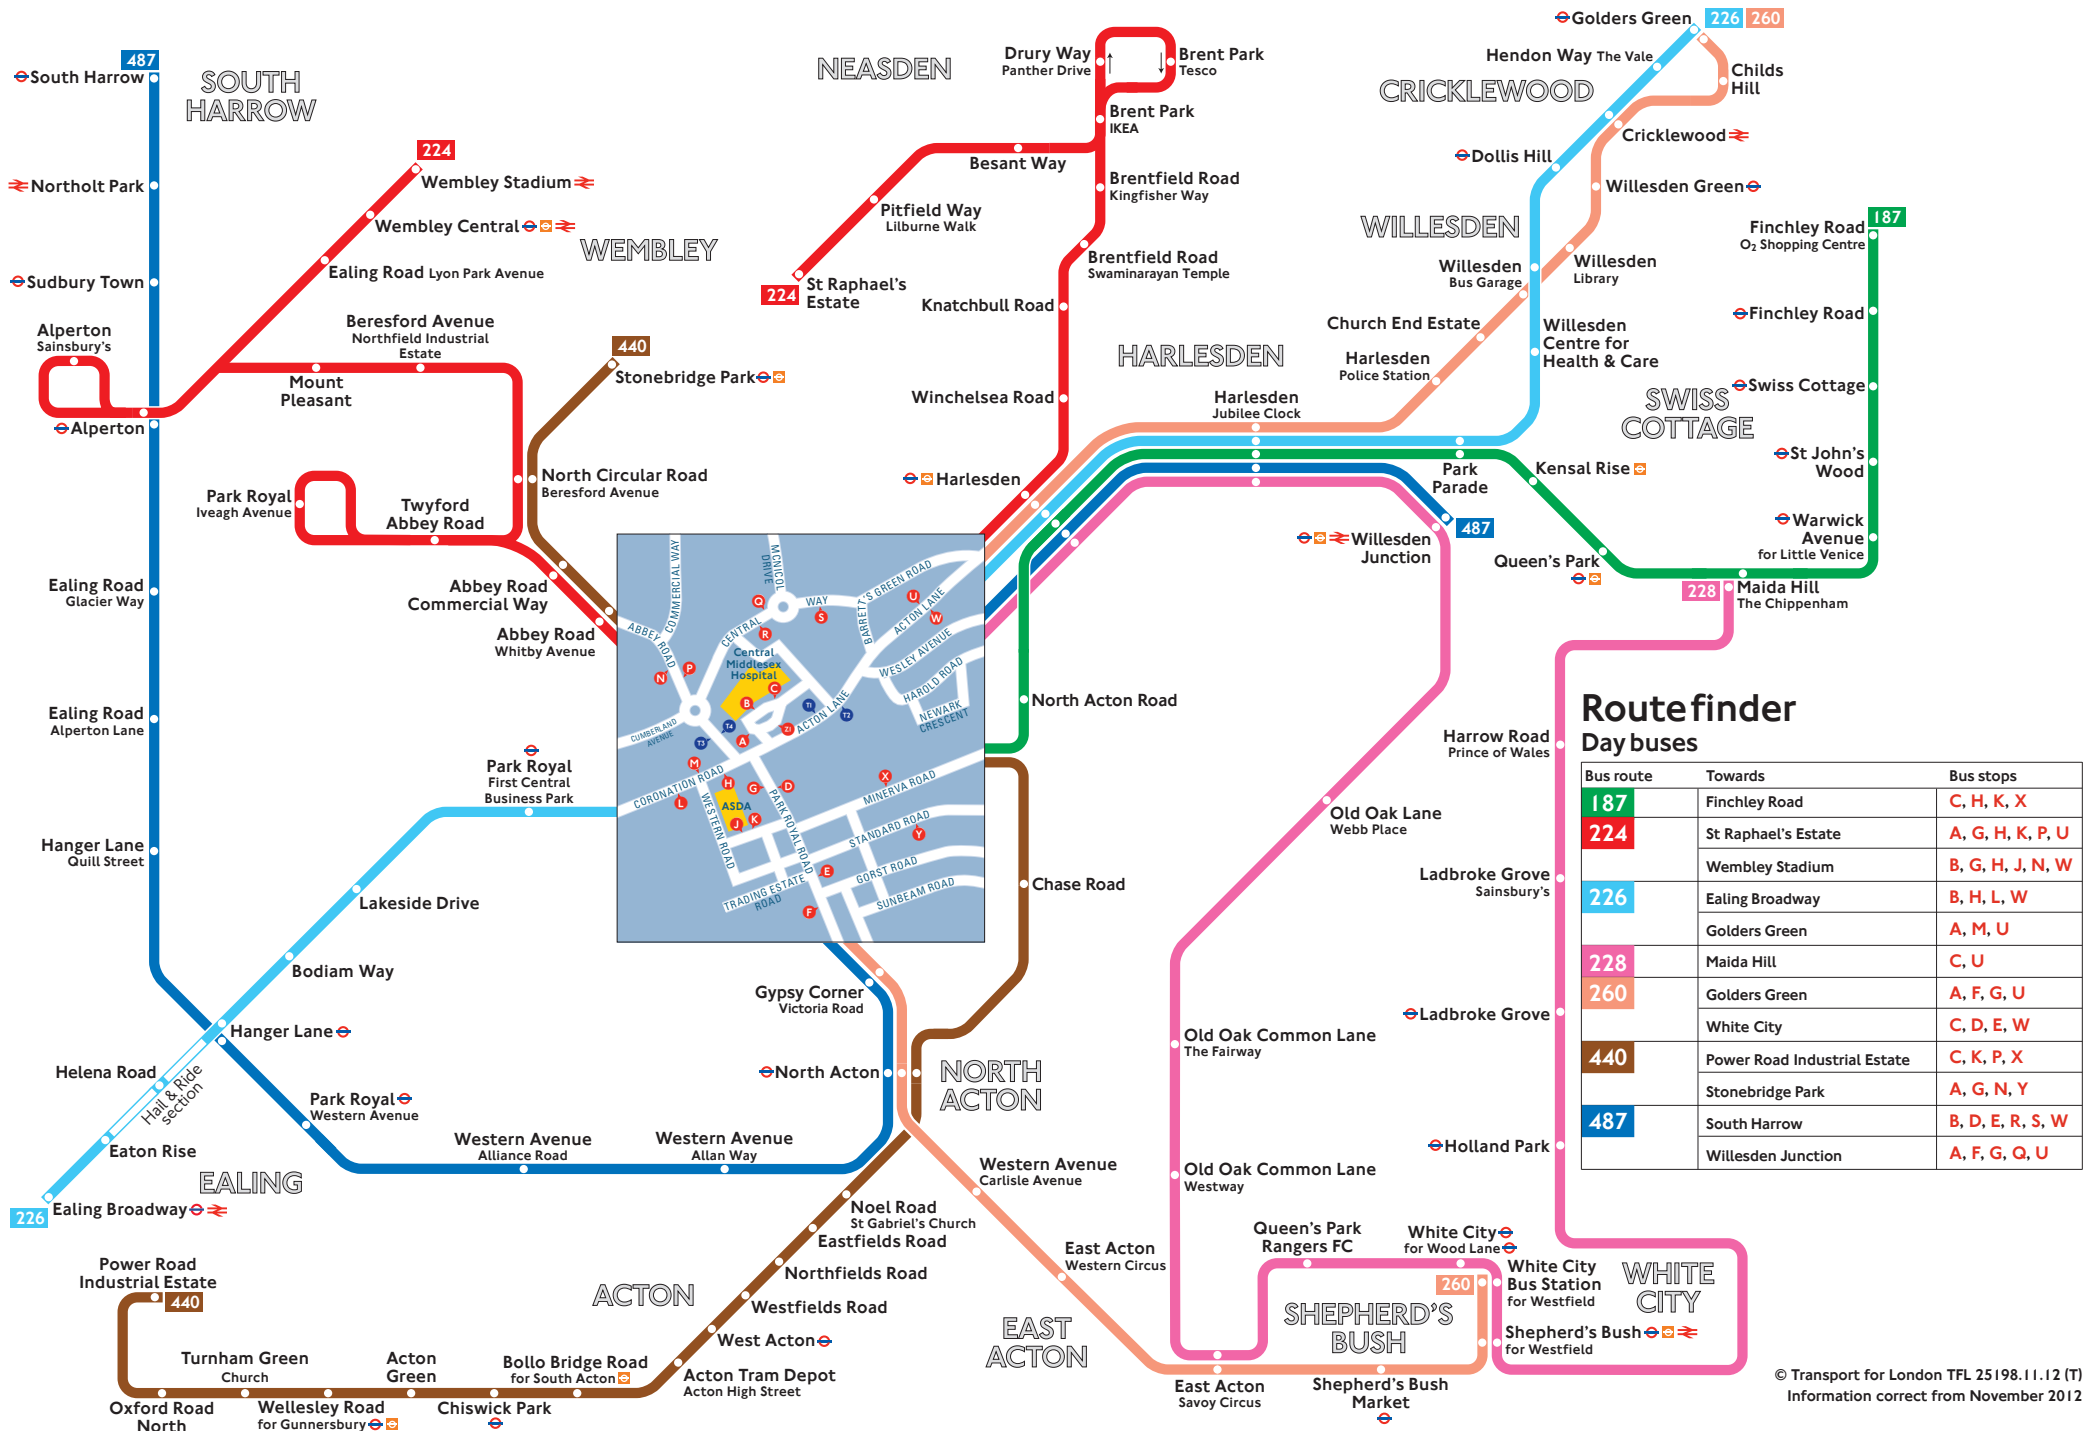

Buses from Central Middlesex Hospital

Routefinder Day buses

Bus route	Towards	Bus stops
187	Finchley Road	C, H, K, X
224	St Raphael's Estate	A, G, H, K, P, U
	Wembley Stadium	B, G, H, J, N, W
226	Ealing Broadway	B, H, L, W
	Golders Green	A, M, U
228	Maida Hill	C, U
260	Golders Green	A, F, G, U
	White City	C, D, E, W
440	Power Road Industrial Estate	C, K, P, X
	Stonebridge Park	A, G, N, Y
487	South Harrow	B, D, E, R, S, W
	Willesden Junction	A, F, G, Q, U