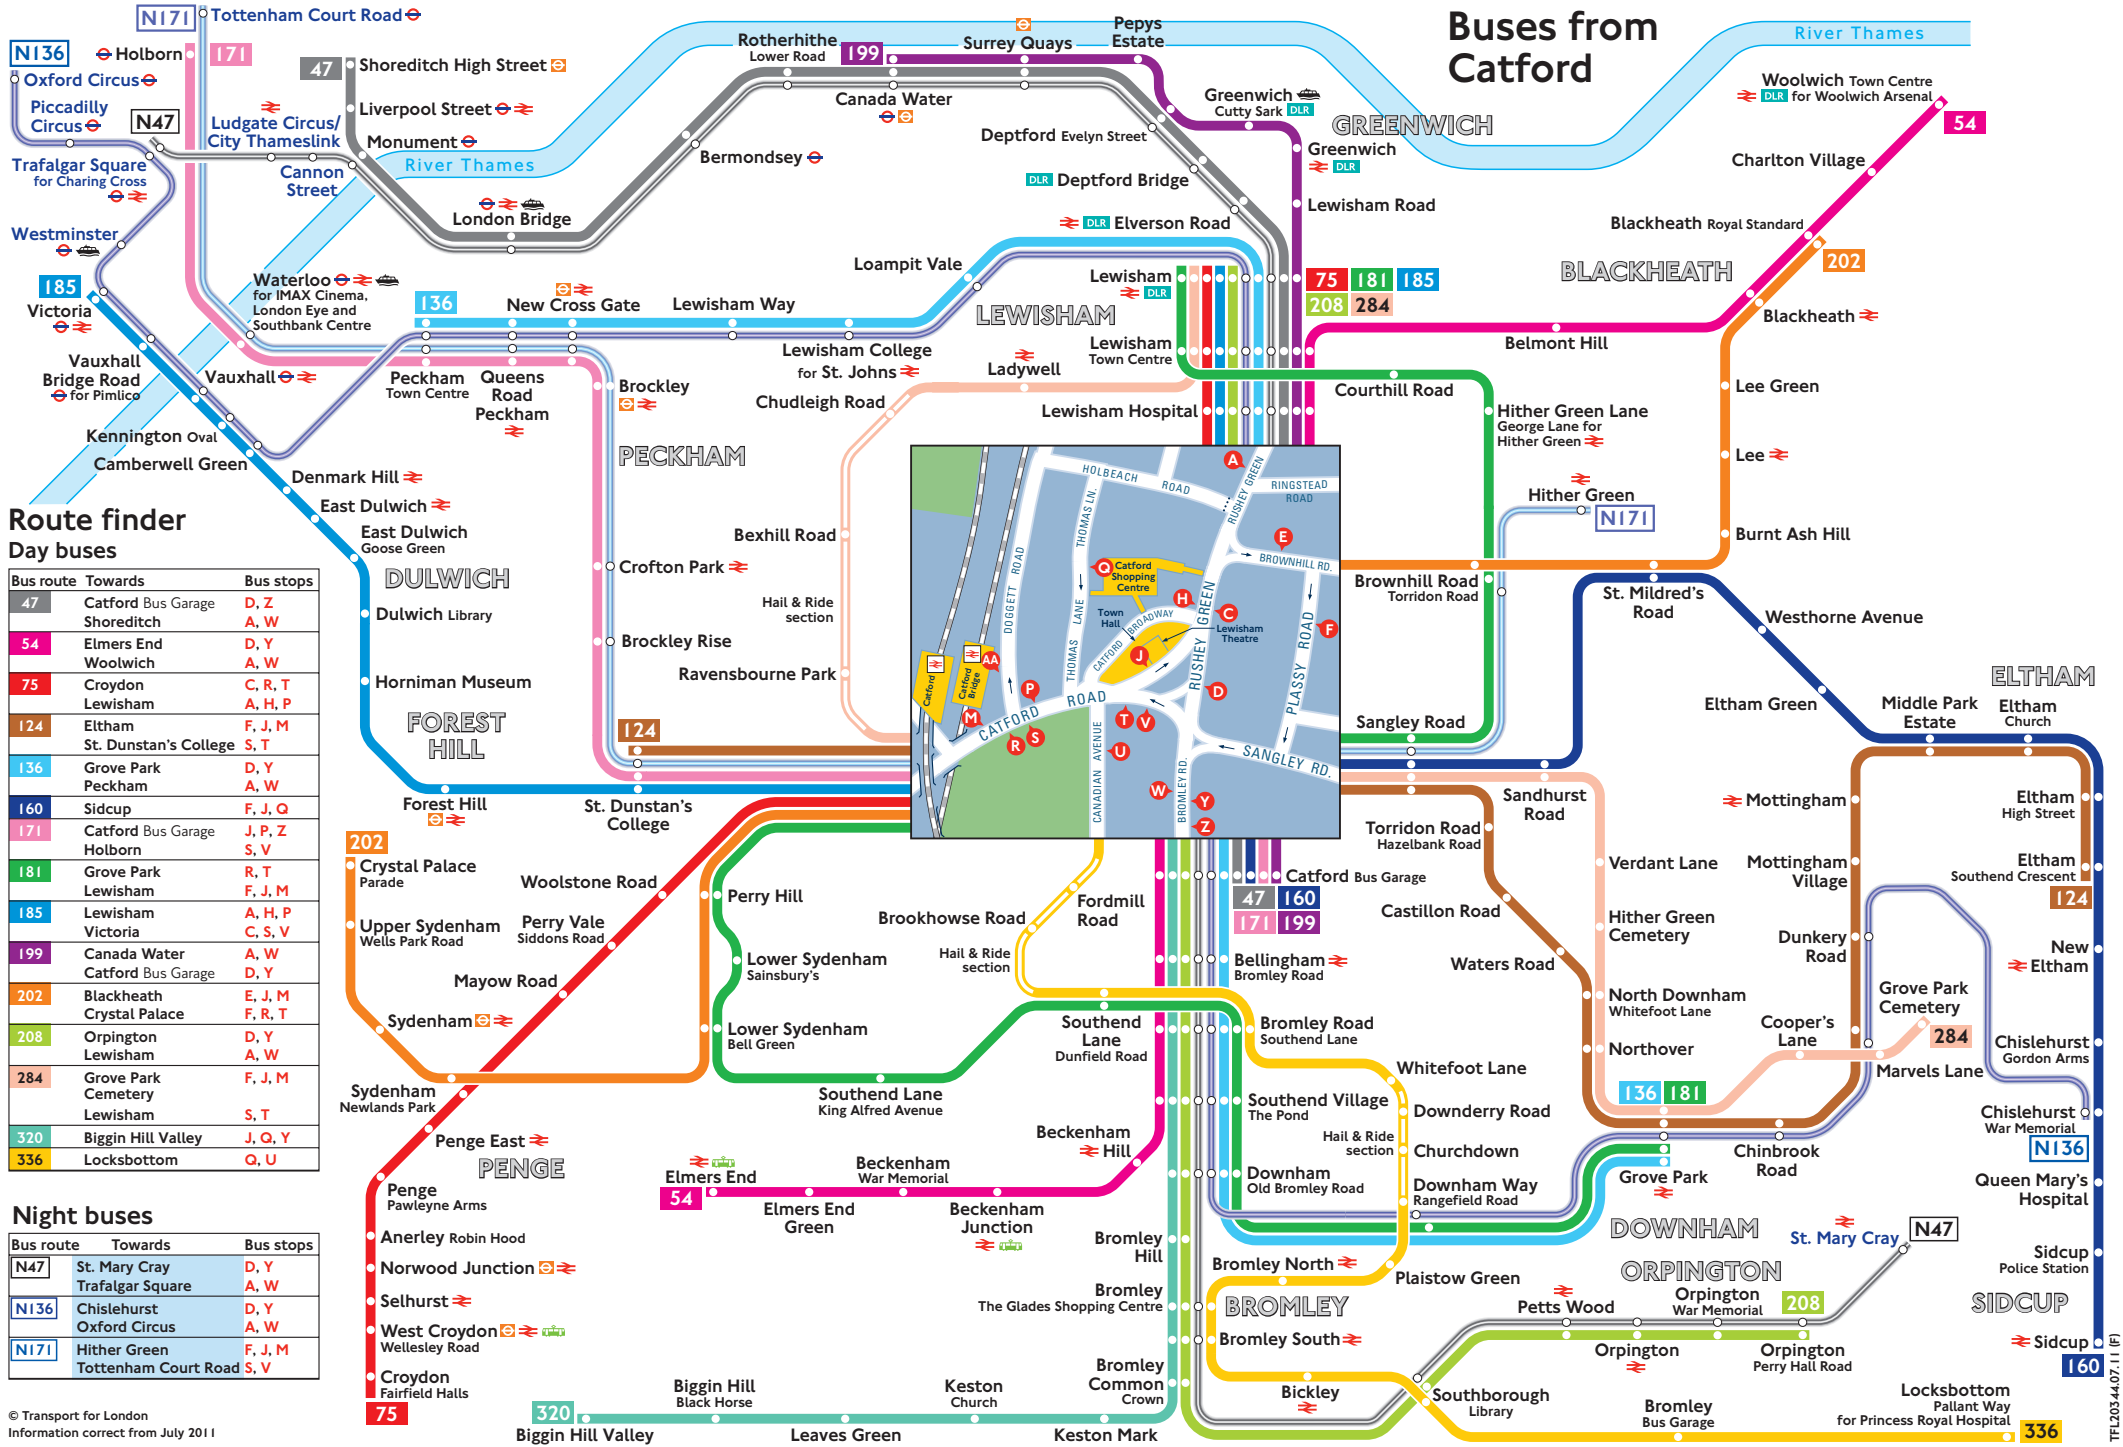

Buses from Catford

Route finder

Day buses

Bus route	Towards	Bus stops
47	Catford Bus Garage Shoreditch	D, Z A, W
54	Elmers End Woolwich	D, Y A, W
75	Croydon Lewisham	C, R, T A, H, P
124	Eltham St. Dunstan's College	F, J, M S, T
136	Grove Park Peckham	D, Y A, W
160	Sidcup	F, J, Q
171	Catford Bus Garage Holborn	J, P, Z S, V
181	Grove Park Lewisham	R, T F, J, M
185	Lewisham Victoria	A, H, P C, S, V
199	Canada Water Catford Bus Garage	A, W D, Y
202	Blackheath Crystal Palace	E, J, M F, R, T
208	Orpington Lewisham	D, Y A, W
284	Grove Park Lewisham	F, J, M S, T
320	Biggin Hill Valley	J, Q, Y
336	Locksbottom	Q, U

Night buses

Bus route	Towards	Bus stops
N47	St. Mary Cray Trafalgar Square	D, Y A, W
N136	Chislehurst Oxford Circus	D, Y A, W
N171	Hither Green Tottenham Court Road	F, J, M S, V