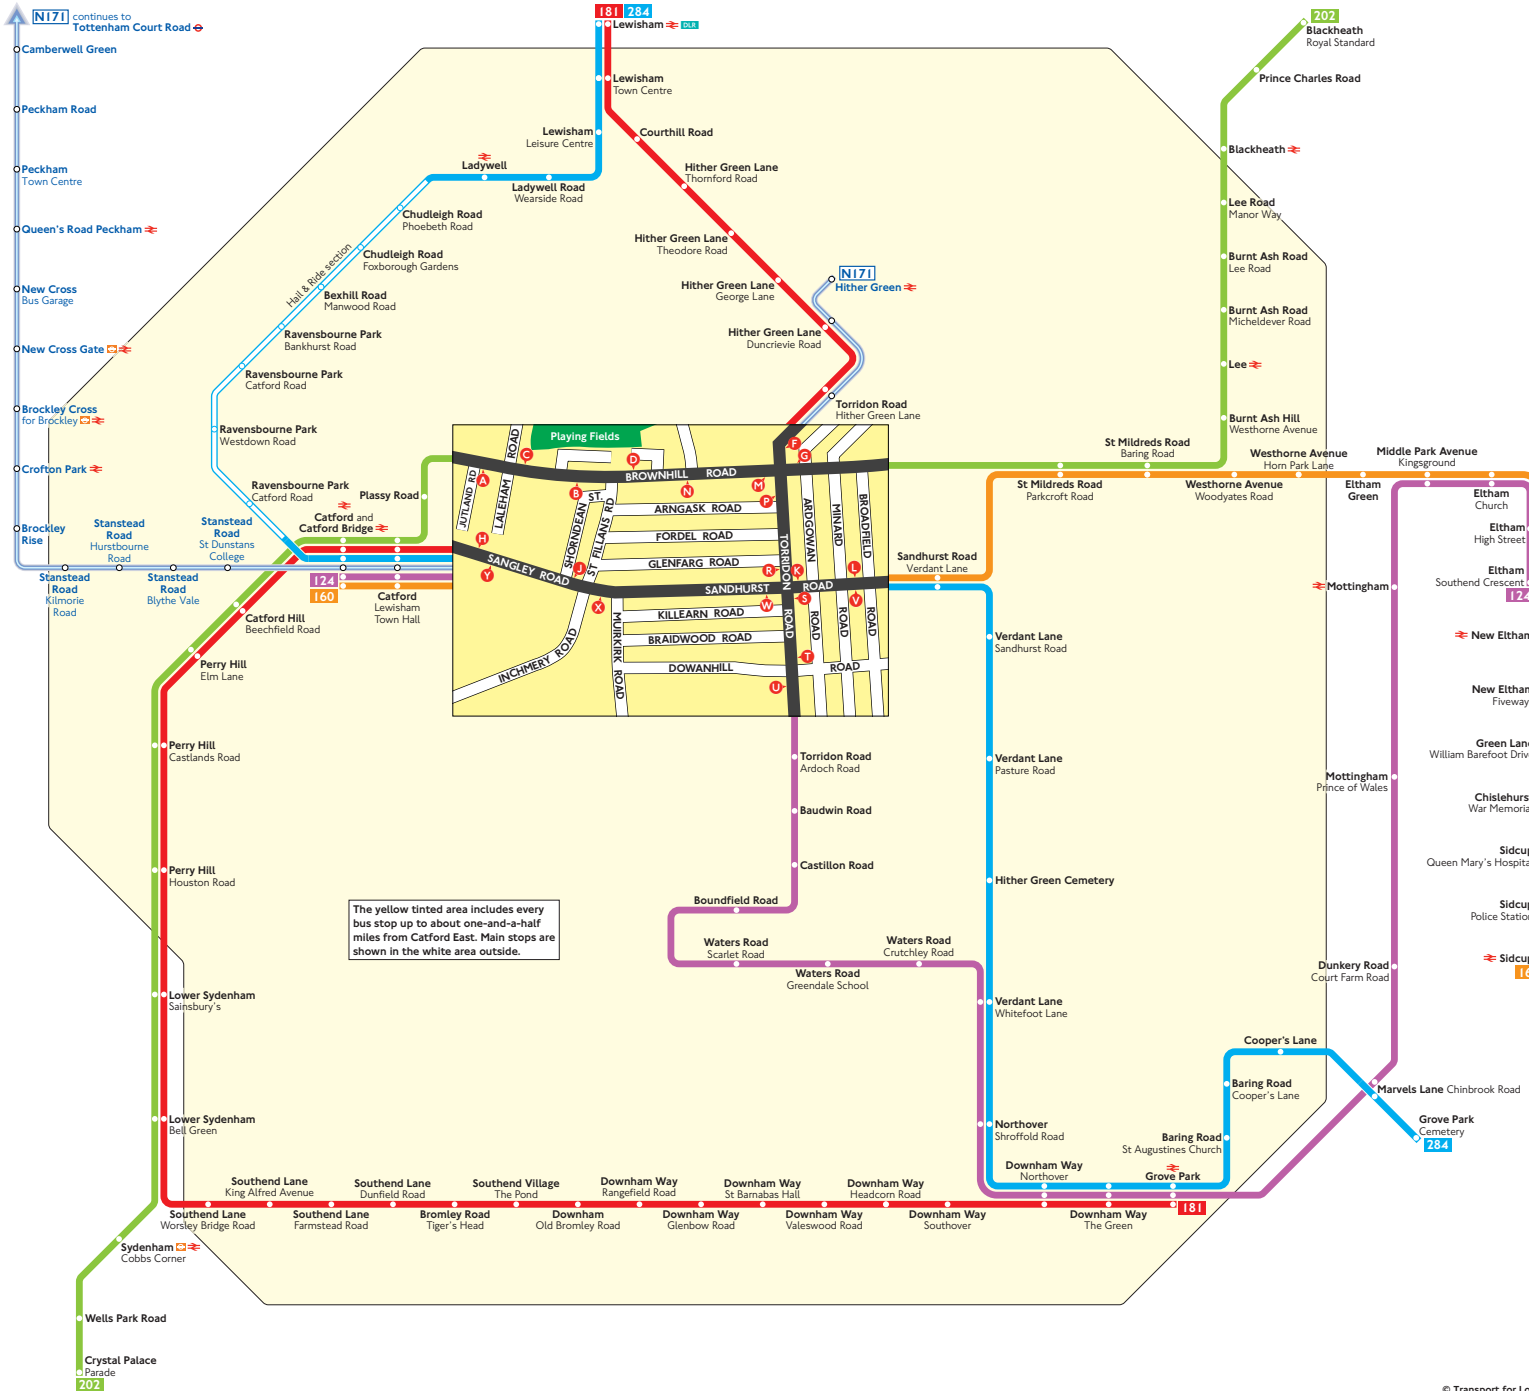

Buses from Catford East

Key

- 124 Day buses in black
- N171 Night buses in blue
- Connections with London Underground
- Connections with London Overground
- Connections with National Rail
- Connections with Docklands Light Railway
- Connections with river boats

Red discs show the bus stop you need for your chosen bus service. The disc appears on the top of the bus stop in the street (see map of town centre in centre of diagram).

Route finder

Day buses

Bus route	Towards	Bus stops
124	Catford	U W X Y
	Eltham	H J S T
160	Catford	V W X Y
	Sidcup	H J K L
181	Grove Park	F W X Y
	Lewisham	H J P R
202	Blackheath	C D G
	Crystal Palace	A B N M
284	Grove Park	H J K L
	Lewisham	V W X Y

Night buses

Bus route	Towards	Bus stops
N171	Hither Green	H J P R
	Tottenham Court Road	F W X Y