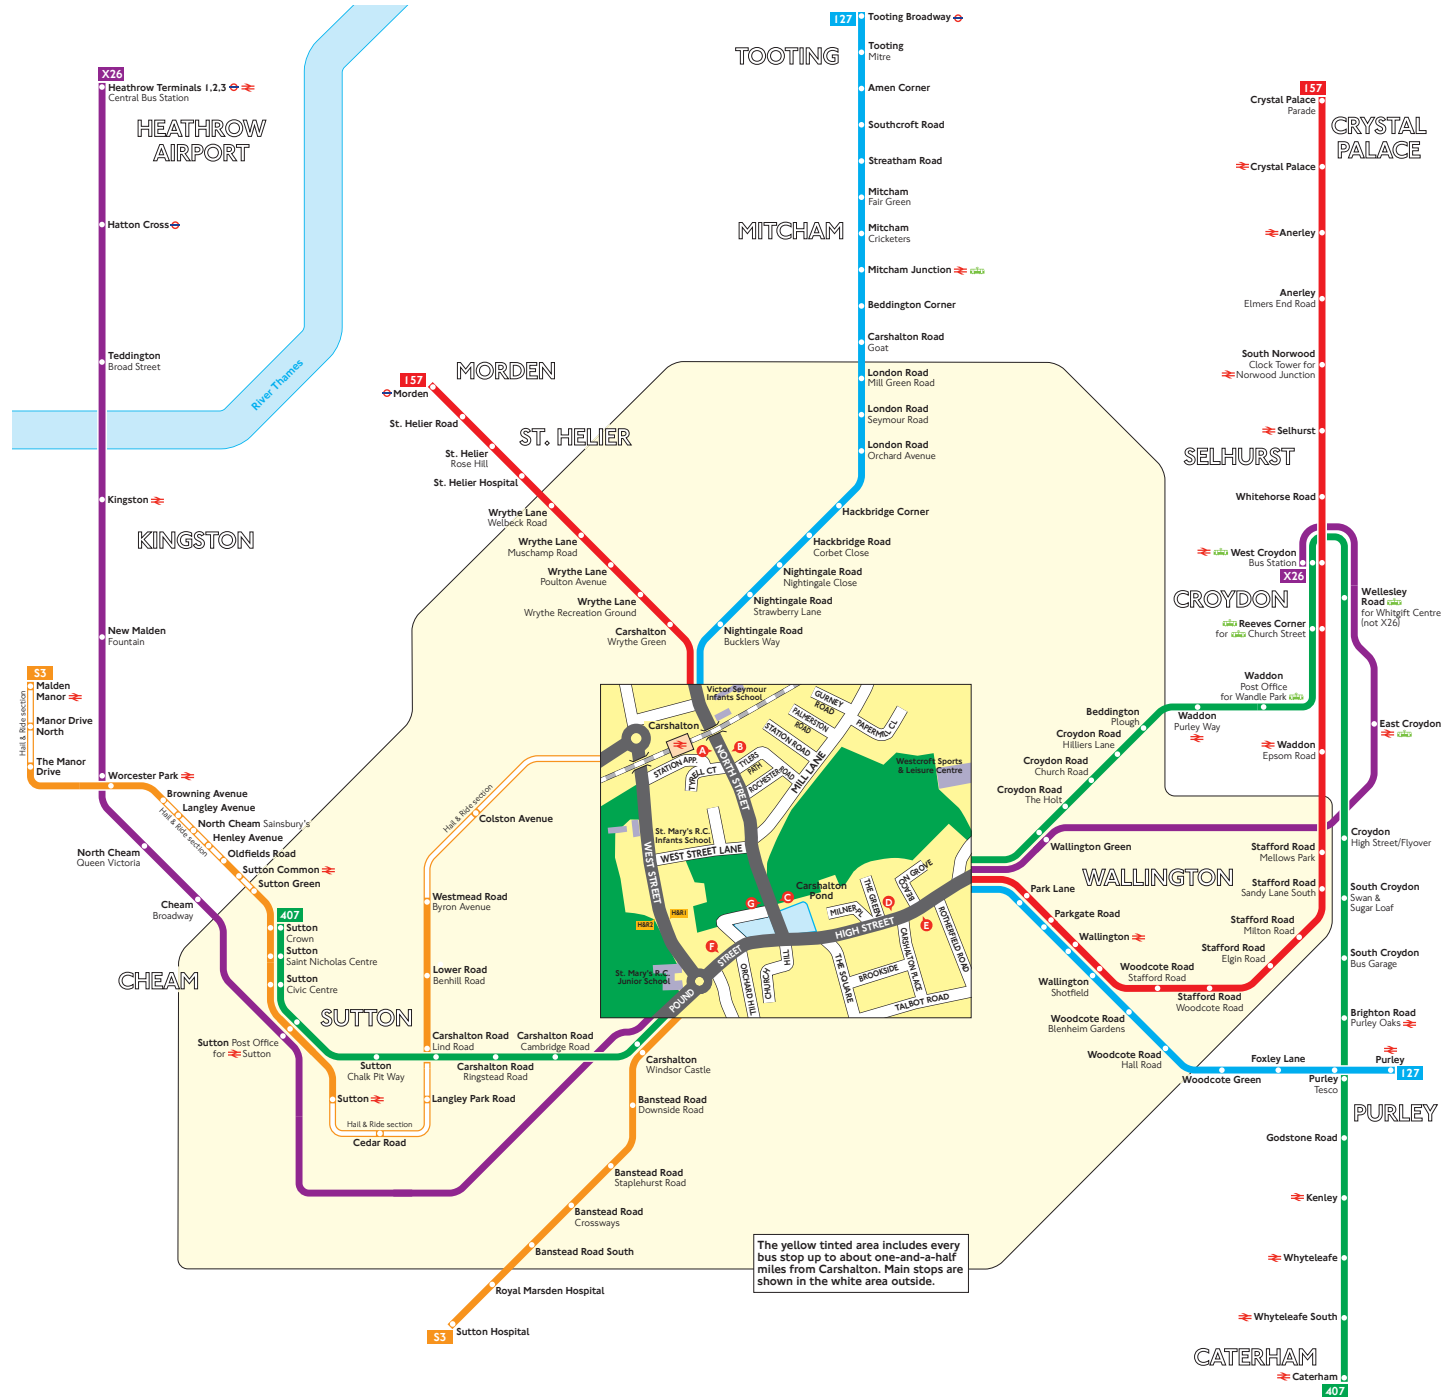

Buses from Carshalton

Route finder

Day buses

Bus route	Towards	Bus stops
127	Purley	B C D
	Tooting Broadway	A E G
157	Crystal Palace	B C D
	Morden	A E G
407	Caterham	D F
	Sutton	E
S3	Malden Manor +	H&R2
	Sutton +	H&R1
X26	Heathrow Airport ◆	E
	Sutton ◆	D