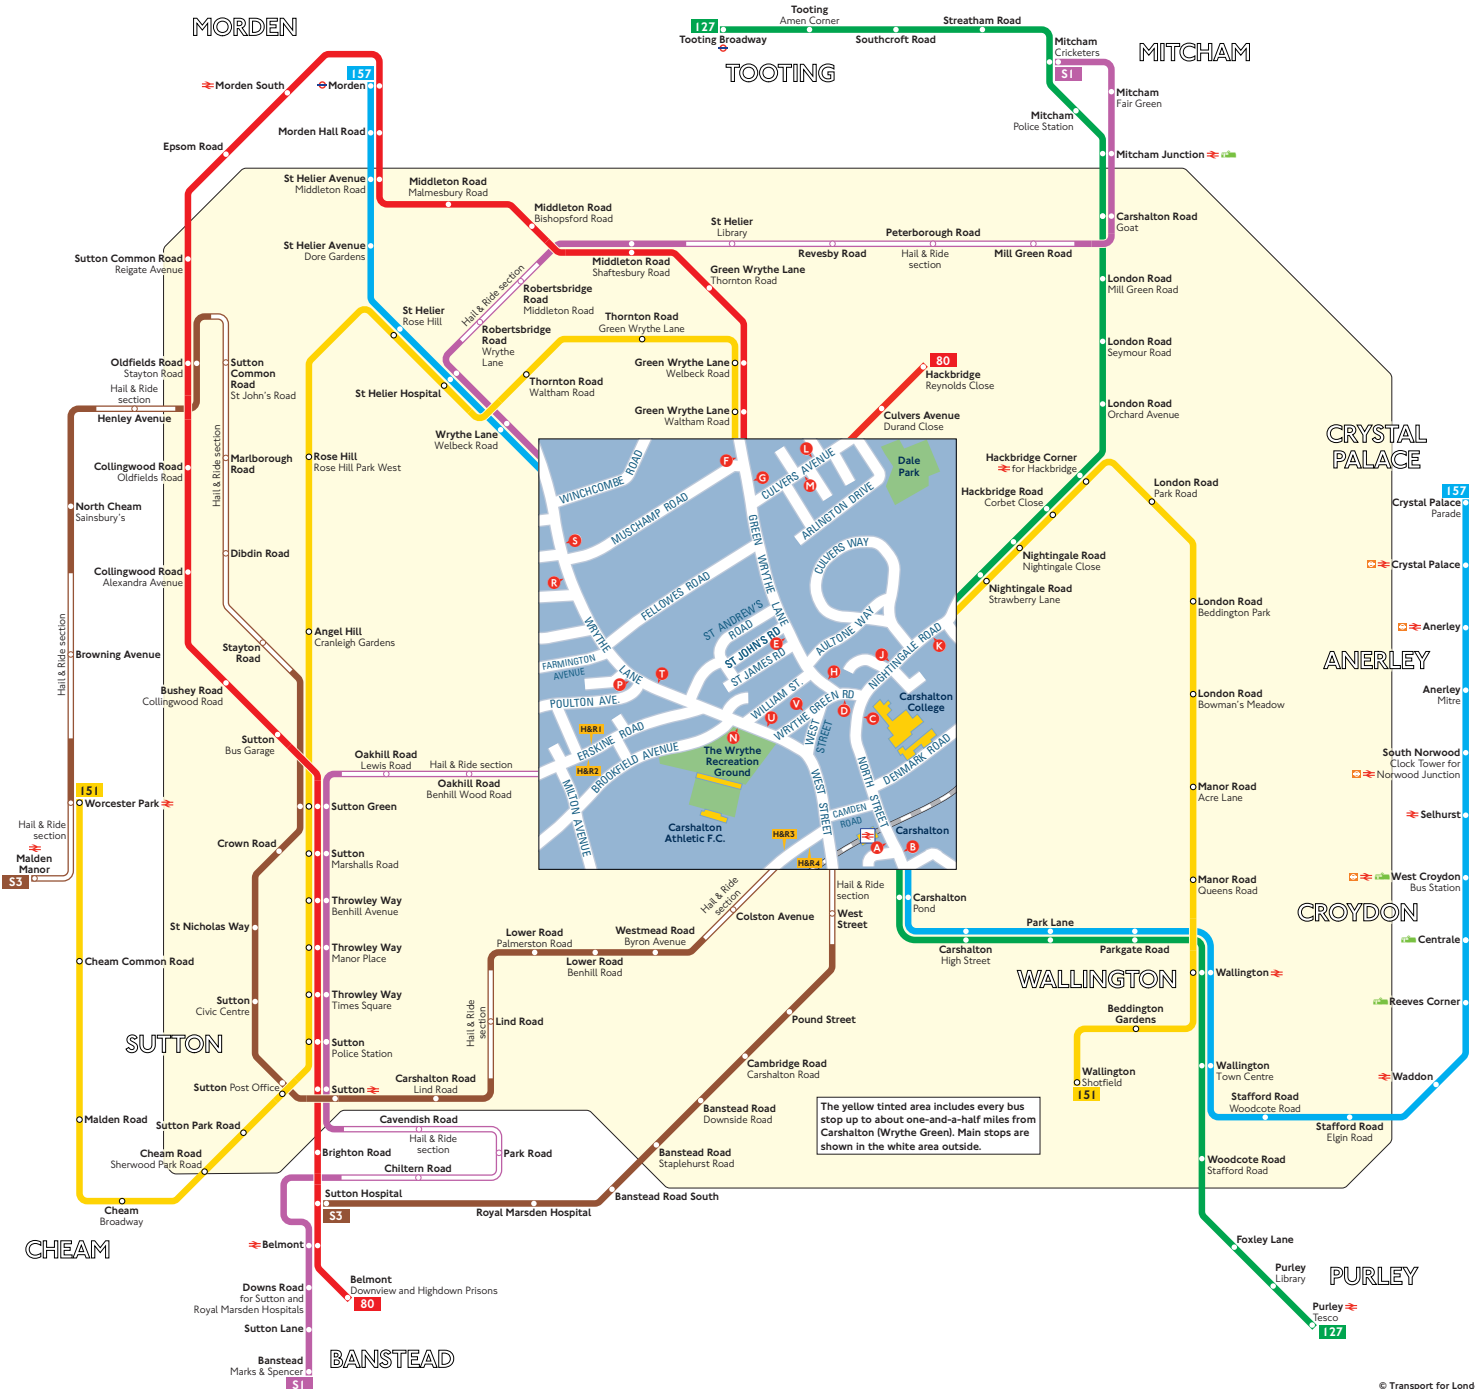

Buses from Carshalton (Wrythe Green)

Key

- Connections with London Underground
- Connections with London Overground
- Connections with National Rail
- Connections with Tramlink
- Mondays to Saturdays except late evenings

Routes S1 and S3 operate as Hail & Ride on the sections of roads marked **H&R1**, **H&R2**, **H&R3** and **H&R4** on the map. Buses stop at any safe point along the road. There are no bus stops at these locations, but please indicate clearly to the driver when you wish to board or alight.

Red discs show the bus stop you need for your chosen bus service. The disc appears on the top of the bus stop in the street (see map of town centre in centre of diagram).

Route finder

Day buses

Bus route	Towards	Bus stops
80	Belmont	F M
	Hackbridge	G L
127	Purley	B C K
	Tooting Broadway	A J
151	Wallington	G H J
	Worcester Park	D E F K
157	Crystal Palace	B C S T U V
	Morden	A D N P R
S1	Banstead	H&R2 S T
	Mitcham	H&R1 P R
S3	Malden Manor	H&R4
	Sutton Hospital	H&R3