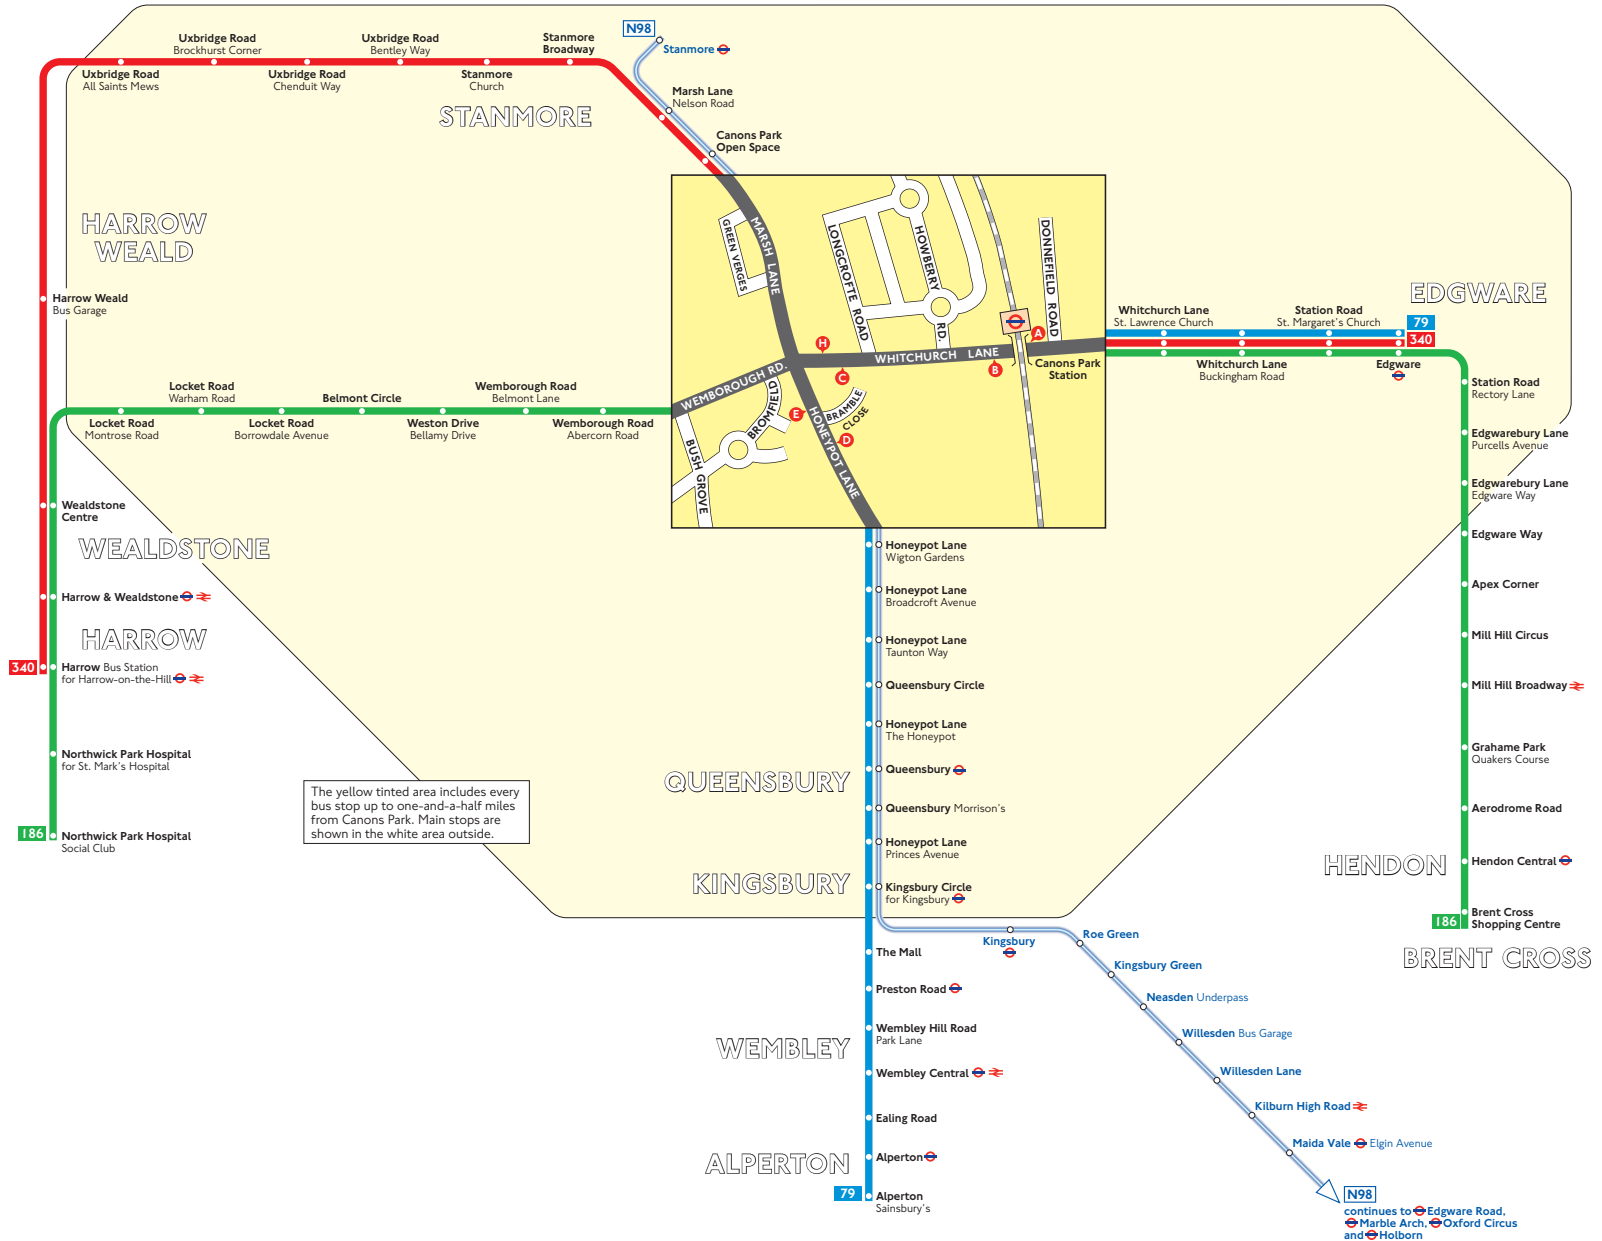

Buses from Canons Park

Key

- Connections with Underground
- Connections with National Rail

Red discs show the bus stop you need for your chosen bus service. The disc **A** appears on the top of the bus stop in the street (see map of town centre in centre of diagram).

Route finder

Day buses

Bus route	Towards	Bus stops
79	Alperton	B C D
	Edgware	A E H
186	Brent Cross Shopping Centre	A H
	Northwick Park Hospital	B C
340	Edgware	A H
	Harrow	B C

Night buses

Bus route	Towards	Bus stops
N98	Holborn	D
	Stanmore	E