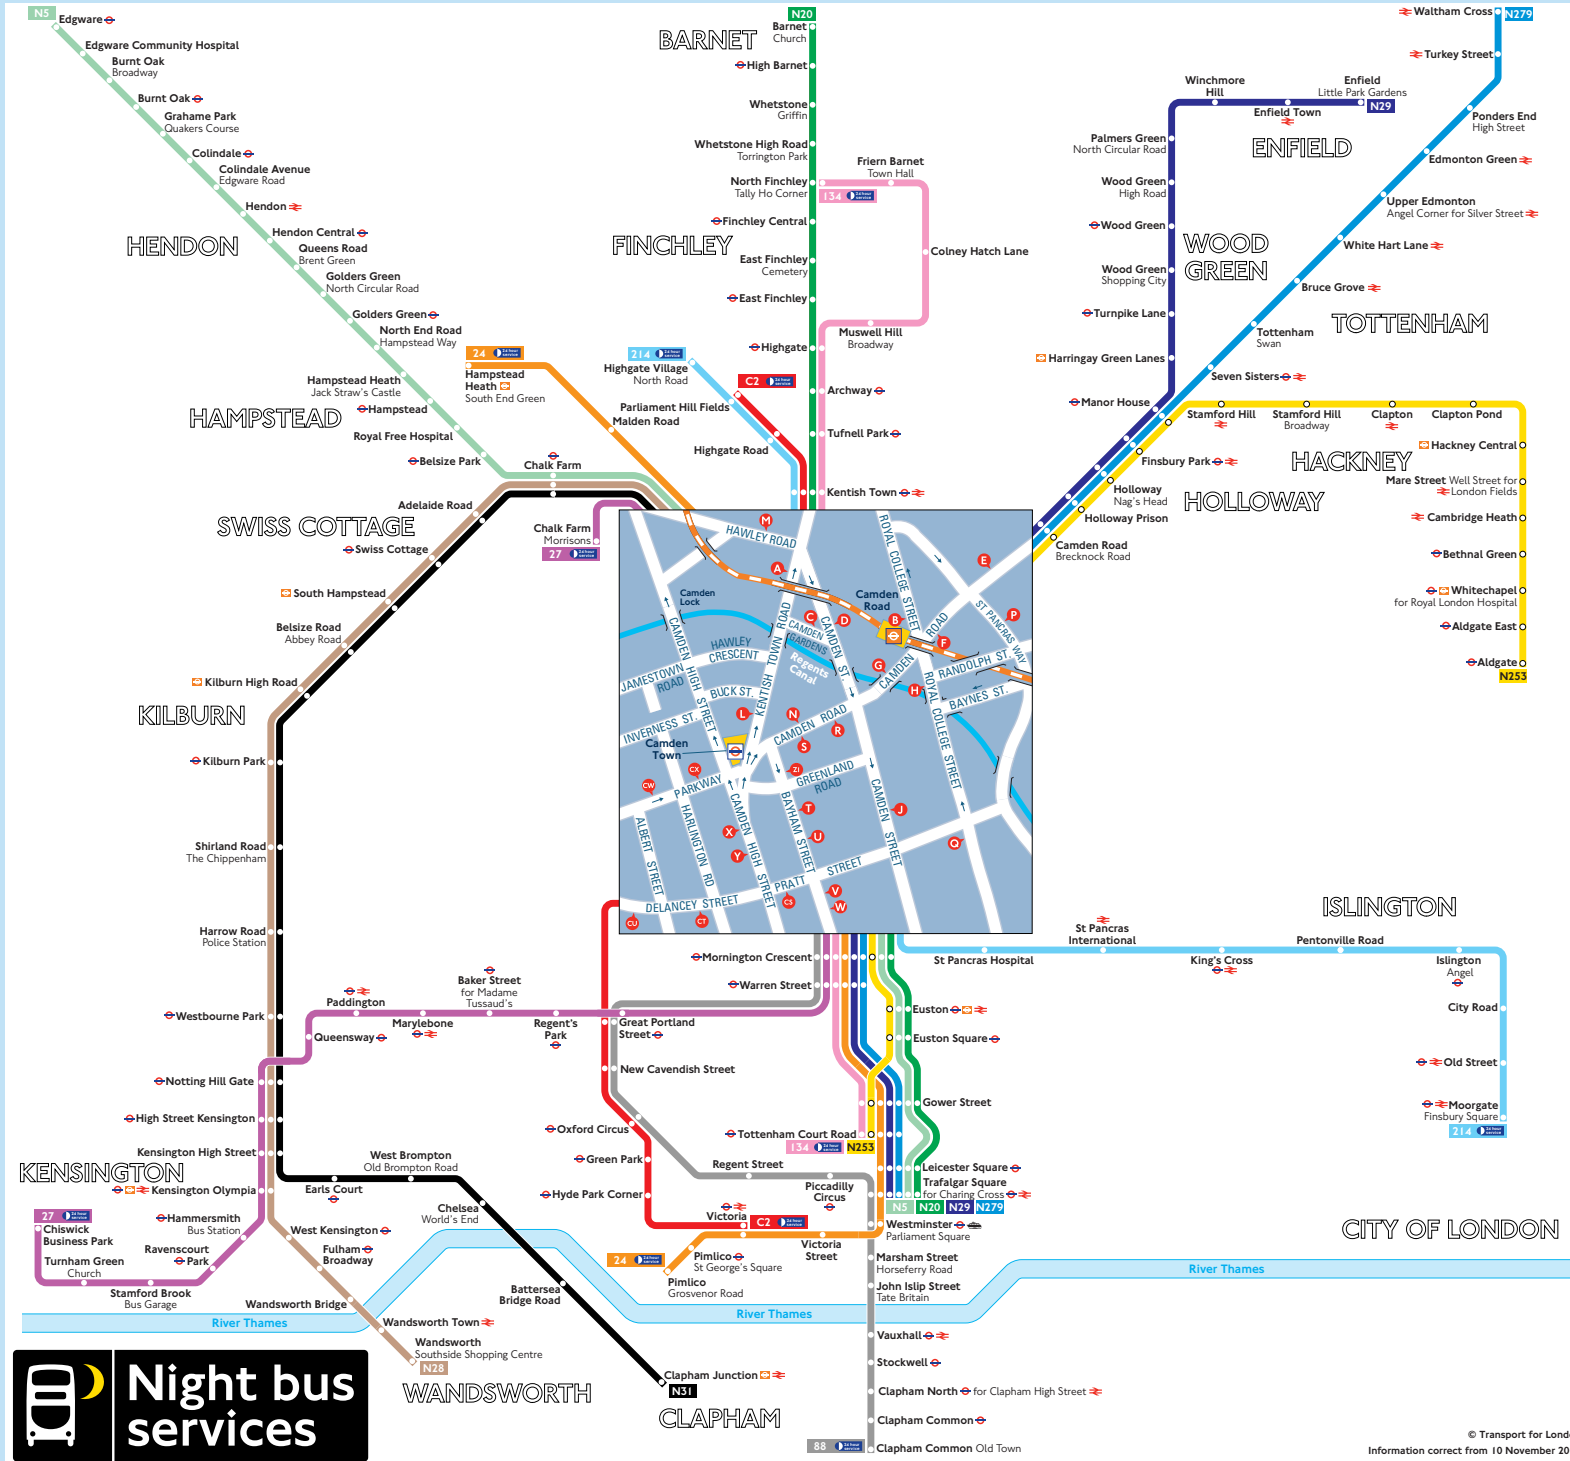

Night buses from Camden Town

Key

- Connections with London Underground
- Connections with London Overground
- Connections with National Rail
- Connections with river boats

Red discs show the bus stop you need for your chosen bus service. The disc appears on the top of the bus stop in the street (see map of town centre in centre of diagram).

Route finder

Night buses including 24-hour services

Bus route	Towards	Bus stops
24	Hampstead Heath	X
	Pimlico	DMSV
27	Chalk Farm	X
	Chiswick Business Park	DMTV
88	Clapham Common	CTV
134	North Finchley	ALY
	Tottenham Court Road	DSV
214	Highgate Village	ALY
	Moorgate	DRTW
C2	Parliament Hill Fields	A303L
	Victoria	STADR
N5	Edgware	X
	Trafalgar Square	DMSW
N20	Barnet	ALY
	Trafalgar Square	DSW
N28	Wandsworth	UX
N29	Enfield	EGNY
	Trafalgar Square	FSV
N31	Clapham Junction	UX
N253	Aldgate	EGNY
	Tottenham Court Road	FSV
N279	Trafalgar Square	FSV
	Waltham Cross	EGNY

Day buses

For day bus information, please see separate poster.