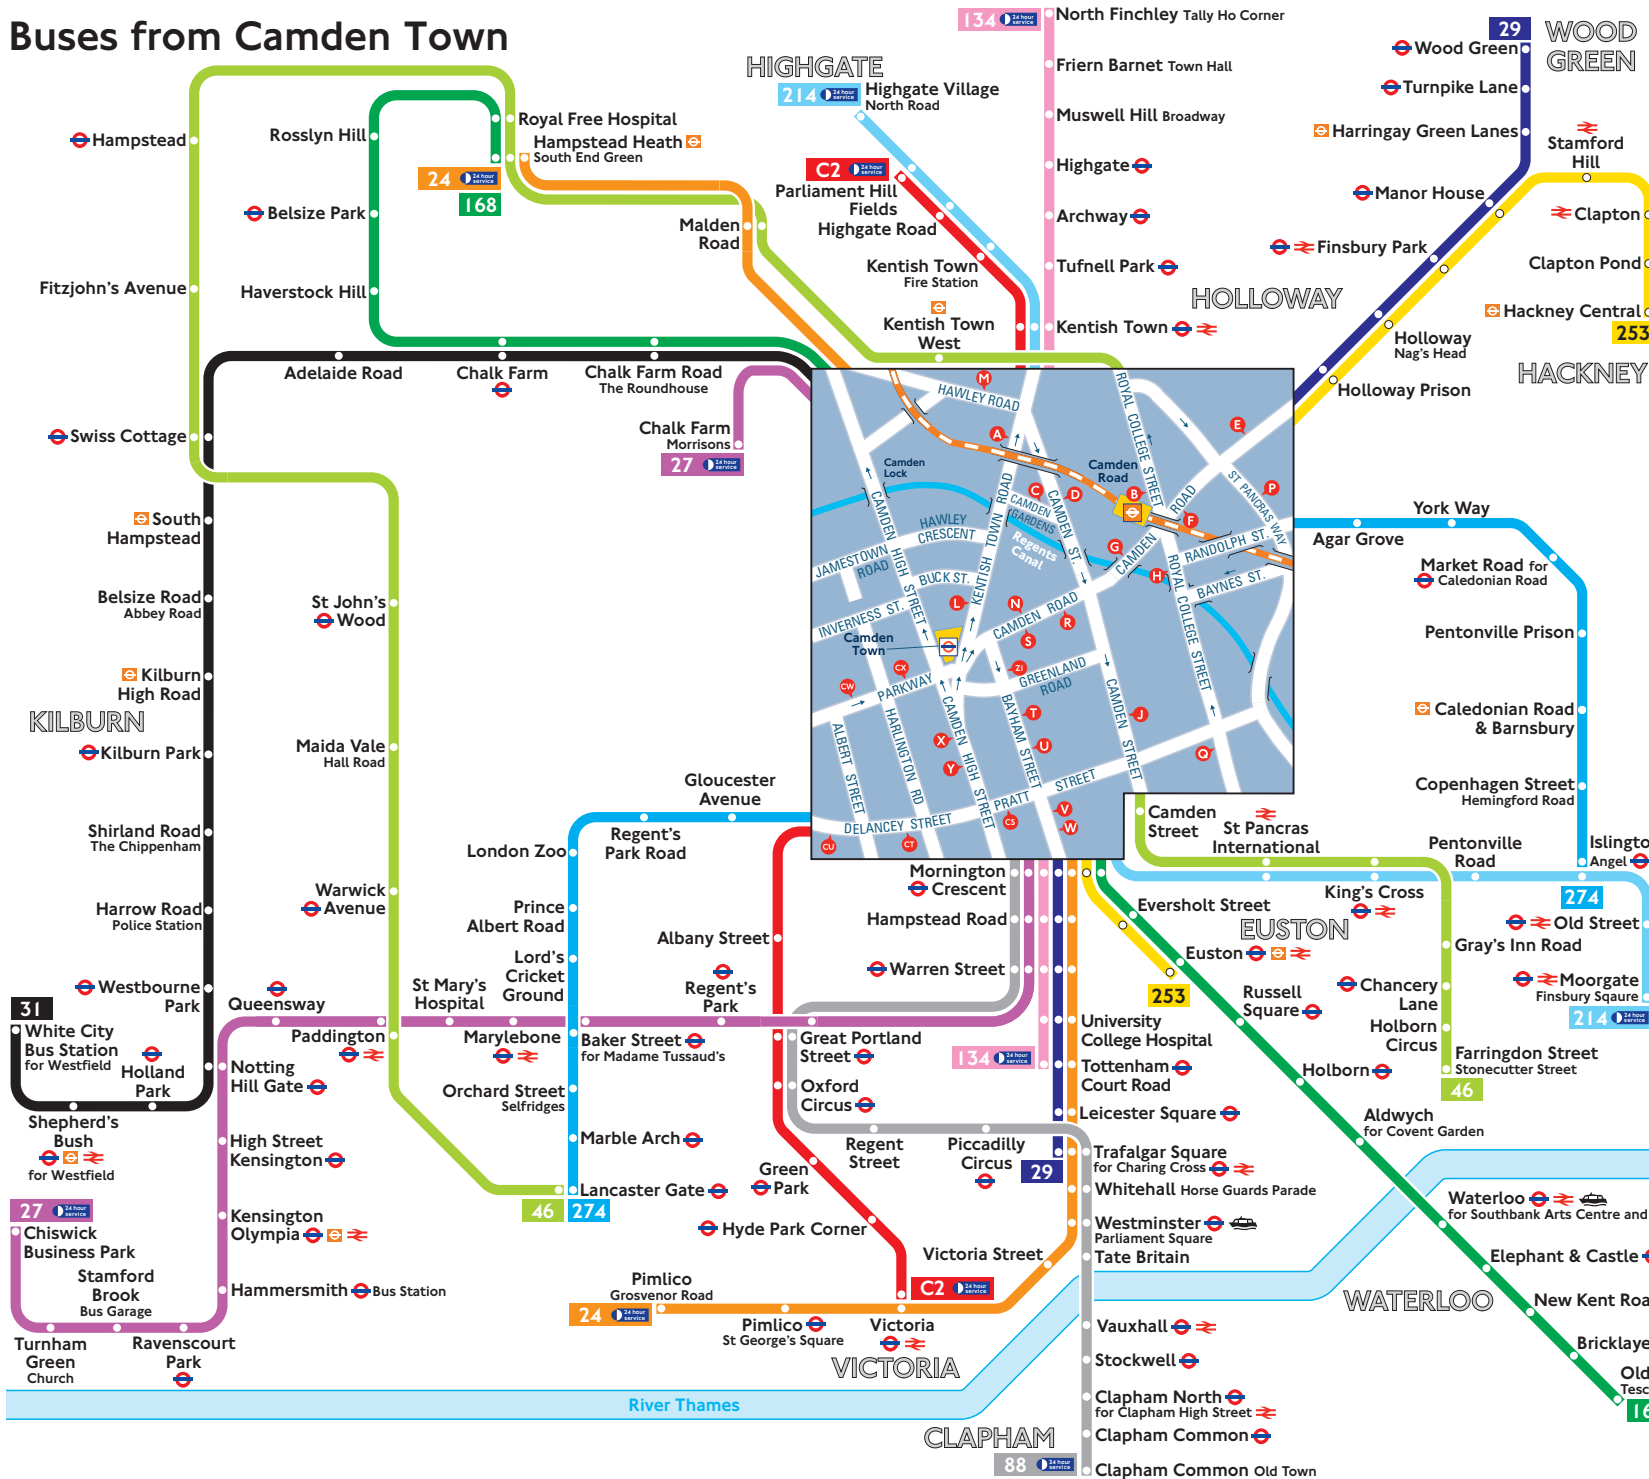

Buses from Camden Town

Route finder Day buses including 24-hour services

Bus route	Towards	Bus stops
24	Hampstead Heath Pimlico	X D, M, S, V
27	Chalk Farm Chiswick Business Park	X D, M, T, V
29	Trafalgar Square Wood Green	F, S, V E, G, N, Y
31	White City	U, X
46	Farringdon Street Lancaster Gate	D, J B, H, Q
88	Clapham Common	C, T, V
134	North Finchley Tottenham Court Road	A, L, Y D, S, V
168	Hampstead Heath Old Kent Road	X D, M, R, T, W
214	Highgate Village Moorgate	A, L, Y D, R, T, W
253	Euston Hackney Central	F, R, T, W E, G, N, Y
274	Islington Lancaster Gate	B, CW, CX, G, N, P CS, CT, CU, H, R, T
C2	Parliament Hill Fields Victoria	A, CW, CX, L CS, CT, CU, D, R, T

Night buses

Bus route	Towards	Bus stops
N5	Edgware Trafalgar Square	X D, M, S, W
N20	Barnet Trafalgar Square	A, L, Y D, S, W
N28	Wandsworth	U, X
N29	Enfield Trafalgar Square	E, G, N, Y F, S, V
N31	Clapham Junction	U, X
N253	Aldgate Tottenham Court Road	E, G, N, Y F, S, W
N279	Trafalgar Square Waltham Cross	F, S, V E, G, N, Y