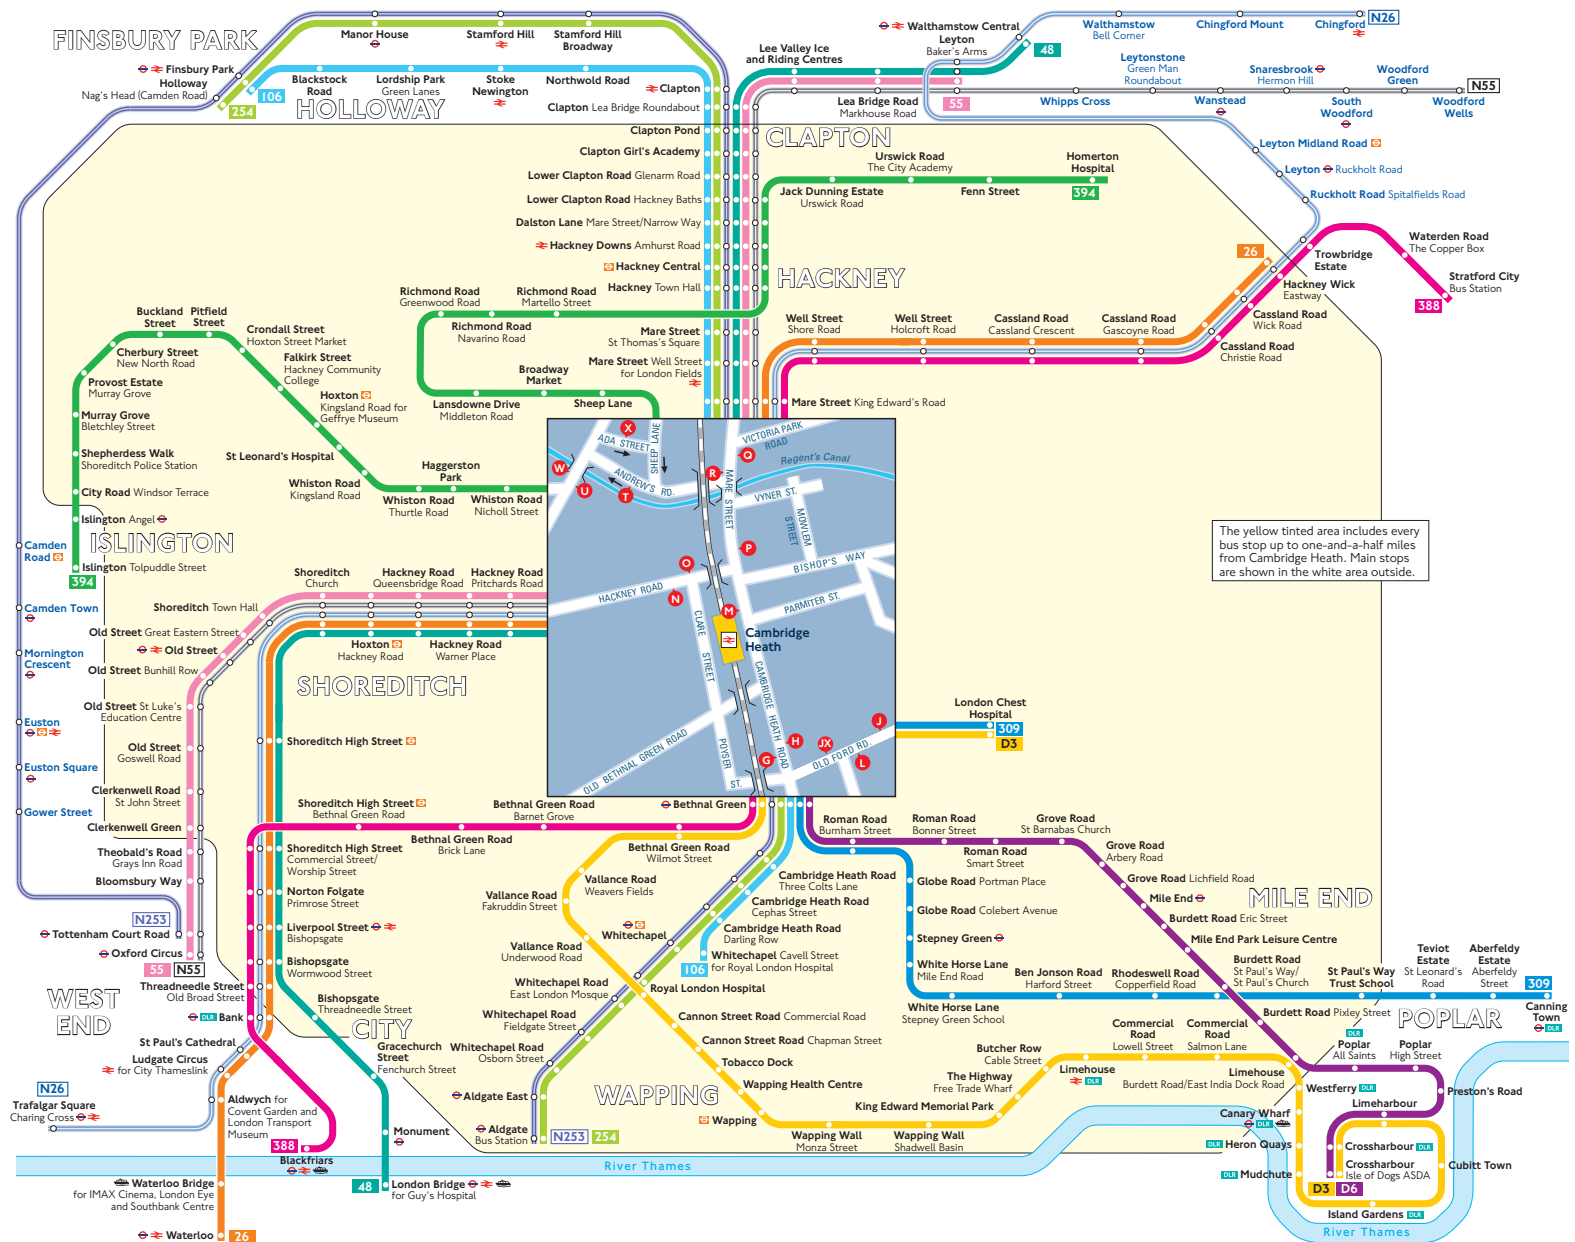

Buses from Cambridge Heath

Key

- Connections with London Underground
- Connections with London Overground
- Connections with National Rail
- Connections with Docklands Light Railway
- Connections with river boats

Red discs show the bus stop you need for your chosen bus service. The disc appears on the top of the bus stop in the street (see map of town centre in centre of diagram).

Route finder

Day buses

Bus route	Towards	Bus stops
26	Hackney Wick	O R
	Waterloo	N O
48	London Bridge	N O
	Walthamstow Central	O R
55	Leyton	O R
	Oxford Circus	N O
106	Finsbury Park	G M R
	Whitechapel	H P O
254	Aldgate	H P O
	Holloway	G M R
309	Canning Town	L
	London Chest Hospital	J JX
388	Blackfriars	H P O
	Stratford City	G M R
394	Homerton Hospital	W X
	Islington	T U
D3	Crossharbour	L
	London Chest Hospital	J JX
D6	Crossharbour	H P O

Night buses

Bus route	Towards	Bus stops
N26	Chingford	O R
	Trafalgar Square	N O
N55	Oxford Circus	N O
	Woodford Wells	O R
N253	Aldgate	H P O
	Tottenham Court Road	G M R