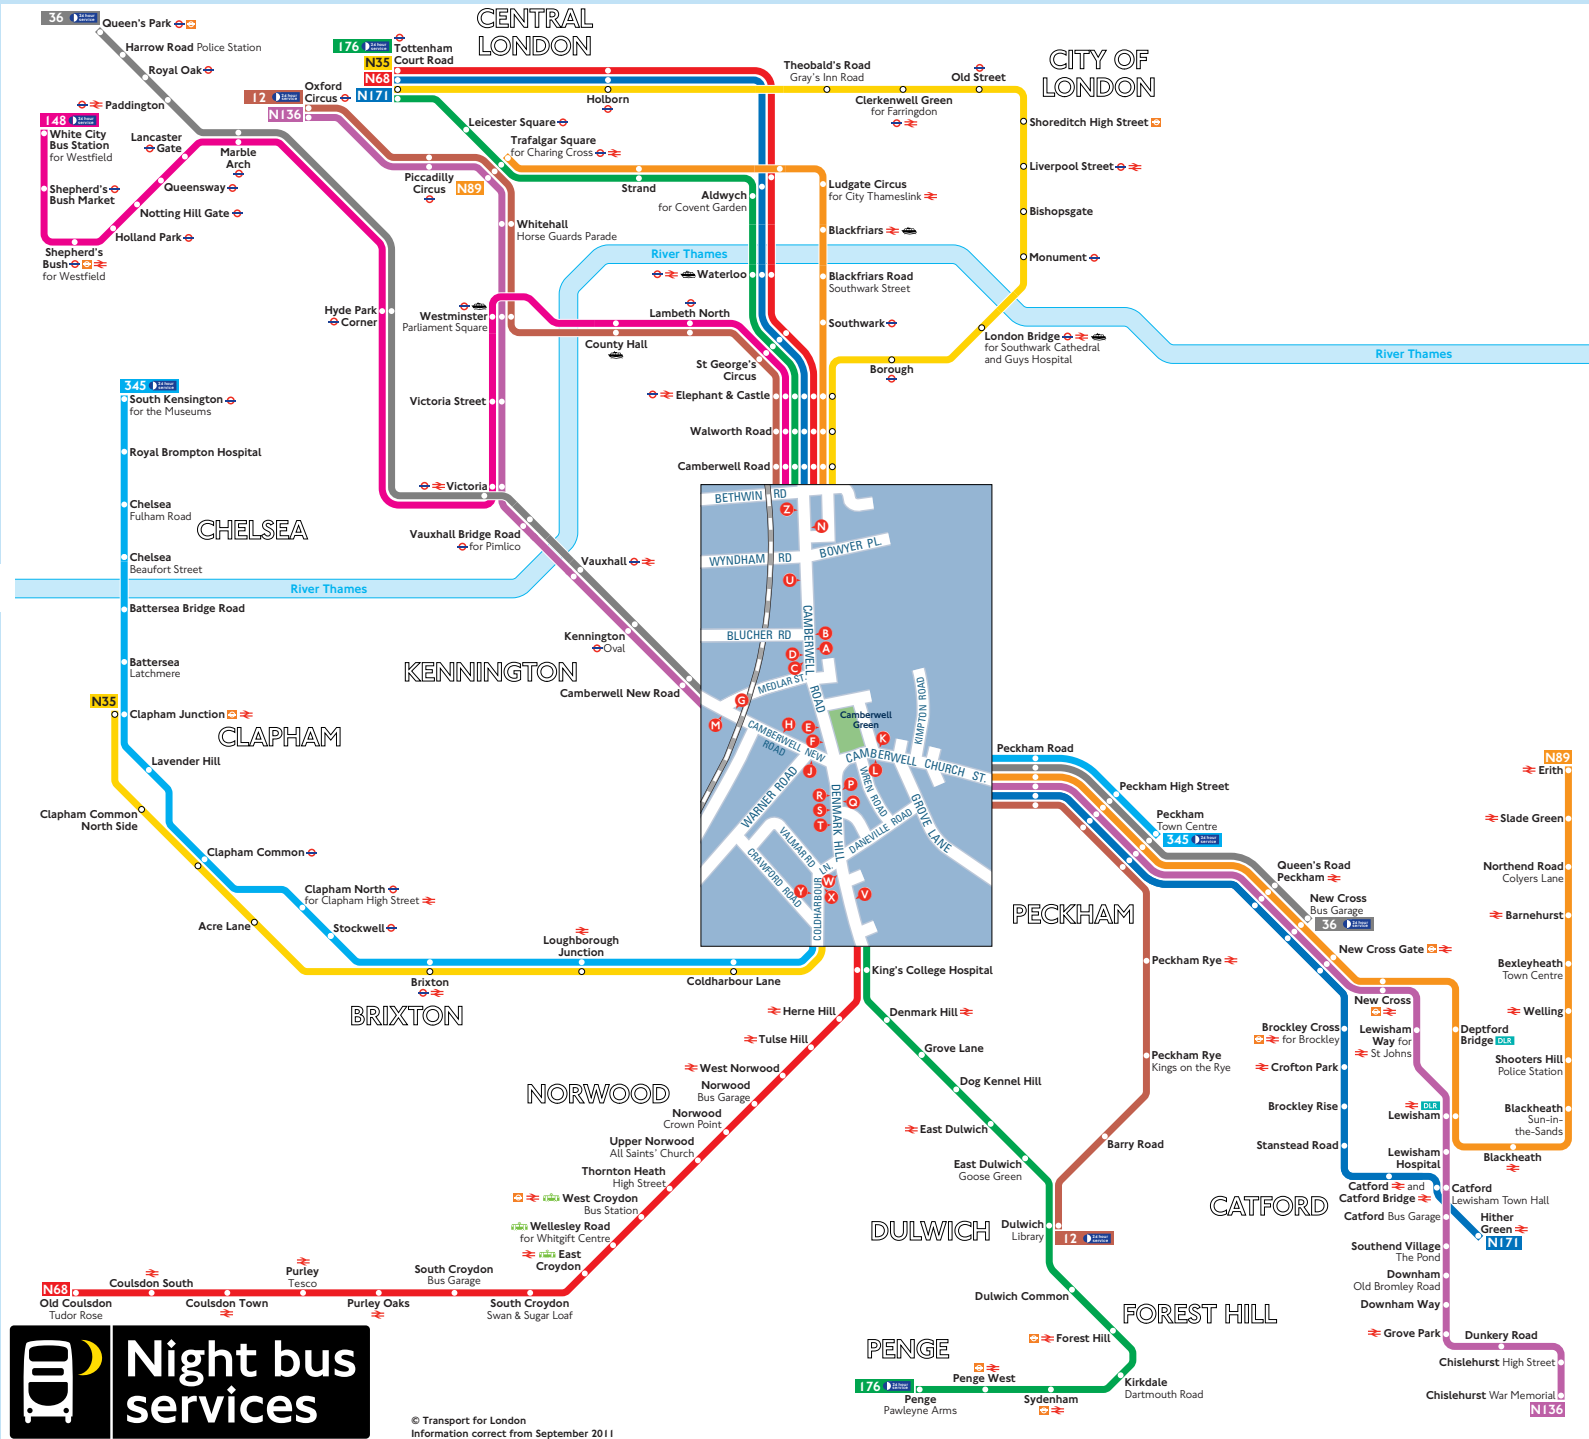

Night buses from Camberwell

Key

- Connections with London Underground
 - Connections with London Underground
 - Connections with National Rail
 - DLR Connections with Docklands Light Railway
 - Connections with Tramlink
 - Connections with river boats
- Red discs show the bus stop you need for your chosen bus service. The disc appears on the top of the bus stop in the street (see map of town centre in centre of diagram).

Route finder Night buses including 24-hour services

Bus route	Towards	Bus stops
12	Dulwich	BKN
36	Oxford Circus	DFLU2
	New Cross	GHK
148	White City	JLM
	White City	CFSU2
176	Penge	ANPV
	Tottenham Court Road	DFSUW2
345	Peckham	KTY
	South Kensington	LOX
N35	Clapham Junction	BNOX
	Tottenham Court Road	CERUY2
N68	Old Coulsdon	BNOV
	Tottenham Court Road	CFSUW2
N89	Erith	AKN
	Trafalgar Square	CFLU2
N136	Chislehurst	GHK
	Oxford Circus	JLM
N171	Hither Green	AKN
	Tottenham Court Road	CFLU2

Day buses

For day bus information, please see separate poster