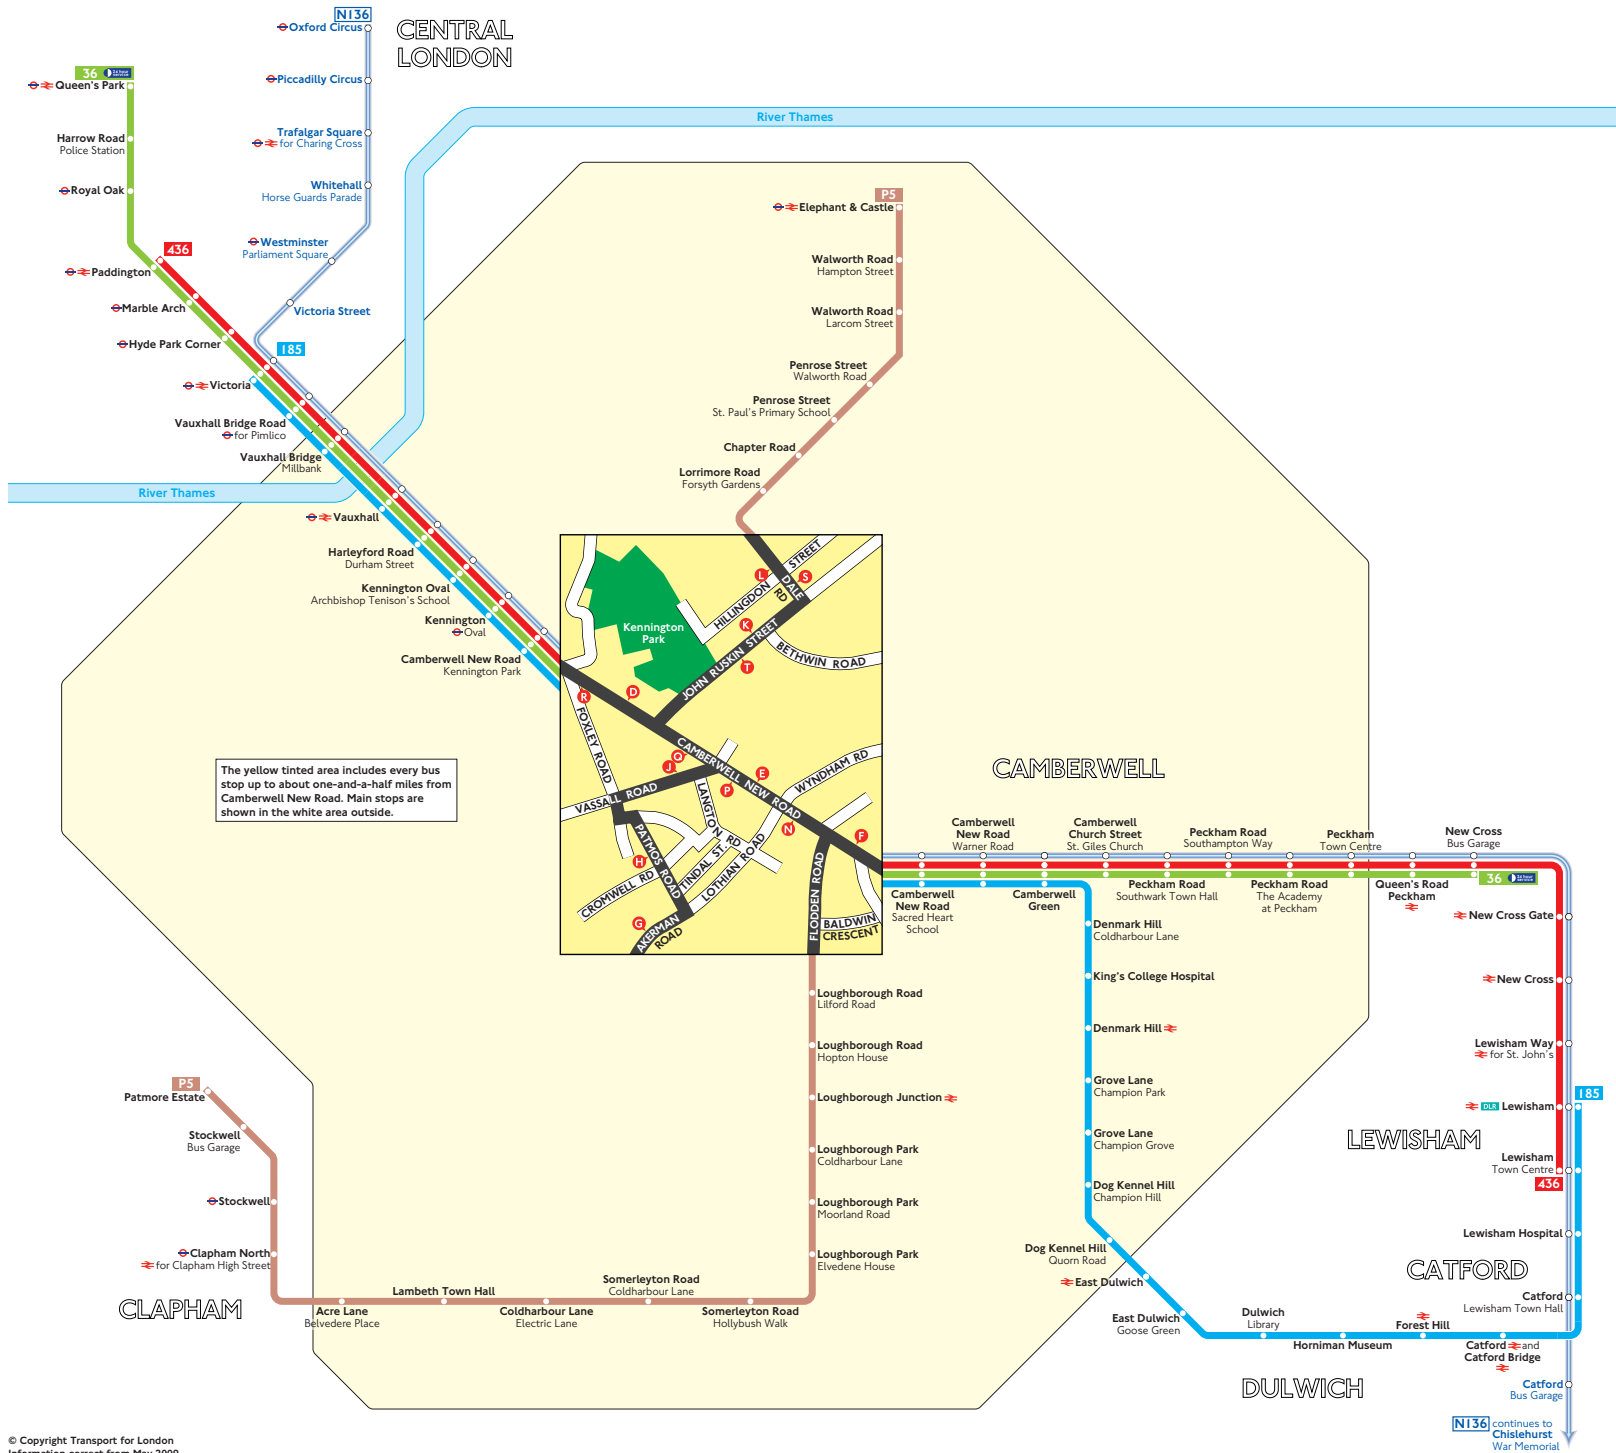

Buses from Camberwell New Road

Key

1. 36 Day buses in black
   - N136 Night buses in blue
   - Connections with Underground
   - Connections with National Rail
   - Connections with Docklands Light Railway
2. Red discs show the bus stop you need for your chosen bus service. The disc **A** appears on the top of the bus stop in the street (see map of town centre in centre of diagram).

Route finder

Day buses including 24-hour routes

Bus route	Towards	Bus stops
36	New Cross	D E F
	Queen's Park	N P Q R
185	Lewisham	D E F
	Victoria	N P Q R
436	Lewisham	D E F
	Paddington	N P Q R
P5	Elephant & Castle	G H J K L
	Patmore Estate	E S T

Night buses

Bus route	Towards	Bus stops
N136	Chislehurst	D E F
	Oxford Circus	N P Q R