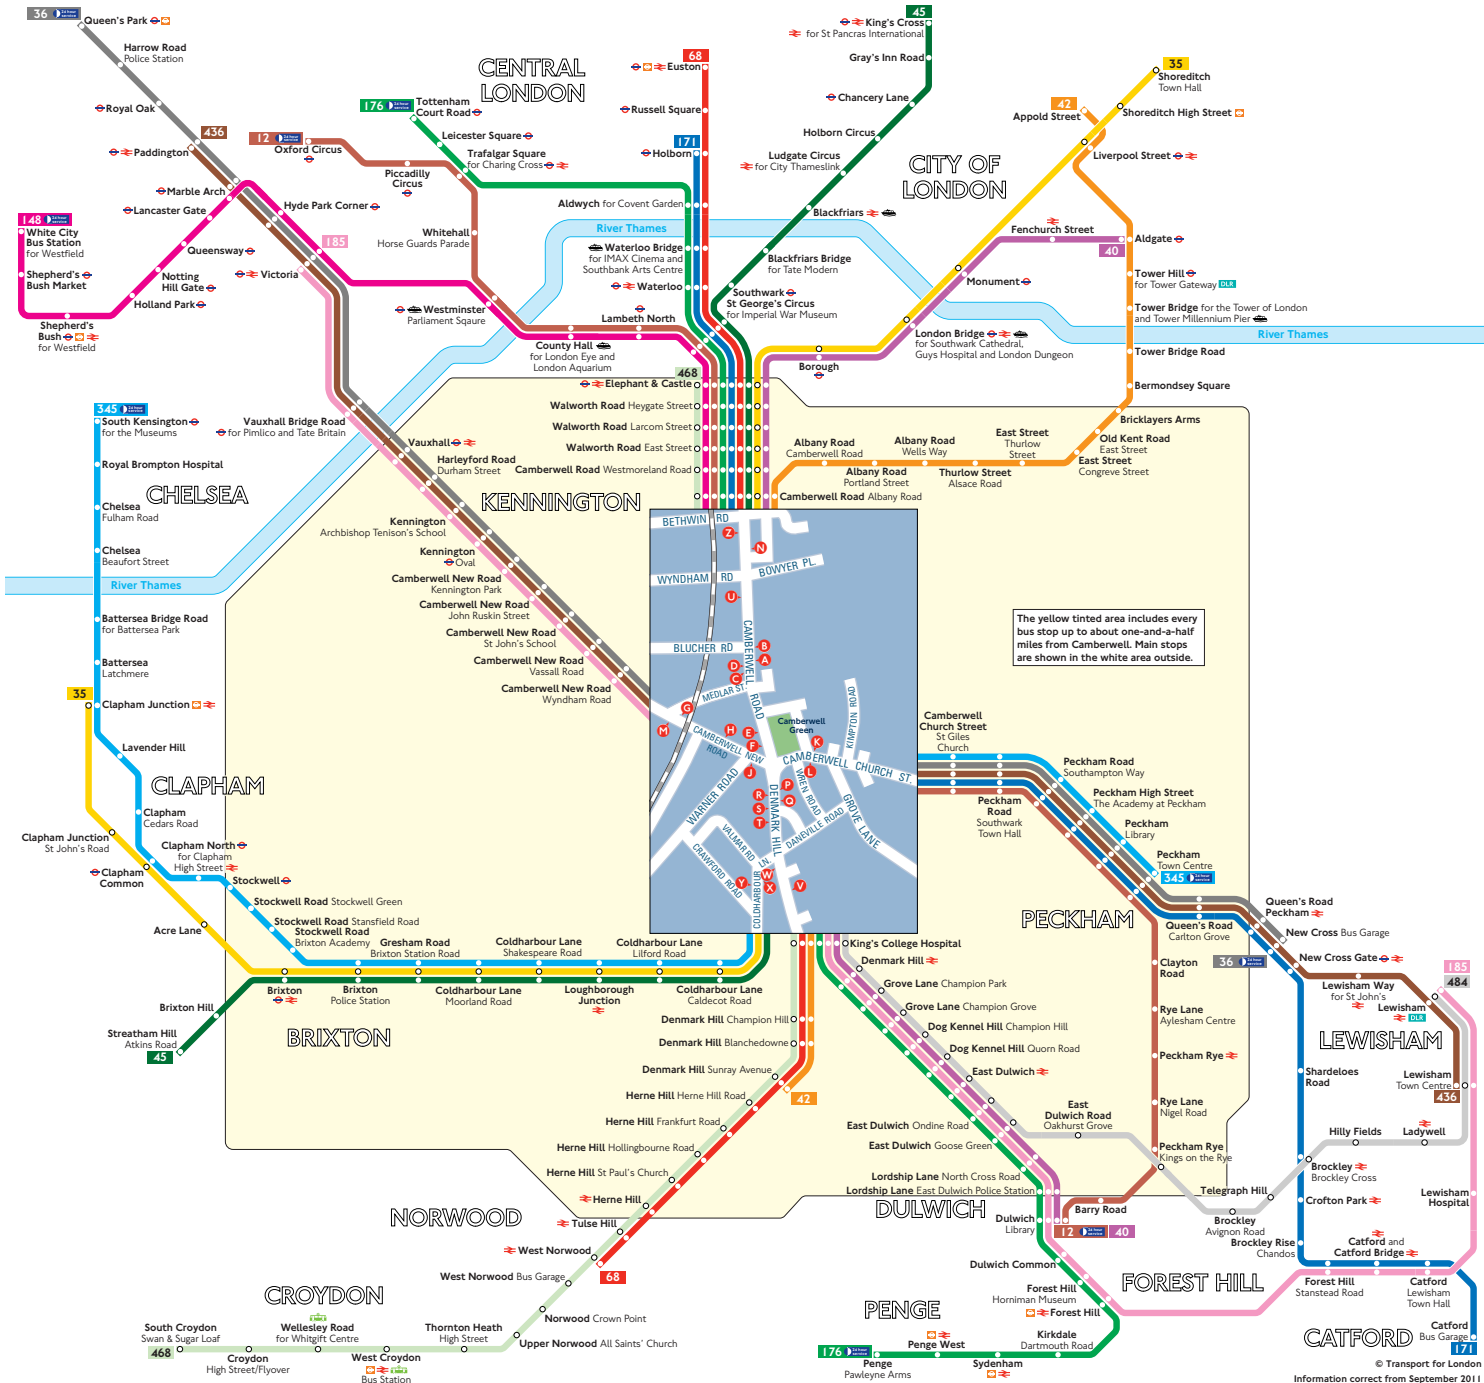

### Key

- Connections with London Underground
- Connections with London Overground
- Connections with National Rail
- DLR Connections with Docklands Light Railway
- Connections with river boats
- Connections with Tramlink

**A**

Red discs show the bus stop you need for your chosen bus service. The disc **A** appears on the top of the bus stop in the street (see map of town centre in centre of diagram).

### Route finder

#### Day buses including 24-hour services

Bus route	Towards	Bus stops
<b>12</b>	Dulwich	<b>BKN</b>
	Oxford Circus	<b>DPLUZ</b>
<b>35</b>	Clapham Junction	<b>BNOX</b>
	Shoreditch	<b>CERUYZ</b>
<b>36</b>	New Cross	<b>GHK</b>
	Queen's Park	<b>JLM</b>
<b>40</b>	Aldgate	<b>CERUWZ</b>
	Dulwich	<b>ANPV</b>
<b>42</b>	Appold Street	<b>CERUWZ</b>
	Denmark Hill	<b>BNOV</b>
<b>45</b>	King's Cross	<b>CERUYZ</b>
	Streatham Hill	<b>BNOX</b>
<b>68</b>	West Norwood	<b>CFSUWZ</b>
	White City	<b>CFSUZ</b>
<b>148</b>	White City	<b>CFSUZ</b>
<b>171</b>	Catford	<b>AKN</b>
	Holborn	<b>CPLUZ</b>
<b>176</b>	Penge	<b>ANPV</b>
	Tottenham Court Road	<b>DPSUWZ</b>
<b>185</b>	Lewisham	<b>GHPV</b>
	Victoria	<b>JMSW</b>
<b>345</b>	Peckham	<b>KTY</b>
	South Kensington	<b>LOX</b>
<b>436</b>	Lewisham	<b>GHK</b>
	Paddington	<b>JLM</b>
<b>468</b>	Elephant & Castle	<b>CFSUWZ</b>
	South Croydon	<b>BNOV</b>
<b>484</b>	Lewisham	<b>PV</b>