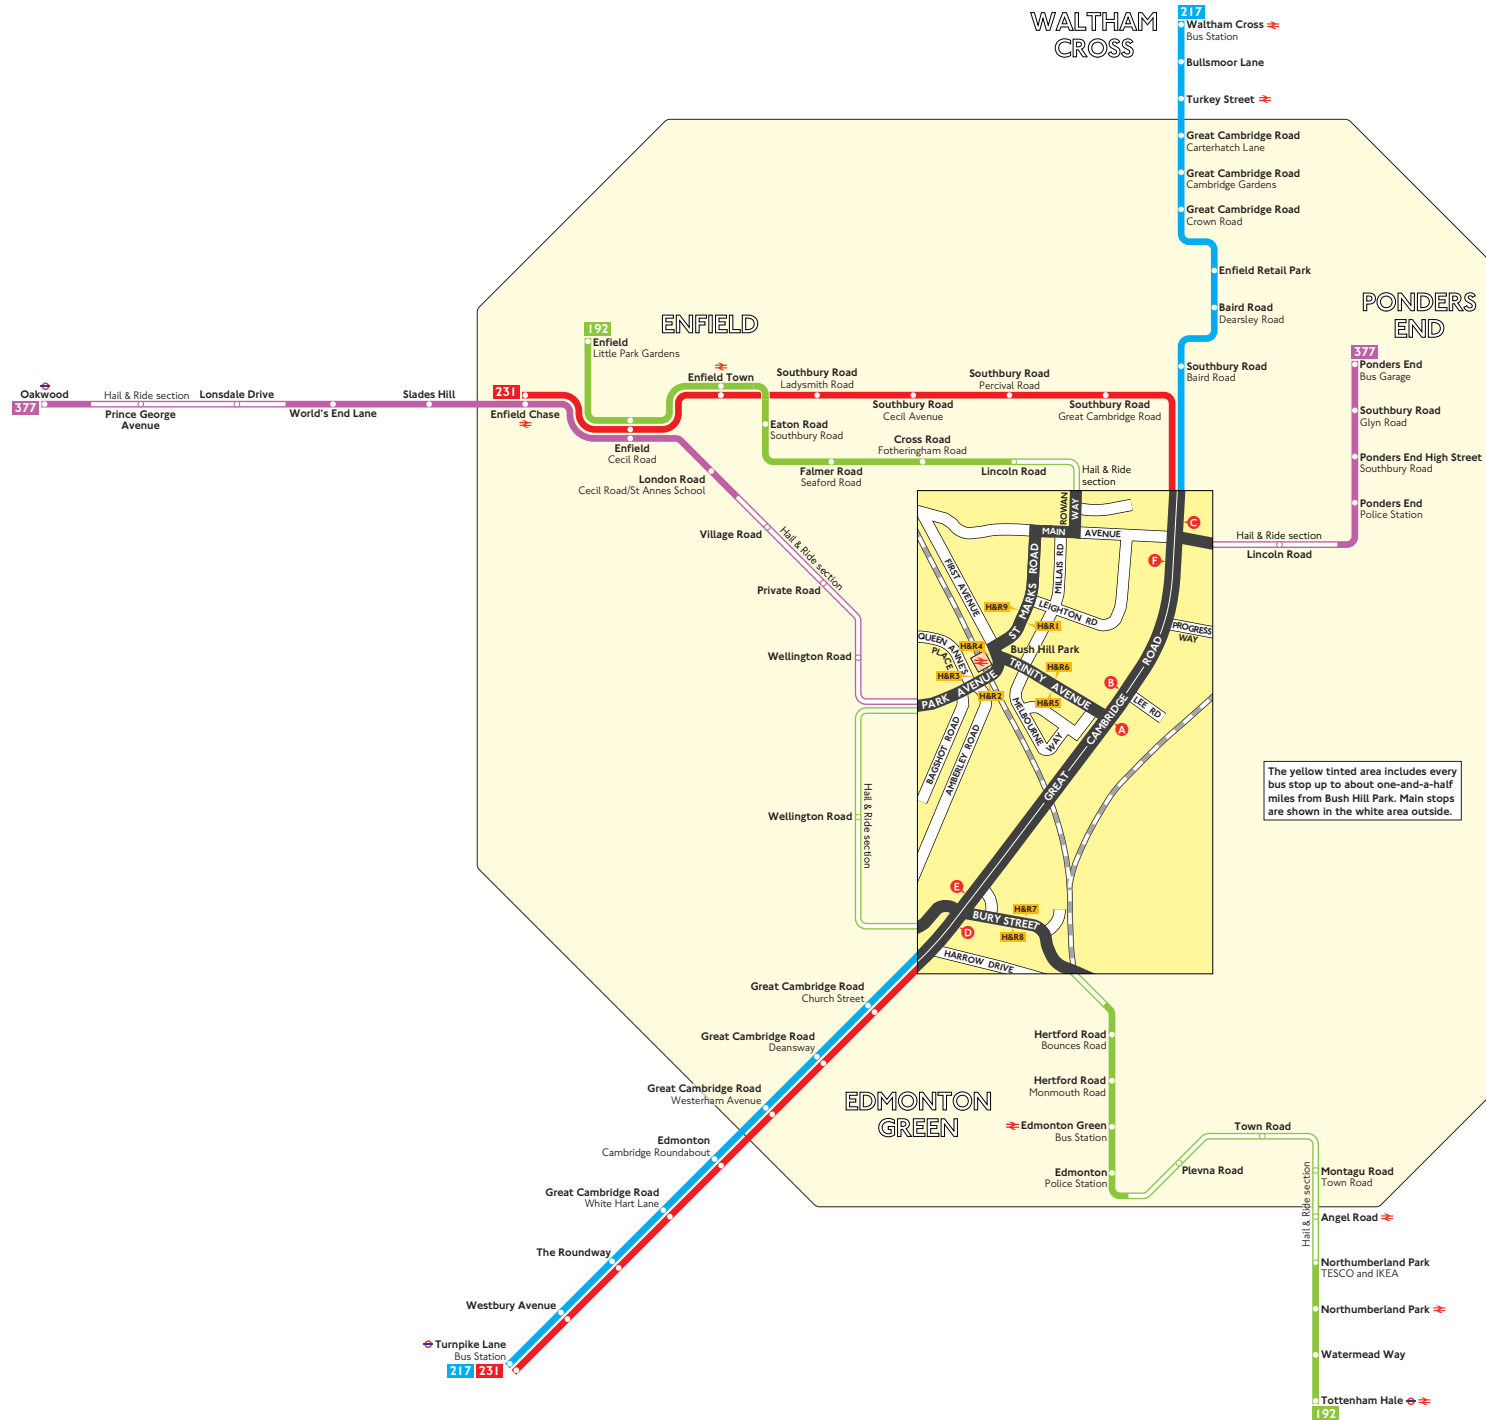

Buses from Bush Hill Park

Key

- Connections with London Underground
- Connections with National Rail

Routes 192 and 377 operate as Hail & Ride on the sections of roads marked H&R1, H&R2, H&R3, H&R4, H&R5, H&R6, H&R7, H&R8 and H&R9 on the map. Buses stop at any safe point along the road. There are no bus stops at these locations, but please indicate clearly to the driver when you wish to board or alight.

Red discs show the bus stop you need for your chosen bus service. The disc appears on the top of the bus stop in the street (see map of town centre in centre of diagram).

Route finder

Day buses

Bus route	Towards	Bus stops
192	Enfield	H&R3 H&R4 H&R8 H&R9
	Tottenham Hale	H&R1 H&R2 H&R7
217	Turnpike Lane	A C D
	Waltham Cross	B E F
231	Enfield	B E F
	Turnpike Lane	A C D
377	Oakwood	H&R2 H&R5
	Ponders End	B H&R3 H&R4 H&R6