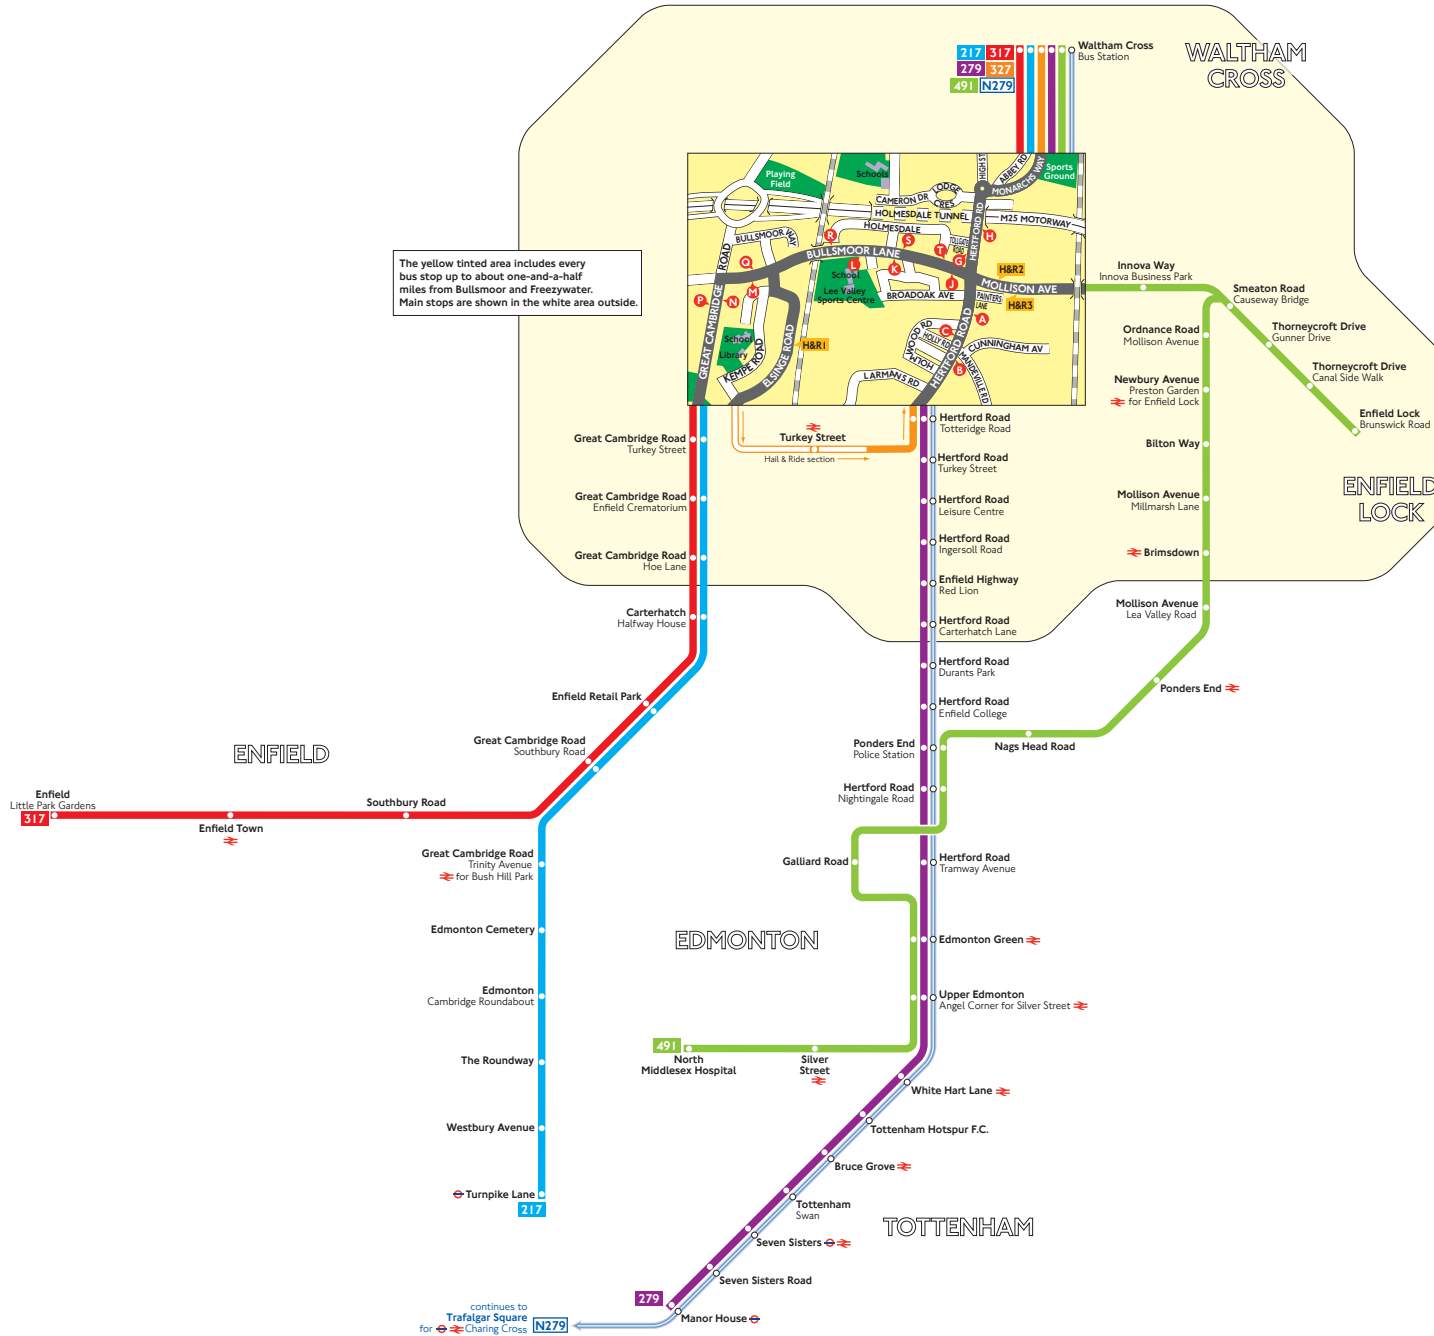

Buses from Bullsmoor and Freezywater

Route finder

Day buses

Bus route	Towards	Bus stops
217	Turnpike Lane	H J K L M N
	Waltham Cross	G P Q R S T
279	Manor House	A B H
	Waltham Cross	C G
317	Enfield	H J K L M N
	Waltham Cross	G P Q R S T
327	Waltham Cross	C G H J K L H&R1
	North Middlesex Hospital	H H&R2
491	North Middlesex Hospital	H H&R2
	Waltham Cross	G H&R1

Night buses

Bus route	Towards	Bus stops
N279	Trafalgar Square	A B H
	Waltham Cross	C G