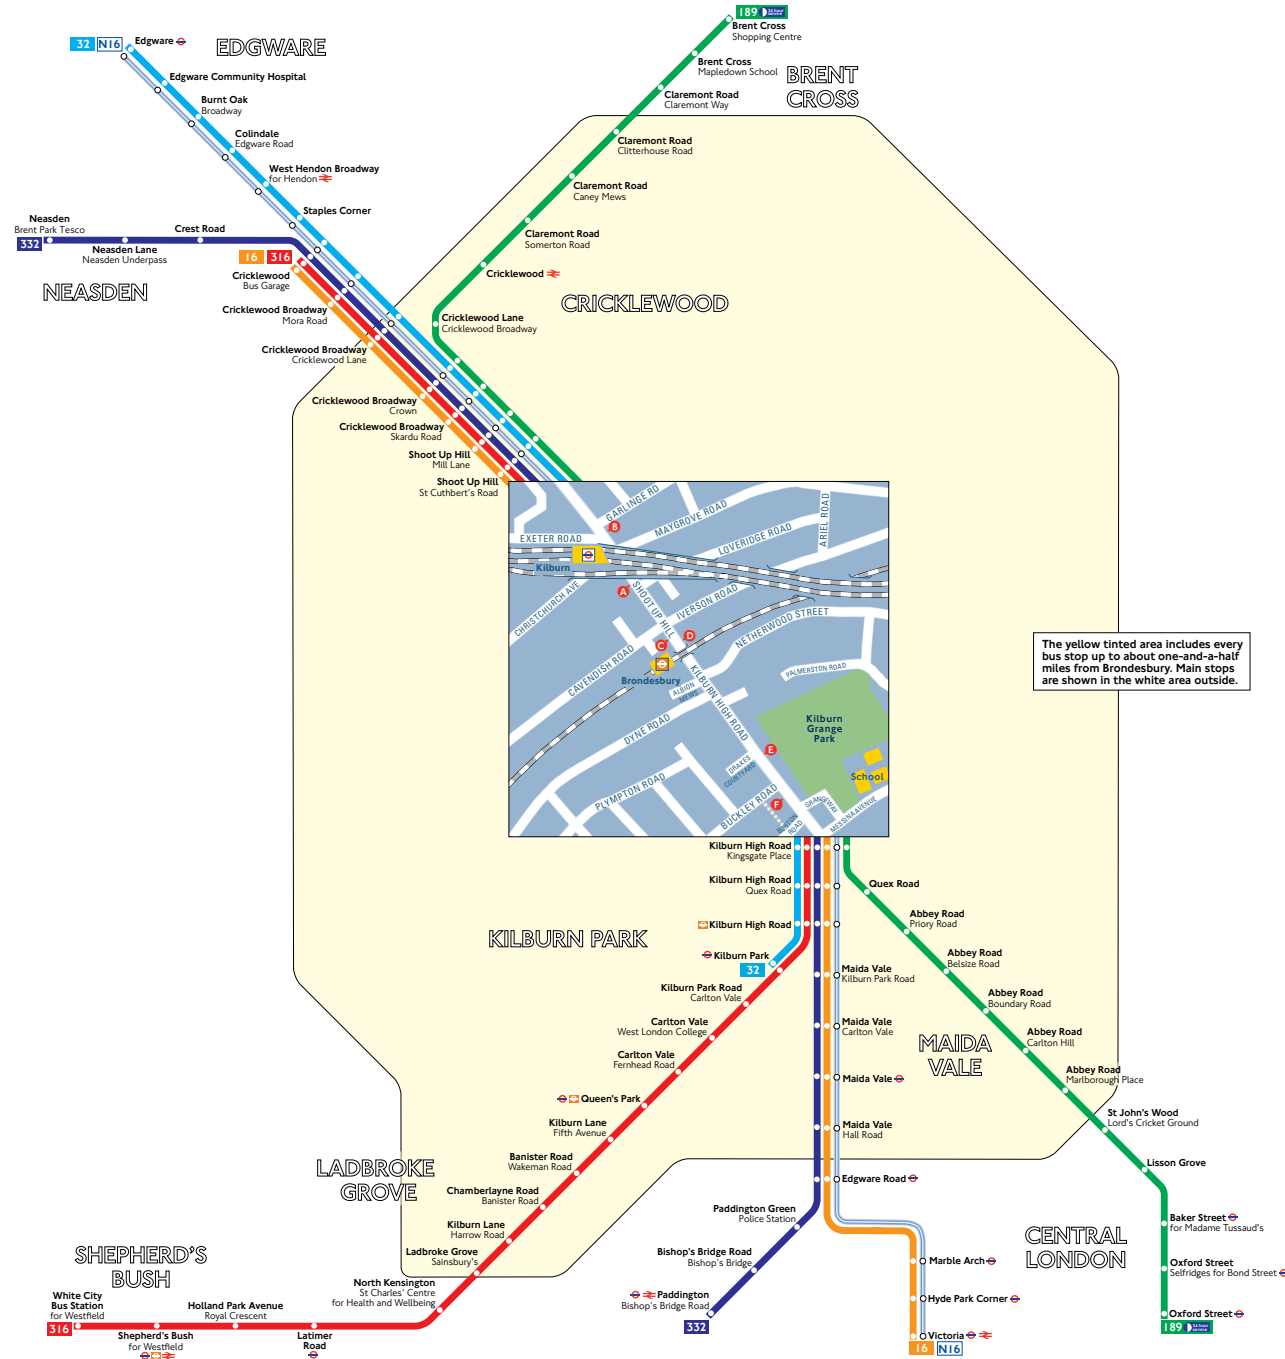

Buses from Brondesbury

Route finder

Day buses including 24-hour services

Bus route	Towards	Bus stops
16	Cricklewood	A C F
	Victoria	B D E
32	Edgware	A C F
	Kilburn Park	B D E
189	Brent Cross	A C F
	Oxford Circus	B D E
316	Cricklewood	A C F
	White City	B D E
332	Neasden	A C F
	Paddington	B D E

Night buses

Bus route	Towards	Bus stops
N16	Edgware	A C F
	Victoria	B D E