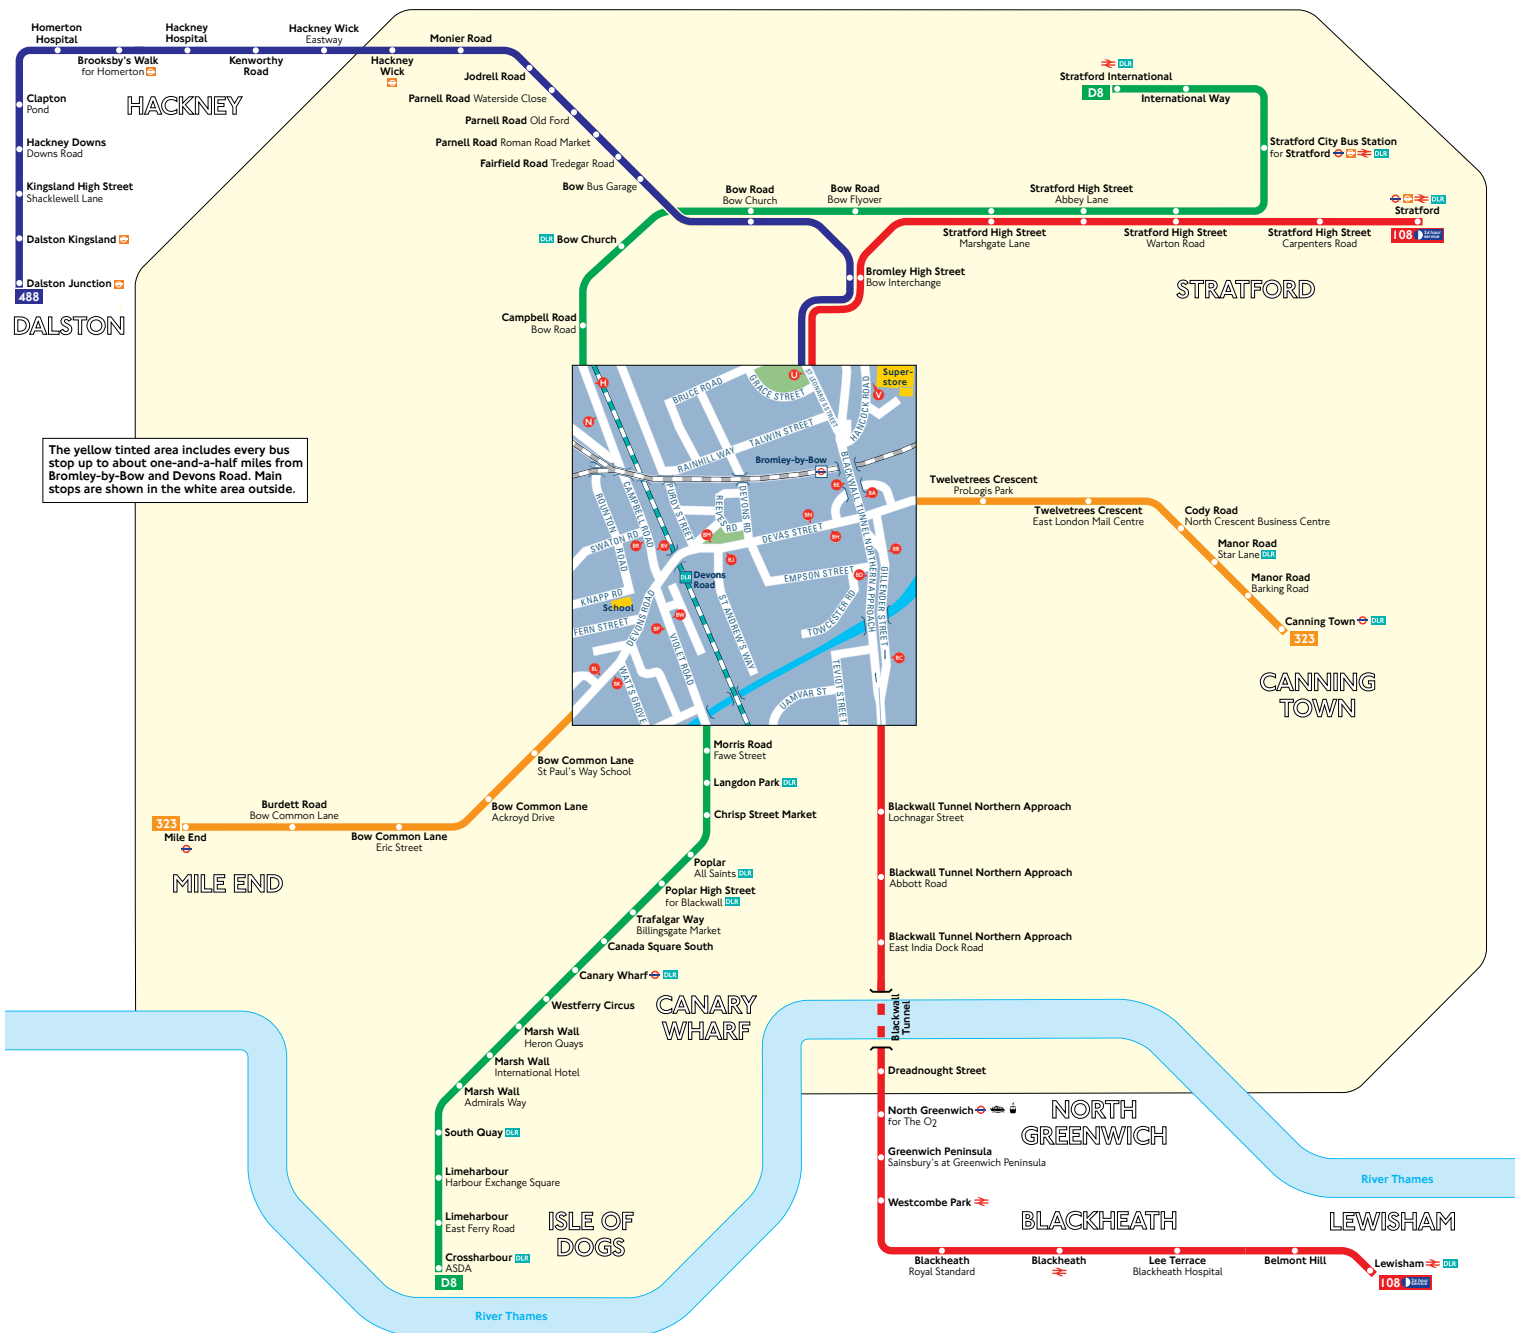

Buses from Bromley-by-Bow and Devons Road

Route finder

Day buses including 24-hour services

Bus route	Towards	Bus stops
108	Lewisham	108 108 108 108
	Stratford	108 108 108
323	Canning Town	323 323 323
	Mile End	323 323 323
488	Dalston Junction	488 488 488 488
D8	Crossharbour	D8 D8 D8 D8
	Stratford International	D8 D8 D8