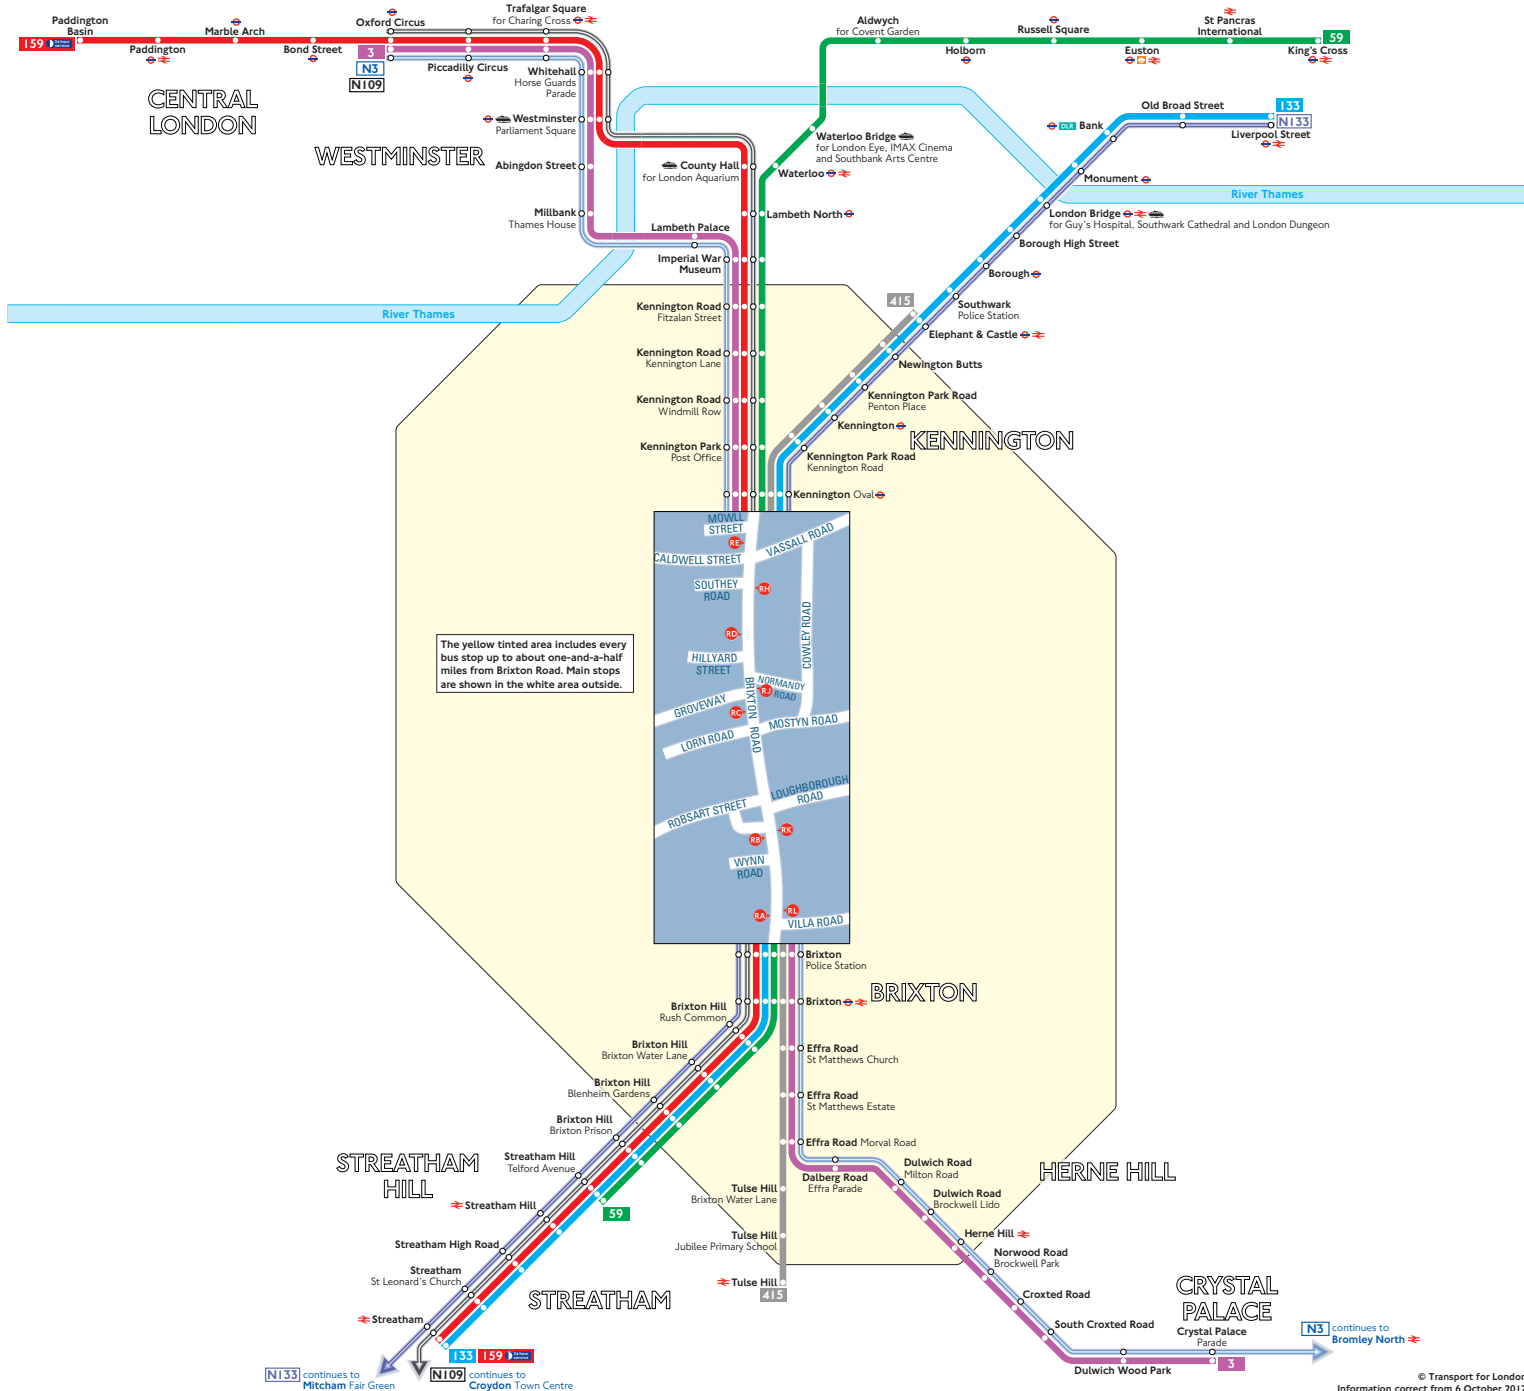

Buses from Brixton Road

Key

- 3** Day buses in black
- N3** Night buses in blue
- Connections with London Underground
- Connections with London Overground
- Connections with National Rail
- Connections with Docklands Light Railway
- Connections with river boats
- Connections with Tramlink

Red discs show the bus stop you need for your chosen bus service. The disc appears on the top of the bus stop in the street (see map of town centre in centre of diagram).

Route finder

Day buses including 24-hour services

Bus route	Towards	Bus stops
3	Crystal Palace	
	Oxford Circus	
59	King's Cross	
	Streatham Hill	
133	Liverpool Street	
	Streatham	
159	Paddington Basin	
	Streatham	
415	Elephant & Castle	
	Tulse Hill	

Night buses

Bus route	Towards	Bus stops
N3	Bromley	
	Oxford Circus	
N109	Croydon	
	Oxford Circus	
N133	Liverpool Street	
	Mitcham	